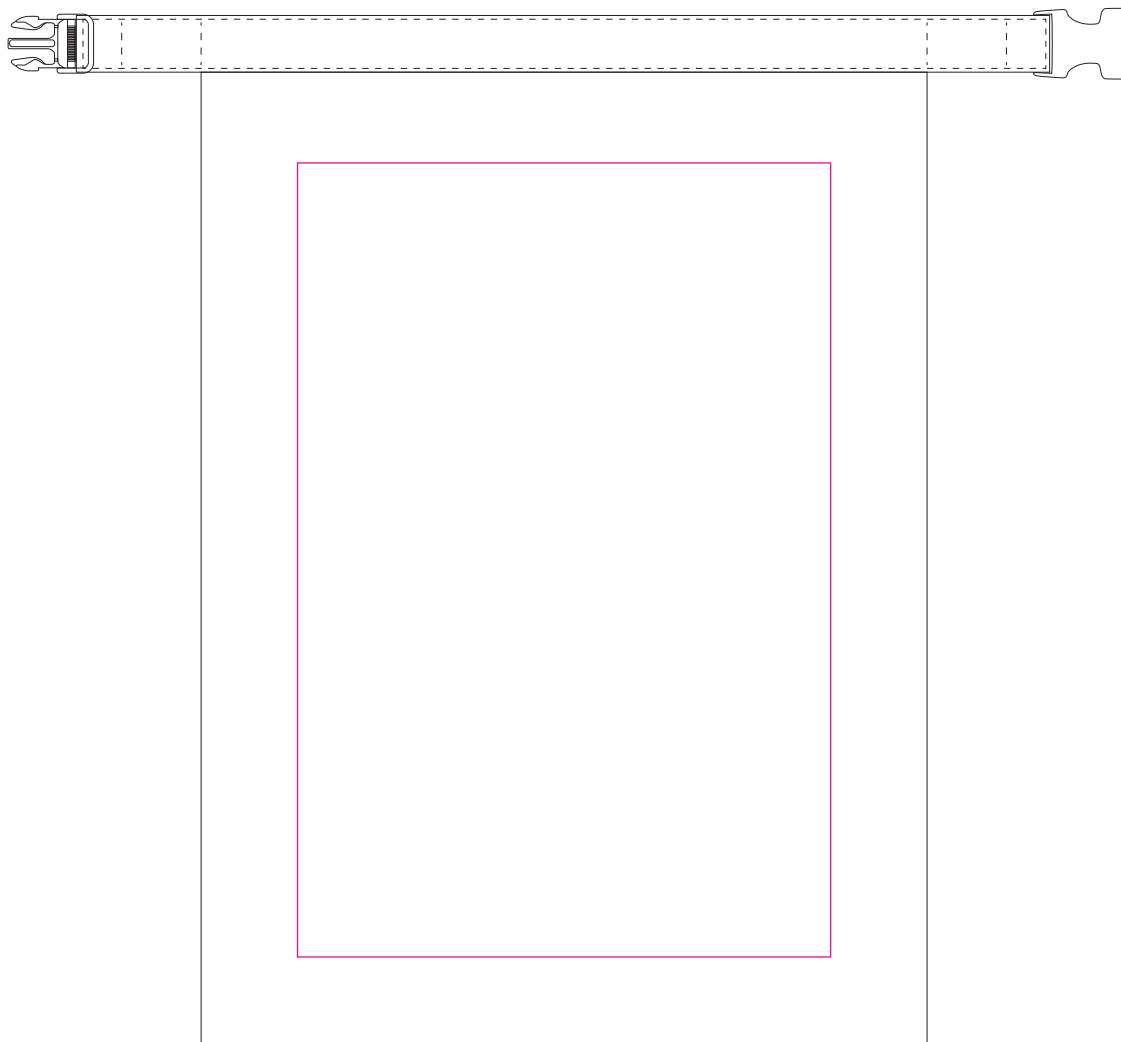

Product: PCPB627
Product Size: 320mm(w)x 430mm(h)
Decoration Options: Screen Print

Shown at 30% actual size
Print size: 235mm(w) x 350mm(h)