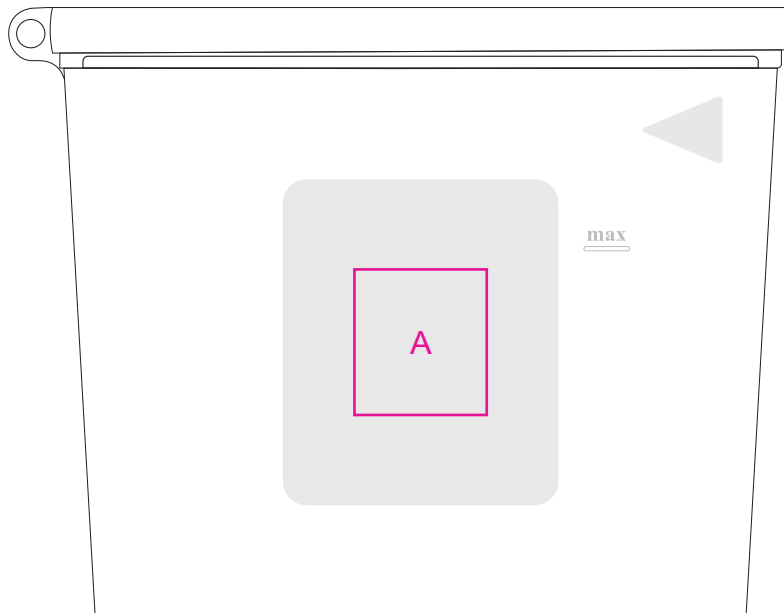

Product: PCPB624
 Product Size: 280mm(w)x 230mm(h)
 Decoration Options: Screen Print

Front

Print size: 50mm(w) x 55mm(h)
 Shown at 35% actual size

Back

Print size: 40mm(w) x 14mm(h)
 Shown at 35% actual size

Print size: 40mm(w) x 14mm(h)
 Shown at 35% actual size