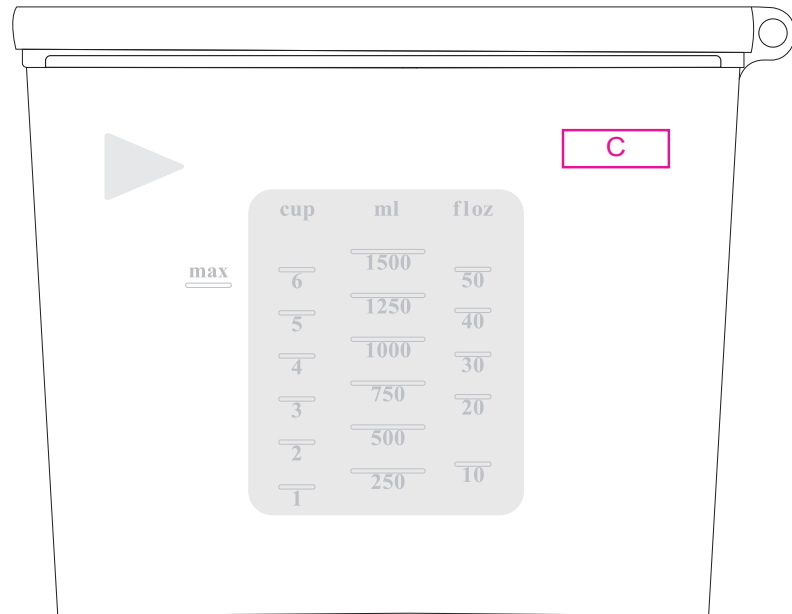

Product: PCPB624
 Product Size: 280mm(w)x 230mm(h)
 Decoration Options: Screen Print

Front

Print size: 50mm(w) x 55mm(h)
 Shown at 35% actual size

Back

Print size: 40mm(w) x 14mm(h)
 Shown at 35% actual size

Print size: 40mm(w) x 14mm(h)
 Shown at 35% actual size