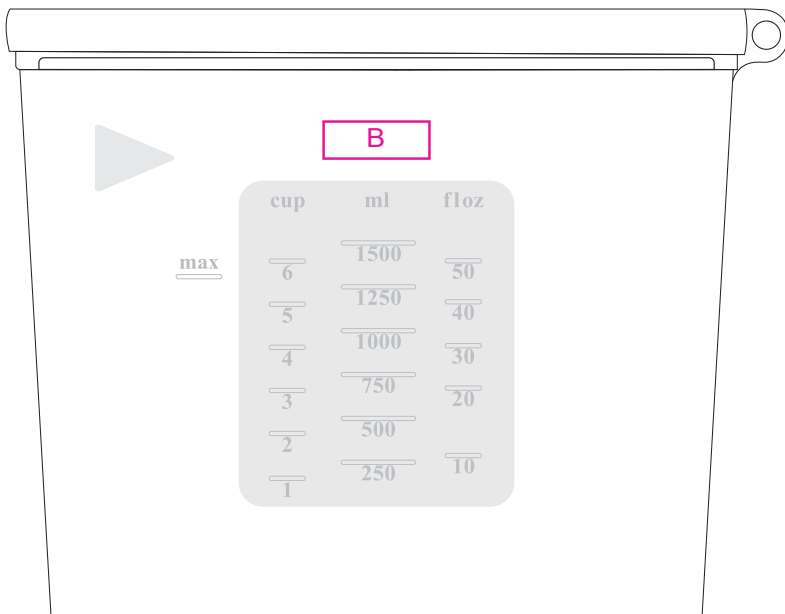

Product: PCPB624
 Product Size: 280mm(w)x 230mm(h)
 Decoration Options: Screen Print

Front

Print size: 50mm(w) x 55mm(h)
 Shown at 35% actual size

Back

Print size: 40mm(w) x 14mm(h)
 Shown at 35% actual size

Print size: 40mm(w) x 14mm(h)
 Shown at 35% actual size