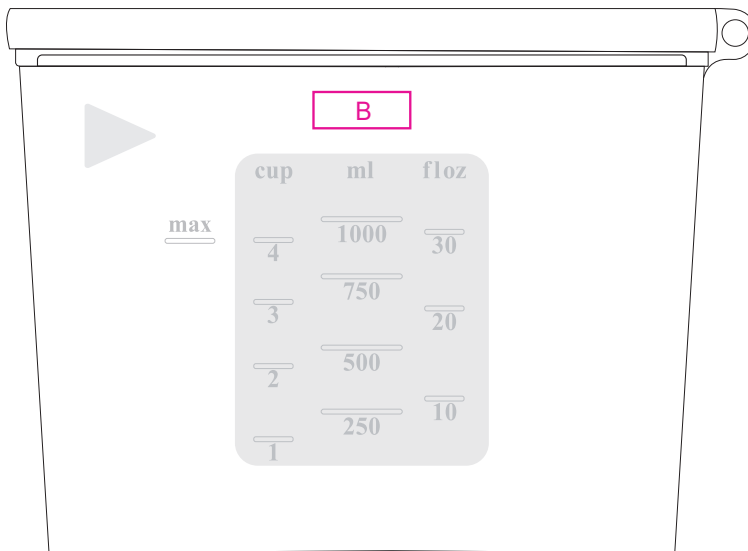

Product: PCPB622
Product Size: 235mm(w)x 180mm(h)
Decoration Options: Screen Print

Front

Print size: 45mm(w) x 50mm(h)
Shown at 40% actual size

Back

Print size: 32mm(w) x 12mm(h)
Shown at 40% actual size

Print size: 32mm(w) x 12mm(h)
Shown at 40% actual size