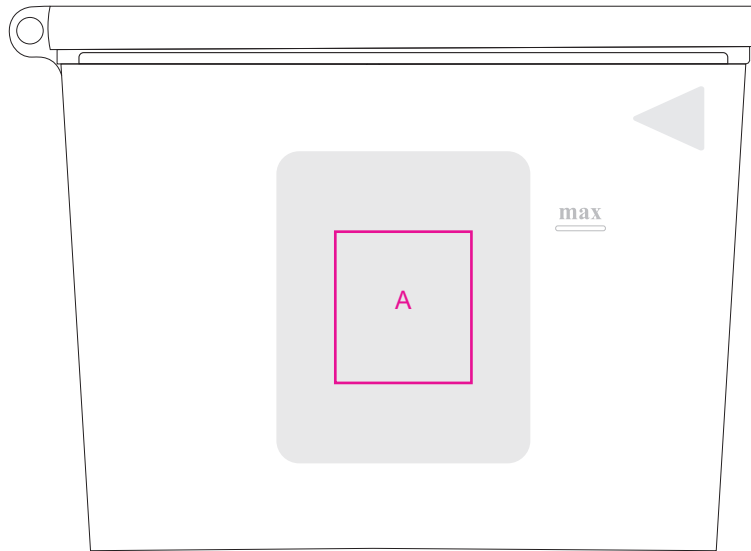

Product: PCPB622
Product Size: 235mm(w)x 180mm(h)
Decoration Options: Screen Print

Front

Print size: 45mm(w) x 50mm(h)
Shown at 40% actual size

Back

Print size: 32mm(w) x 12mm(h)
Shown at 40% actual size

Print size: 32mm(w) x 12mm(h)
Shown at 40% actual size