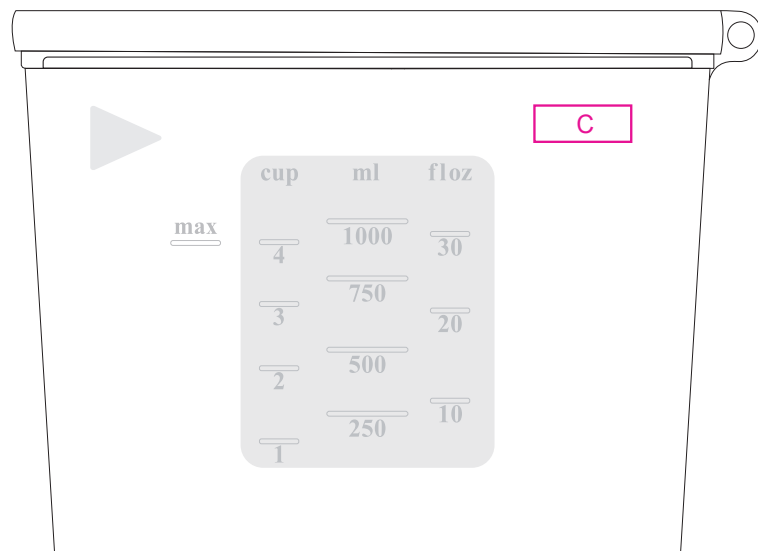

Product: PCPB622
Product Size: 235mm(w)x 180mm(h)
Decoration Options: Screen Print

Front

Print size: 45mm(w) x 50mm(h)
Shown at 40% actual size

Back

Print size: 32mm(w) x 12mm(h)
Shown at 40% actual size

Print size: 32mm(w) x 12mm(h)
Shown at 40% actual size