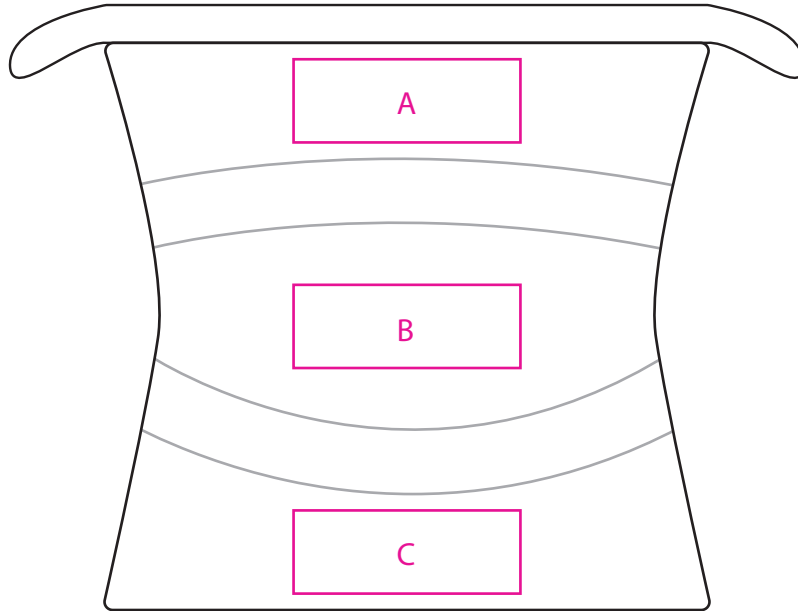

Product: PCH885
Product Size: 80mm(w)x 75mm(h)
Decoration Options: Screen print

Shown at 100% actual size
A/B/C Print size: 30mm(w) x 11mm(h)