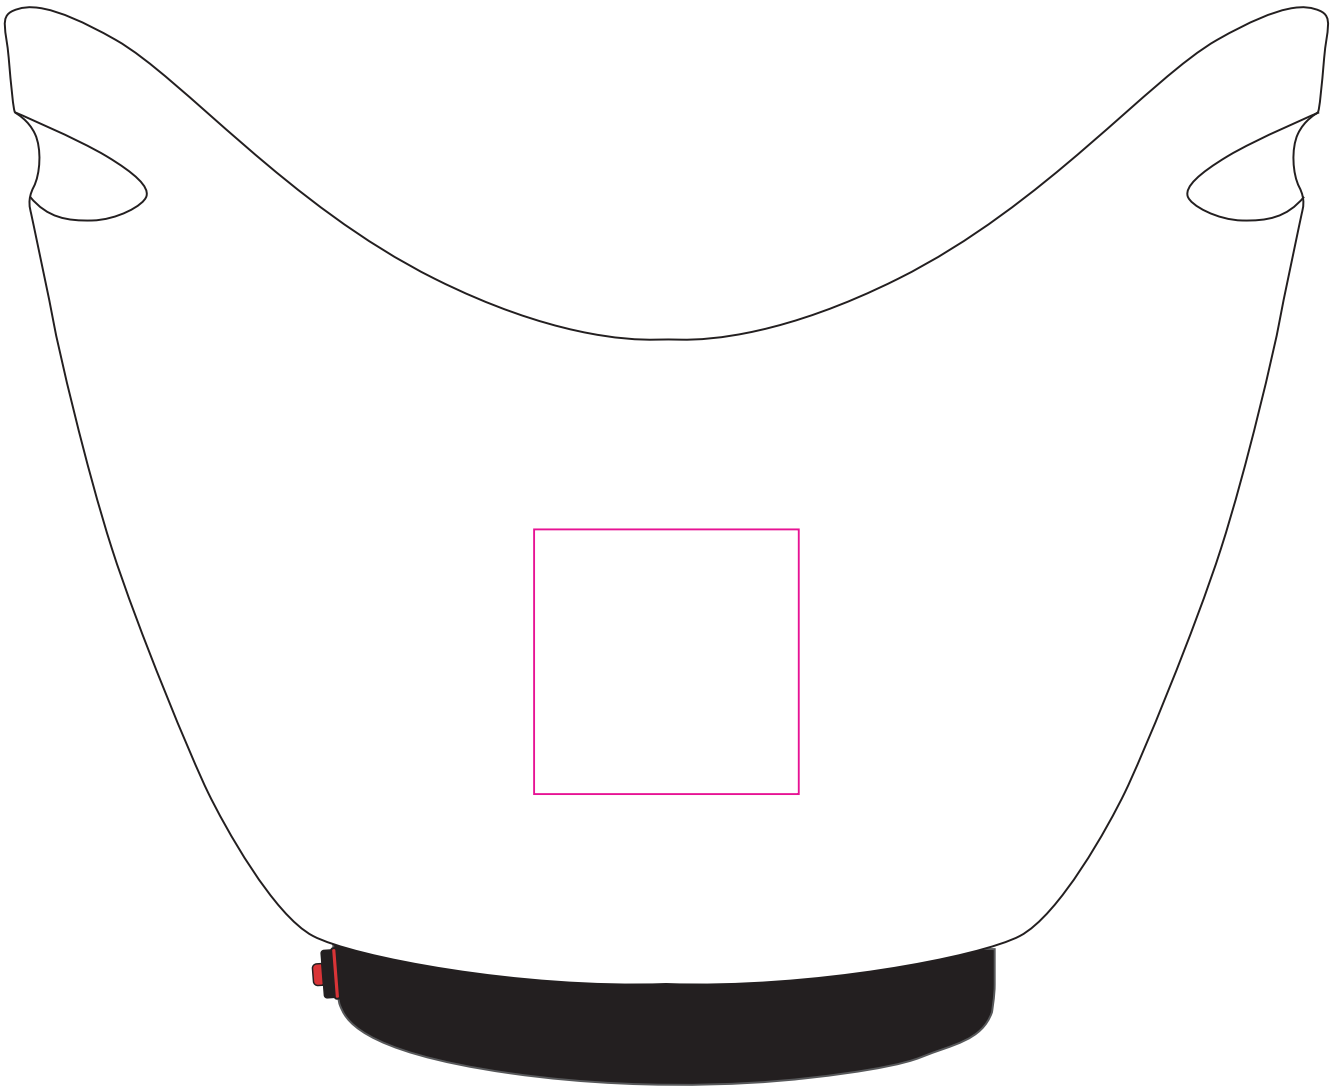

Product: PCH435  
Product Size: 8L:350mm(w)x285mm(h)x252mm(d)  
Decoration Options: Pad Print

Shown at 50% actual size  
Print size: 70mm(W)x70mm(H)