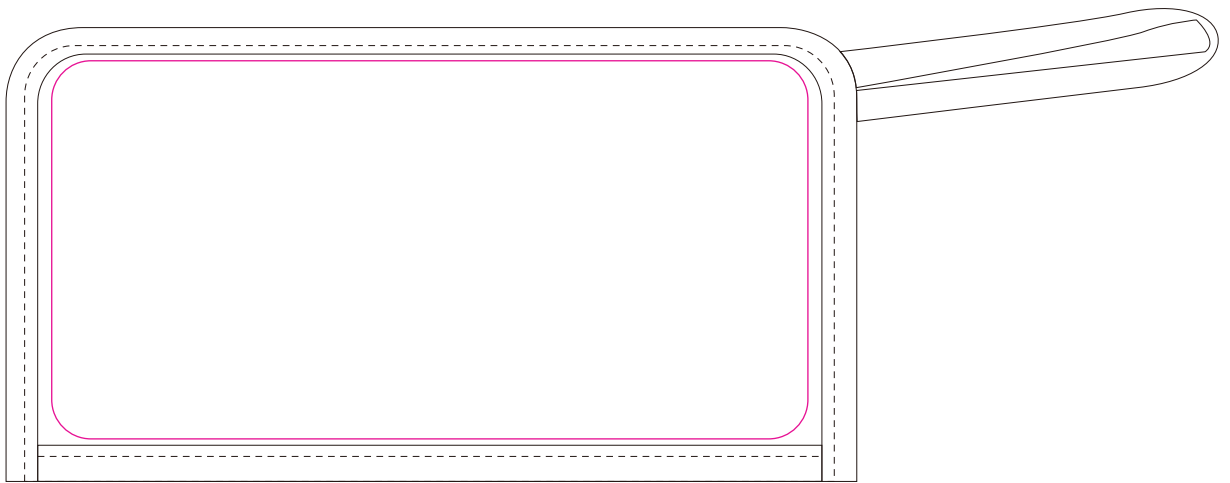

Product: PXS001
Product Size: 225mm(w)x120mm(h)
Decoration Options: Screen Print

Shown at 50% actual size

Print size: 200mm(w)x100mm(h)