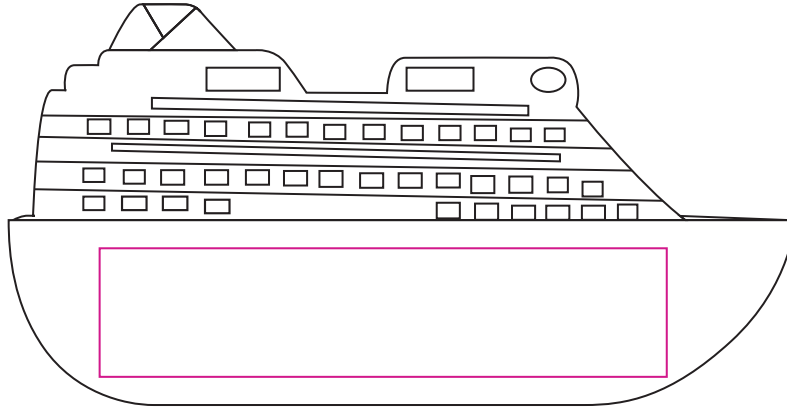

Product: PXR146
Product Size: 104mm(w) x 53mm(h) x 51mm(d)
Decoration Options: Pad Print

Product size:104mm(w) x 53mm(h) x 51mm(d)

Print size:75mm(w) x 17mm(h)

Shown at 100% actual size