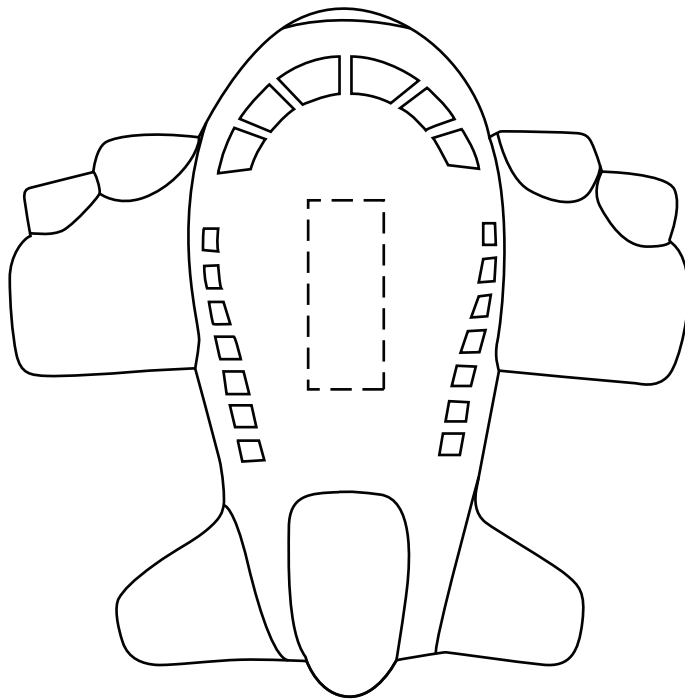

Product: PXR142
Product Size: 88x91x48mm
Decoration Options: Pad Print

Shown at 100% actual size
Print size: 10mm(W) x 25mm(H)