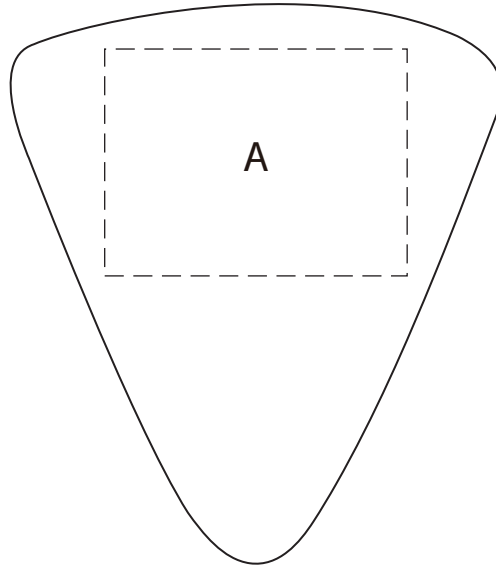

Product: PXR108
Product Size: 64x74x30mm
Decoration Options: Pad Print

Shown at 100% actual size

A: Print size:40mm(w) x 30mm(h)