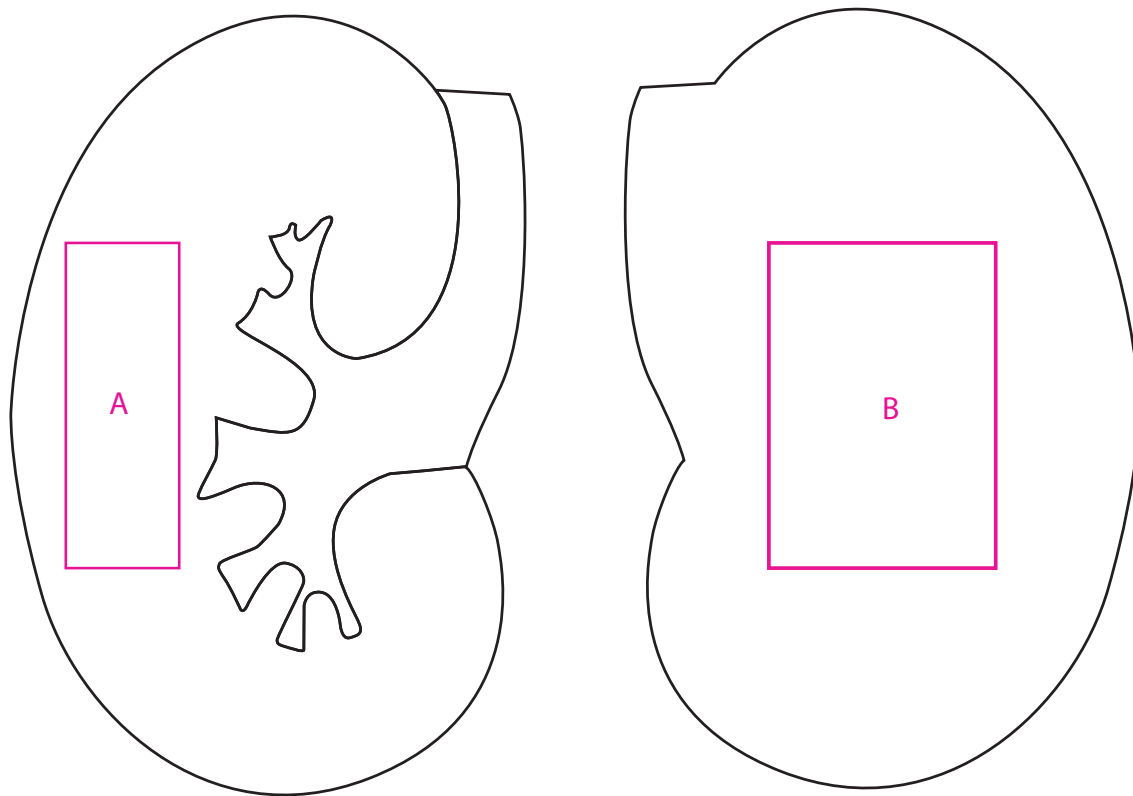

Product: PXR063
Product Size: 103x68x30mm
Decoration Options: Pad Print

Shown at 100% actual size

A: Print size:15mm(w) x 43mm(h)

B: Print size:30mm(w) x 43mm(h)