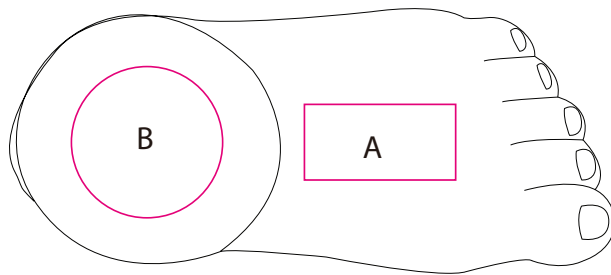

Product: PXR051
Product Size: 35x80x48mm
Decoration Options: Pad Print

Shown at 100% actual size

A Print size: 20mm(w) x 10mm(h)

B Print size: 20mm(w) x 20mm(h)