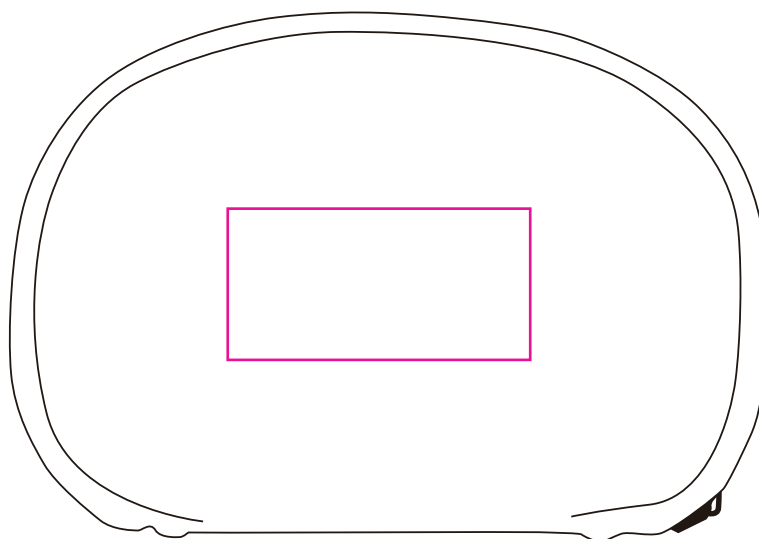

Product:PXL201

Product Size:sunglasses:13.6x5.1cm(box: 10x7x5cm)

Decoration Options:Screen Print

Right

Left

Print size: 30mm(w) x 6mm(h)

Shown at 100% actual size

Print size: 40mm(w) x 20mm(h)

Shown at 100% actual size