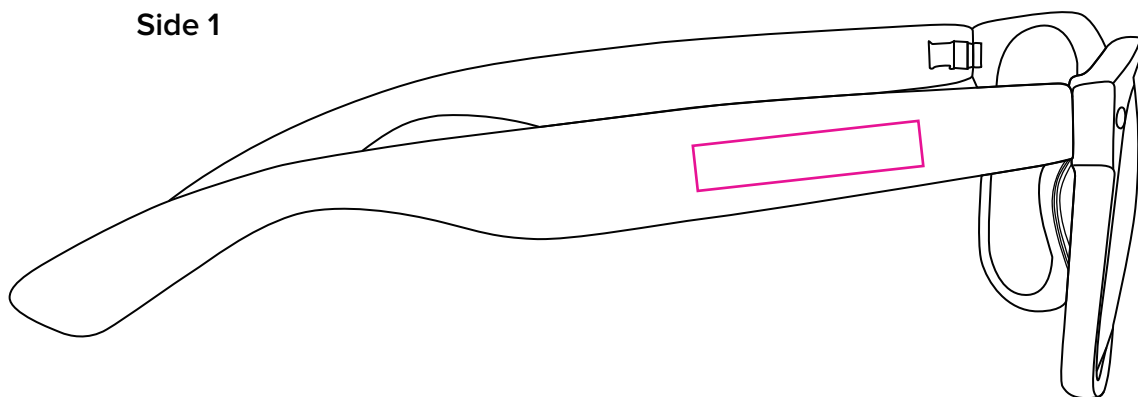

**Product:** PXL200  
**Product Size:** 13.5x4.2cm  
**Decoration Options:** Screen Print

**Side 1**

**Side 2**

**Shown at 100% actual size**  
**Print size: 30mm(W) x 6mm(H)**