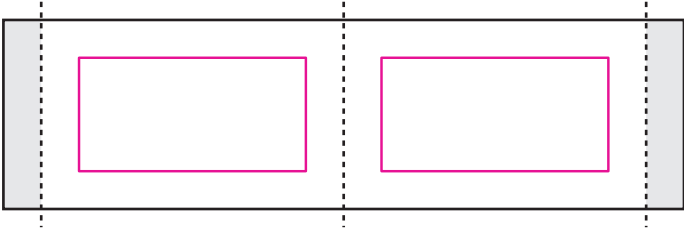

Product: PXL132
Product Size: Around 12cm
Decoration Options: Digital Print

Shown at 100% actual size
Label size: 90mm(w) x 25mm(h)
Print size:30mm(w) x 15mm(h)