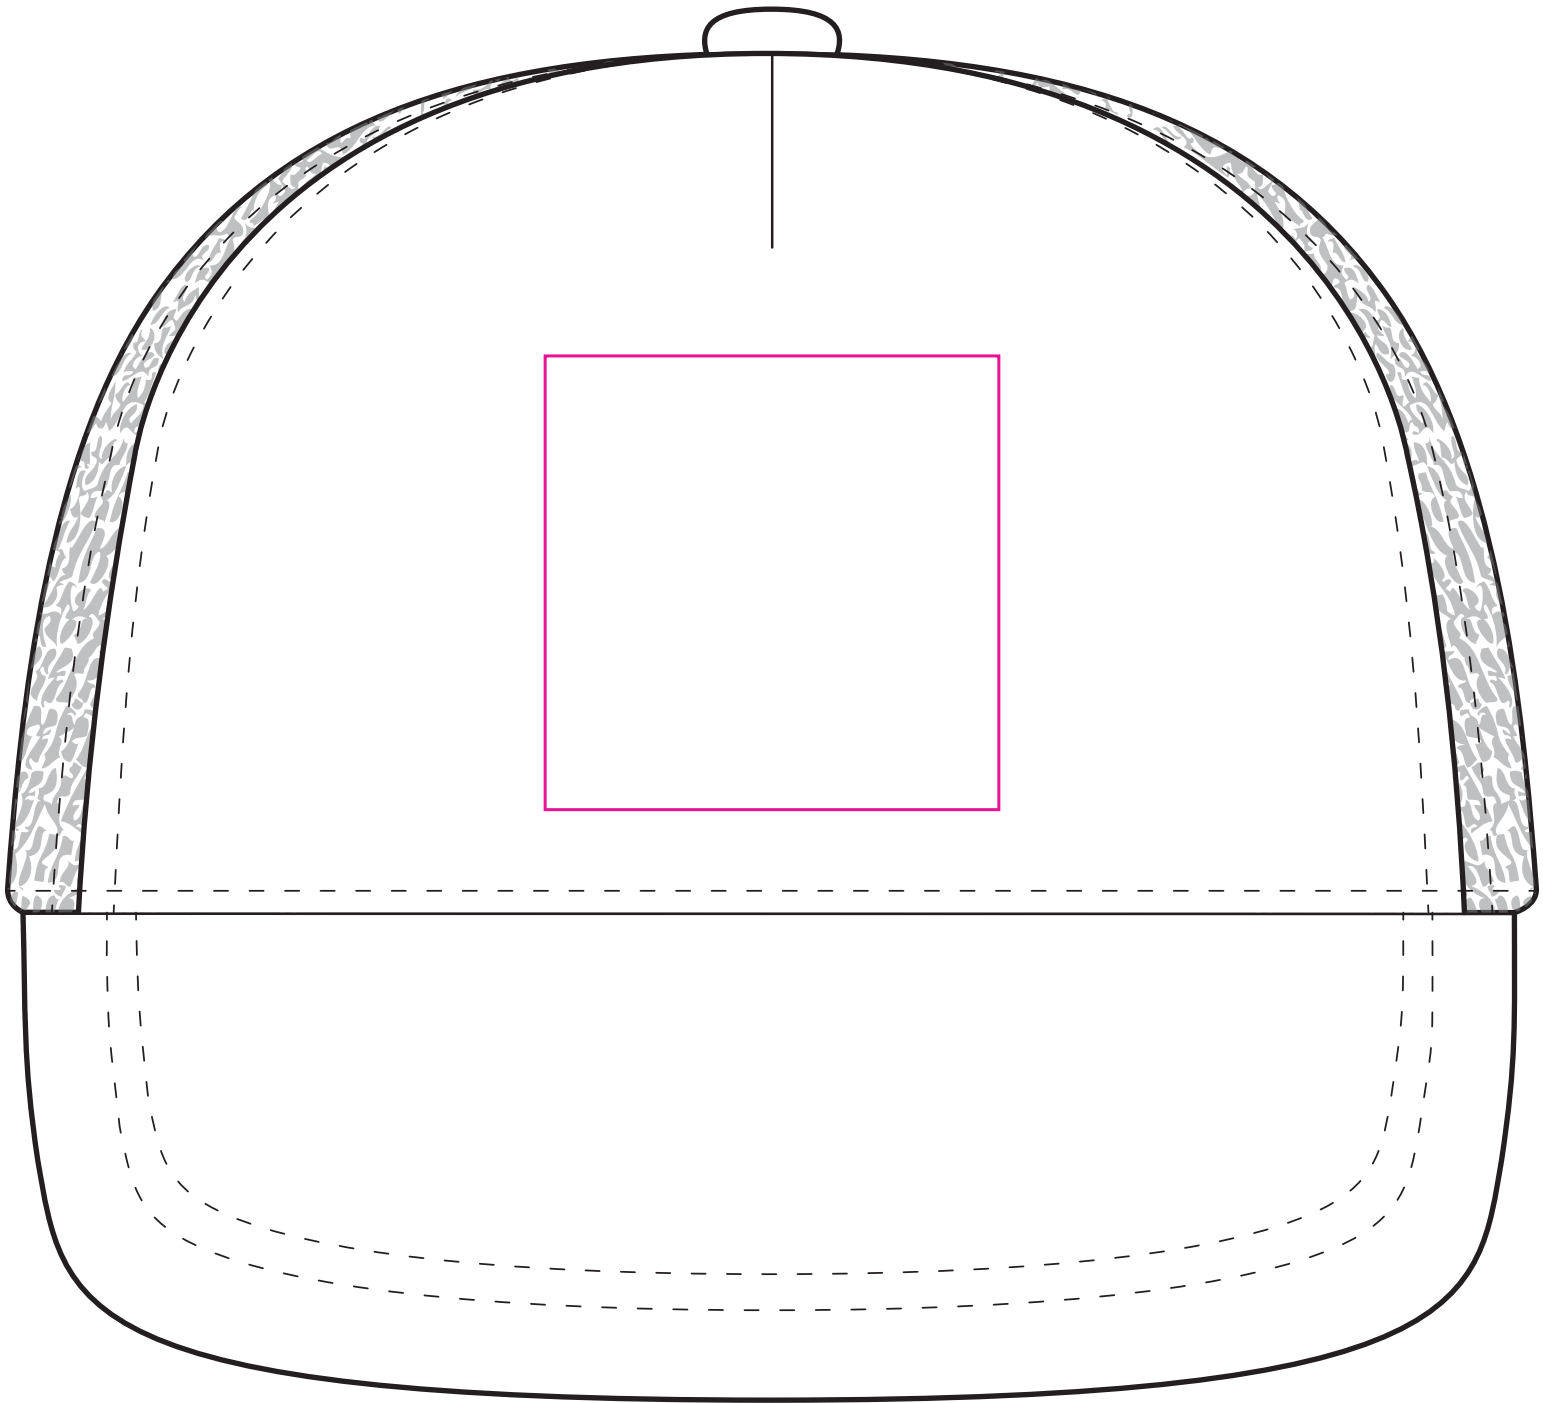

Product: PXL126  
Product Size: 26x20x14cm  
Decoration Options: Screen print

Print size:60mm(w)×60mm(h)  
Shown at 100% actual size