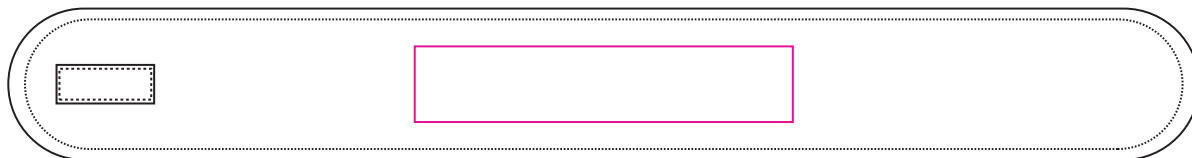

Product: PXL125
Product Size: 63x8cm
Decoration Options: Embroidery

Shown at 25% actual size
Print size: 200mm(W) x 40mm(H)