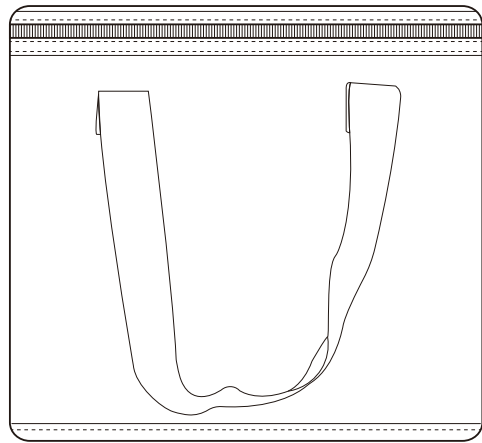

Product: PXB058
Product Size: 250mm(w)x230mm(h)x190mm(d)
Decoration Options: sublimation

Shown at 25% actual size

63cm
Print size: 630mm(w) x 230mm(h)

25cm
Print size: 250mm(w) x 610mm(h)

- Knife line
- Safe print area
- Bleed area