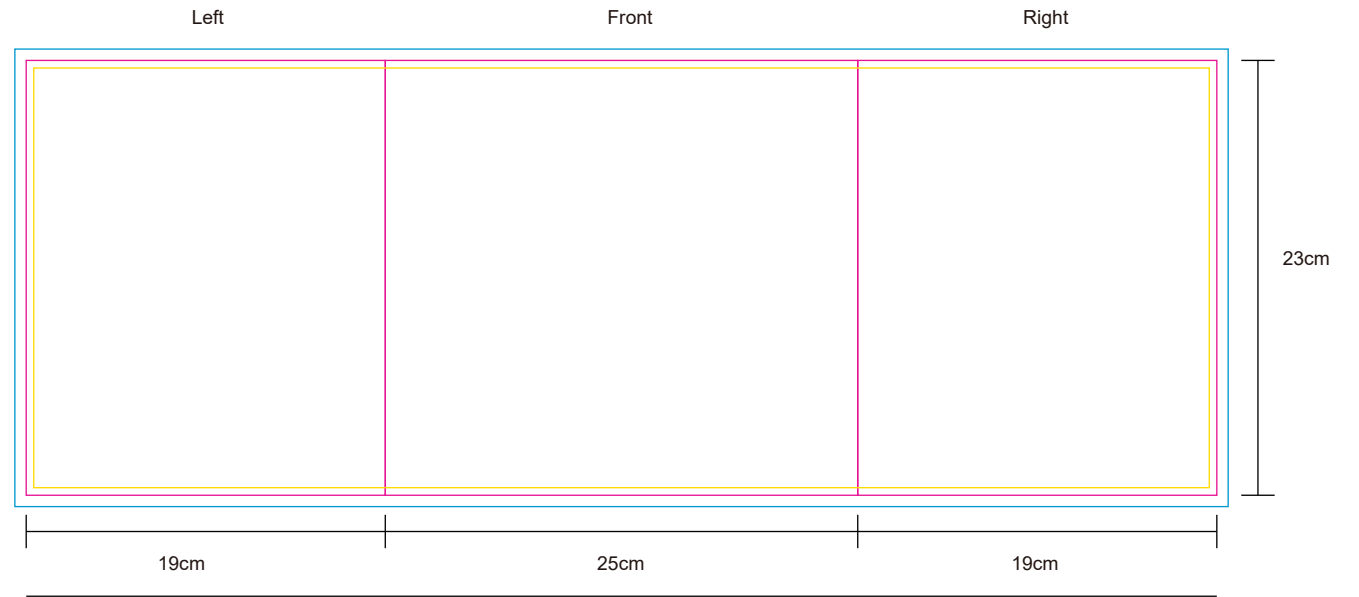

Product: PXB058
Product Size: 250mm(w)x230mm(h)x190mm(d)
Decoration Options: sublimation

Shown at 25% actual size

63cm
Print size: 630mm(w) x 230mm(h)

25cm
Print size: 250mm(w) x 610mm(h)

- Knife line
- Safe print area
- Bleed area