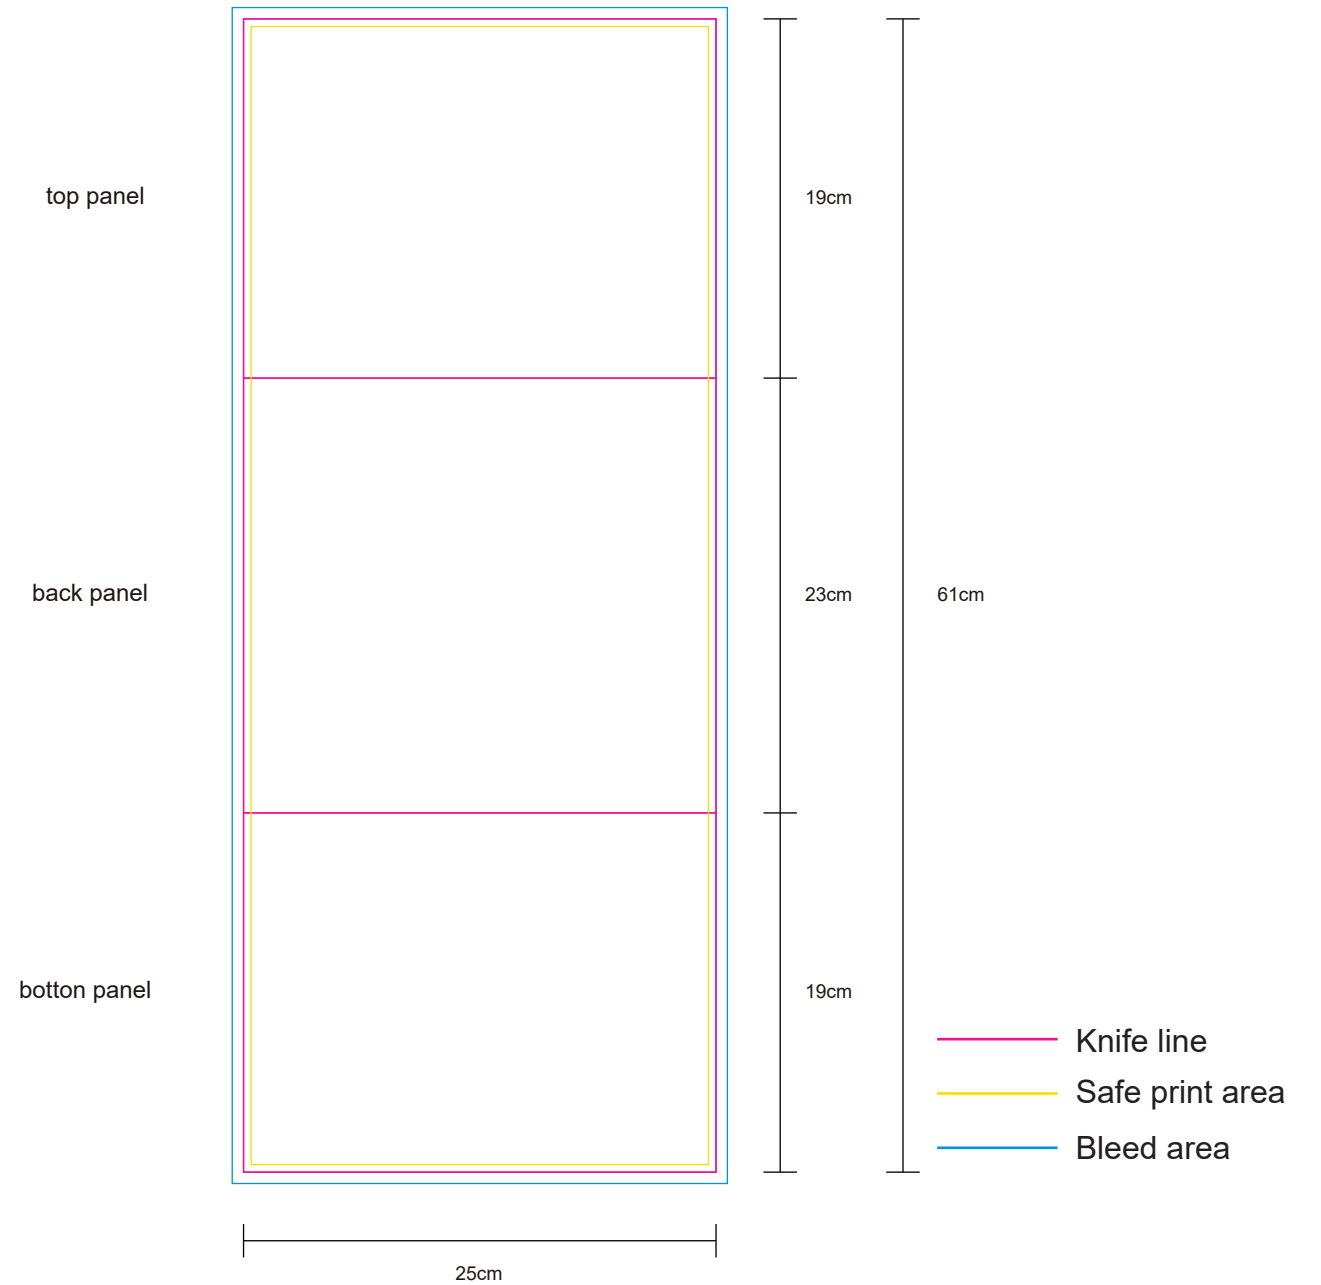

Product: PXB058
Product Size: 250mm(w)x230mm(h)x190mm(d)
Decoration Options: sublimation

Shown at 25% actual size

63cm
Print size: 630mm(w) x 230mm(h)

25cm
Print size: 250mm(w) x 610mm(h)

- Knife line
- Safe print area
- Bleed area