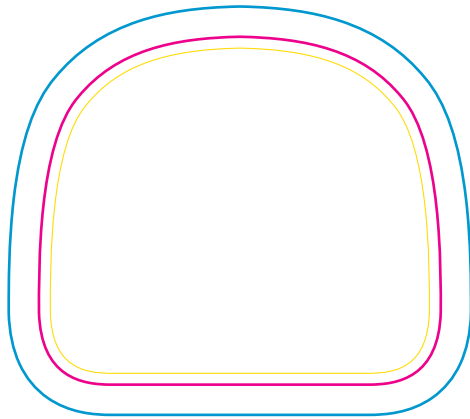

Product: PXB054  
 Product Size: 240mm(w)x 210mm(h)x160mm(d)  
 Decoration Options: sublimation

Shown at 20% actual size

Top panel 2

Print size: 434mm(w) x 84mm(h)

Top panel 1

Print size: 434mm(w) x 84mm(h)

Bottom

Print size: 444mm(w) x 180mm(h)

- Knife line
- Safe print area
- Bleed area

Front inner panel

Print size: 265.6mm(w) x 230mm(h)

Back panel

Print size: 265.6mm(w) x 230mm(h)

Front outer panel

Print size: 268mm(w) x 168mm(h)