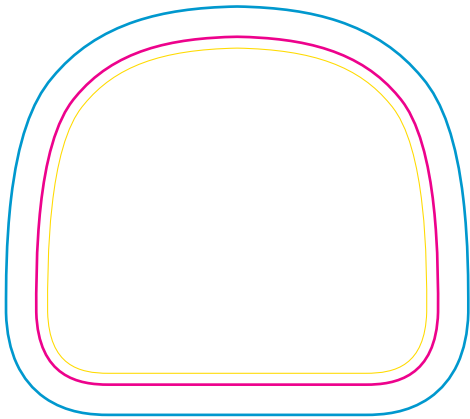

Product: PXB054  
 Product Size: 240mm(w)x 210mm(h)x160mm(d)  
 Decoration Options: sublimation

Shown at 20% actual size

Top panel 2

Print size: 434mm(w) x 84mm(h)

Top panel 1

Print size: 434mm(w) x 84mm(h)

Bottom

Print size: 444mm(w) x 180mm(h)

- Knife line
- Safe print area
- Bleed area

Front inner panel

Print size: 265.6mm(w) x 230mm(h)

Back panel

Print size: 265.6mm(w) x 230mm(h)

Front outer panel

Print size: 268mm(w) x 168mm(h)