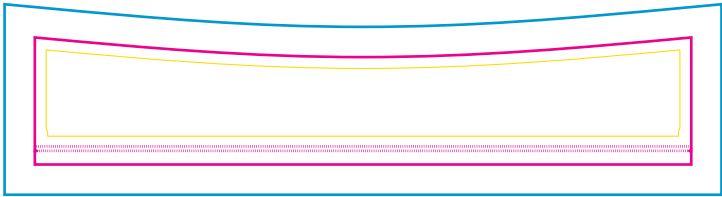

Product: PXB054  
 Product Size: 240mm(w)x 210mm(h)x160mm(d)  
 Decoration Options: sublimation

Shown at 20% actual size

Top panel 2

Print size: 434mm(w) x 84mm(h)

Top panel 1

Print size: 434mm(w) x 84mm(h)

Bottom

Print size: 444mm(w) x 180mm(h)

- Knife line
- Safe print area
- Bleed area

Front inner panel

Print size: 265.6mm(w) x 230mm(h)

Back panel

Print size: 265.6mm(w) x 230mm(h)

Front outer panel

Print size: 268mm(w) x 168mm(h)