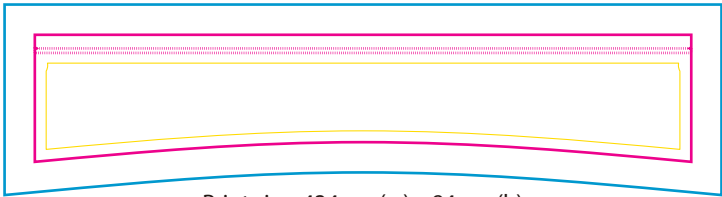

Product: PXB054  
 Product Size: 240mm(w)x 210mm(h)x160mm(d)  
 Decoration Options: sublimation

Shown at 20% actual size

Top panel 2

Print size: 434mm(w) x 84mm(h)

Top panel 1

Print size: 434mm(w) x 84mm(h)

Bottom

Print size: 444mm(w) x 180mm(h)

- Knife line
- Safe print area
- Bleed area

Front inner panel

Print size: 265.6mm(w) x 230mm(h)

Back panel

Print size: 265.6mm(w) x 230mm(h)

Front outer panel

Print size: 268mm(w) x 168mm(h)