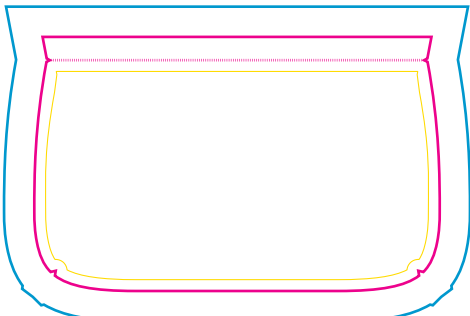

Product: PXB054  
 Product Size: 240mm(w)x 210mm(h)x160mm(d)  
 Decoration Options: sublimation

Shown at 20% actual size

Top panel 2

Print size: 434mm(w) x 84mm(h)

Top panel 1

Print size: 434mm(w) x 84mm(h)

Bottom

Print size: 444mm(w) x 180mm(h)

- Knife line
- Safe print area
- Bleed area

Front inner panel

Print size: 265.6mm(w) x 230mm(h)

Back panel

Print size: 265.6mm(w) x 230mm(h)

Front outer panel

Print size: 268mm(w) x 168mm(h)