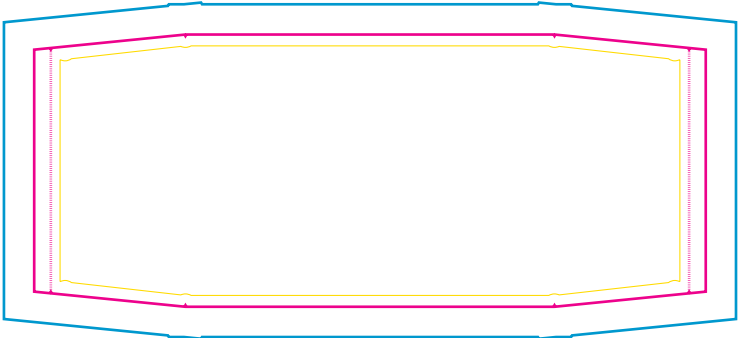

Product: PXB054  
 Product Size: 240mm(w)x 210mm(h)x160mm(d)  
 Decoration Options: sublimation

Shown at 20% actual size

Top panel 2

Print size: 434mm(w) x 84mm(h)

Top panel 1

Print size: 434mm(w) x 84mm(h)

Bottom

Print size: 444mm(w) x 180mm(h)

- Knife line
- Safe print area
- Bleed area

Front inner panel

Print size: 265.6mm(w) x 230mm(h)

Back panel

Print size: 265.6mm(w) x 230mm(h)

Front outer panel

Print size: 268mm(w) x 168mm(h)