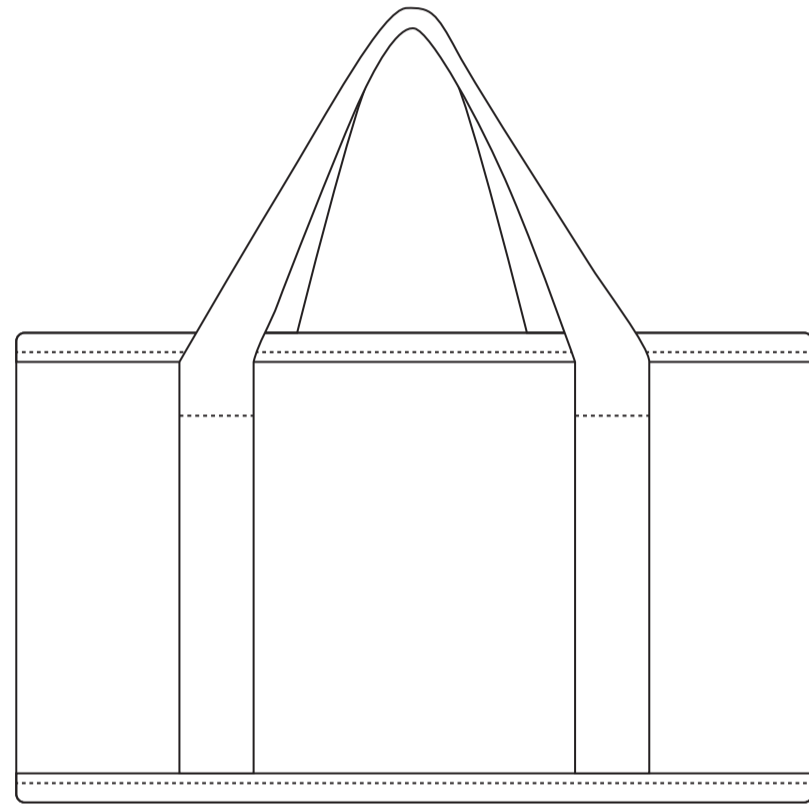

Product: PXB052
 Product Size: 351mm(w)x 207mm(h)x 191mm(d)
 Decoration Options: Digital print

Shown at 30% actual size

- Knife line
- Safe print area
- Bleed area

Print size: 733mm(w) x 207mm(h)

Print size: 364mm(w) x 578mm(h)