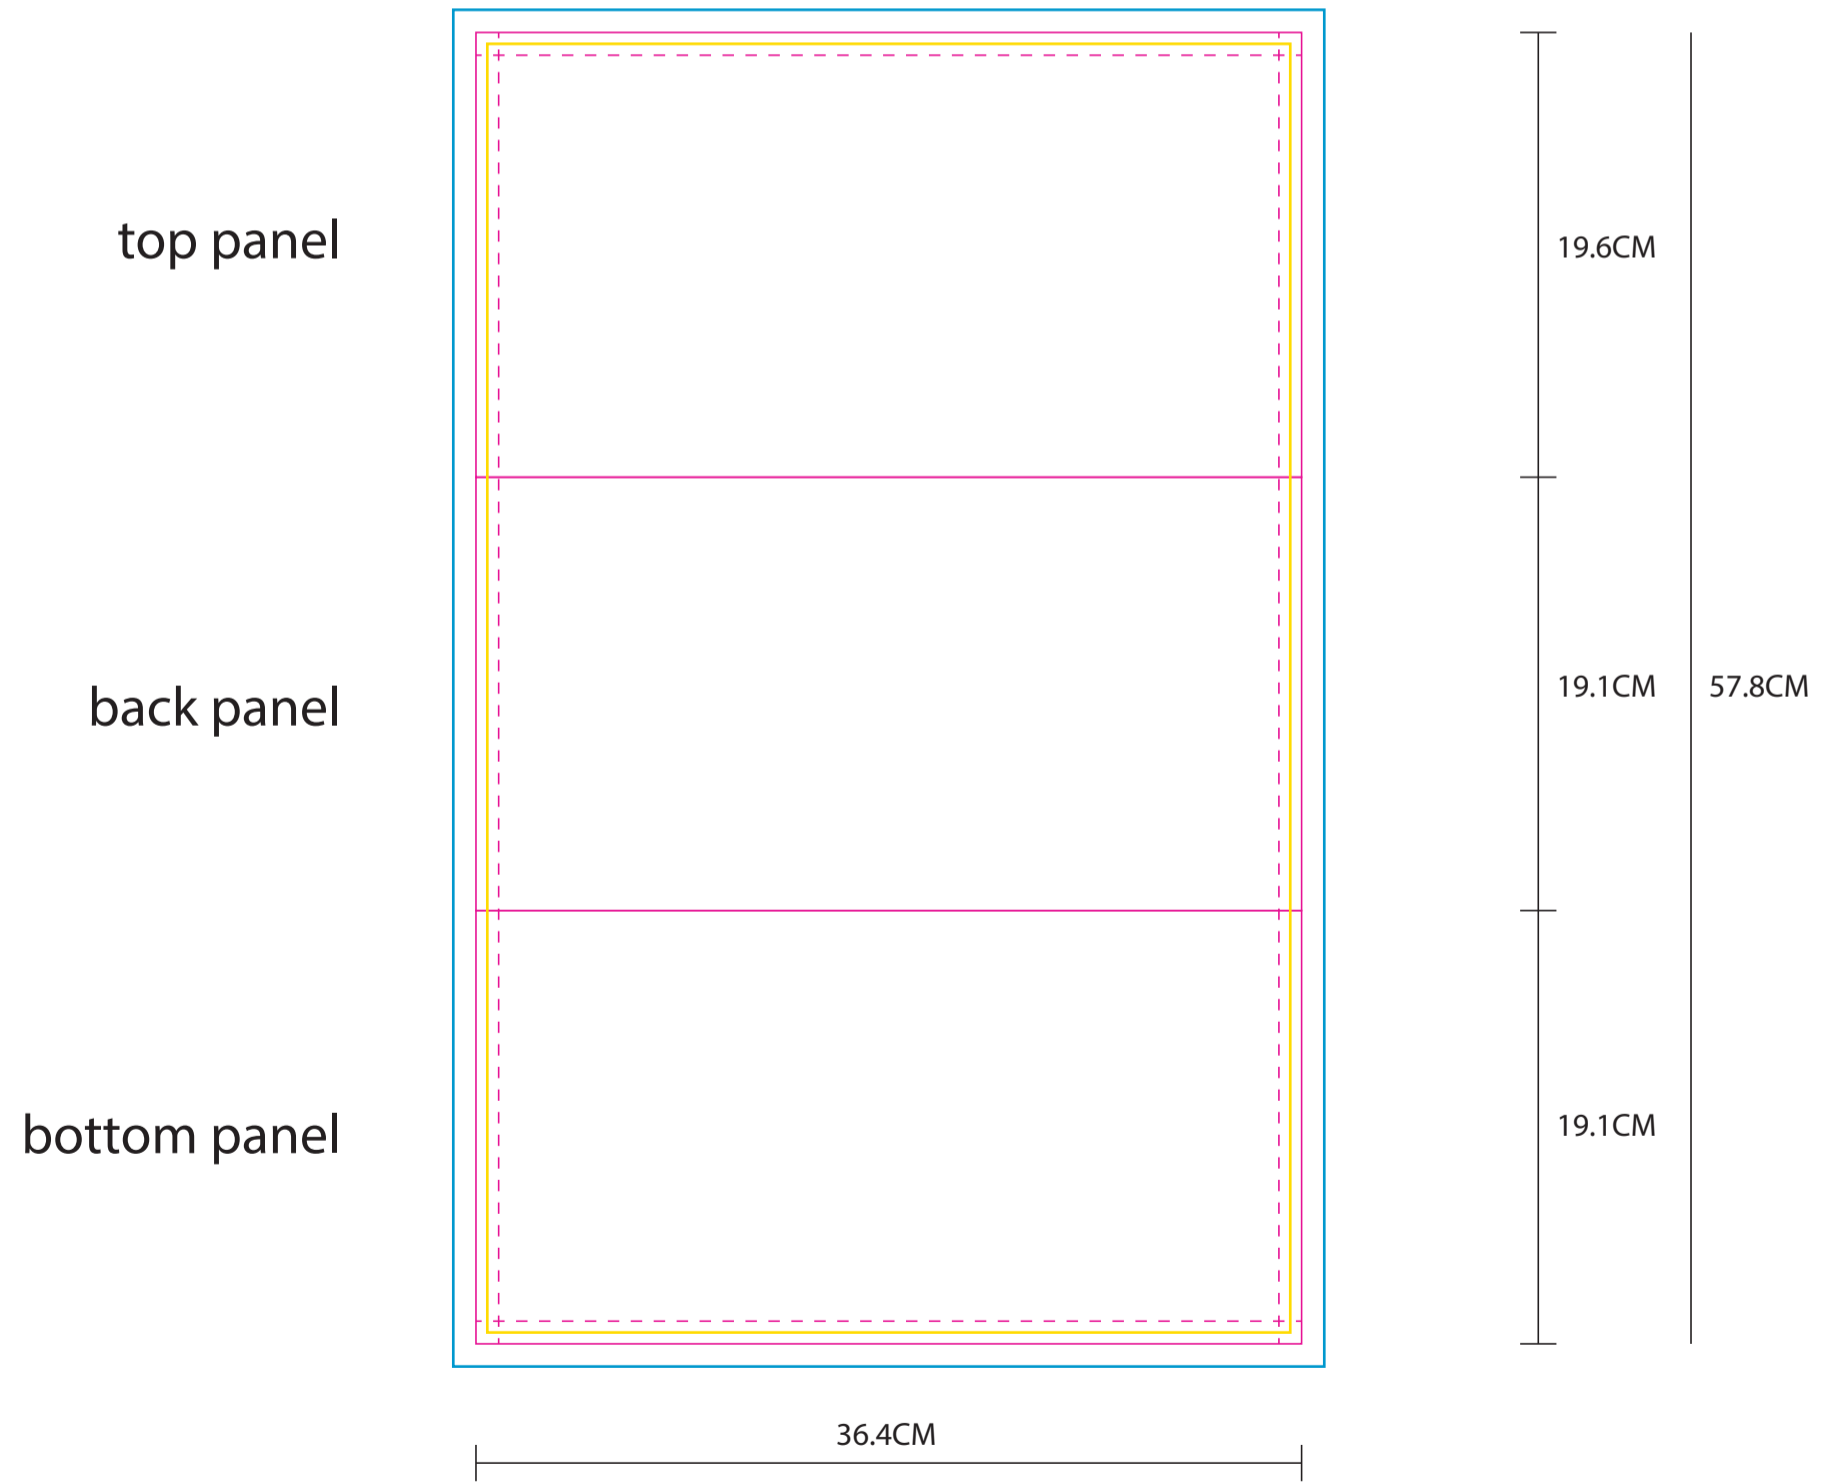

Product: PXB052
 Product Size: 351mm(w)x 207mm(h)x 191mm(d)
 Decoration Options: Digital print

Shown at 30% actual size

- Knife line
- Safe print area
- Bleed area

Print size: 733mm(w) x 207mm(h)

Print size: 364mm(w) x 578mm(h)