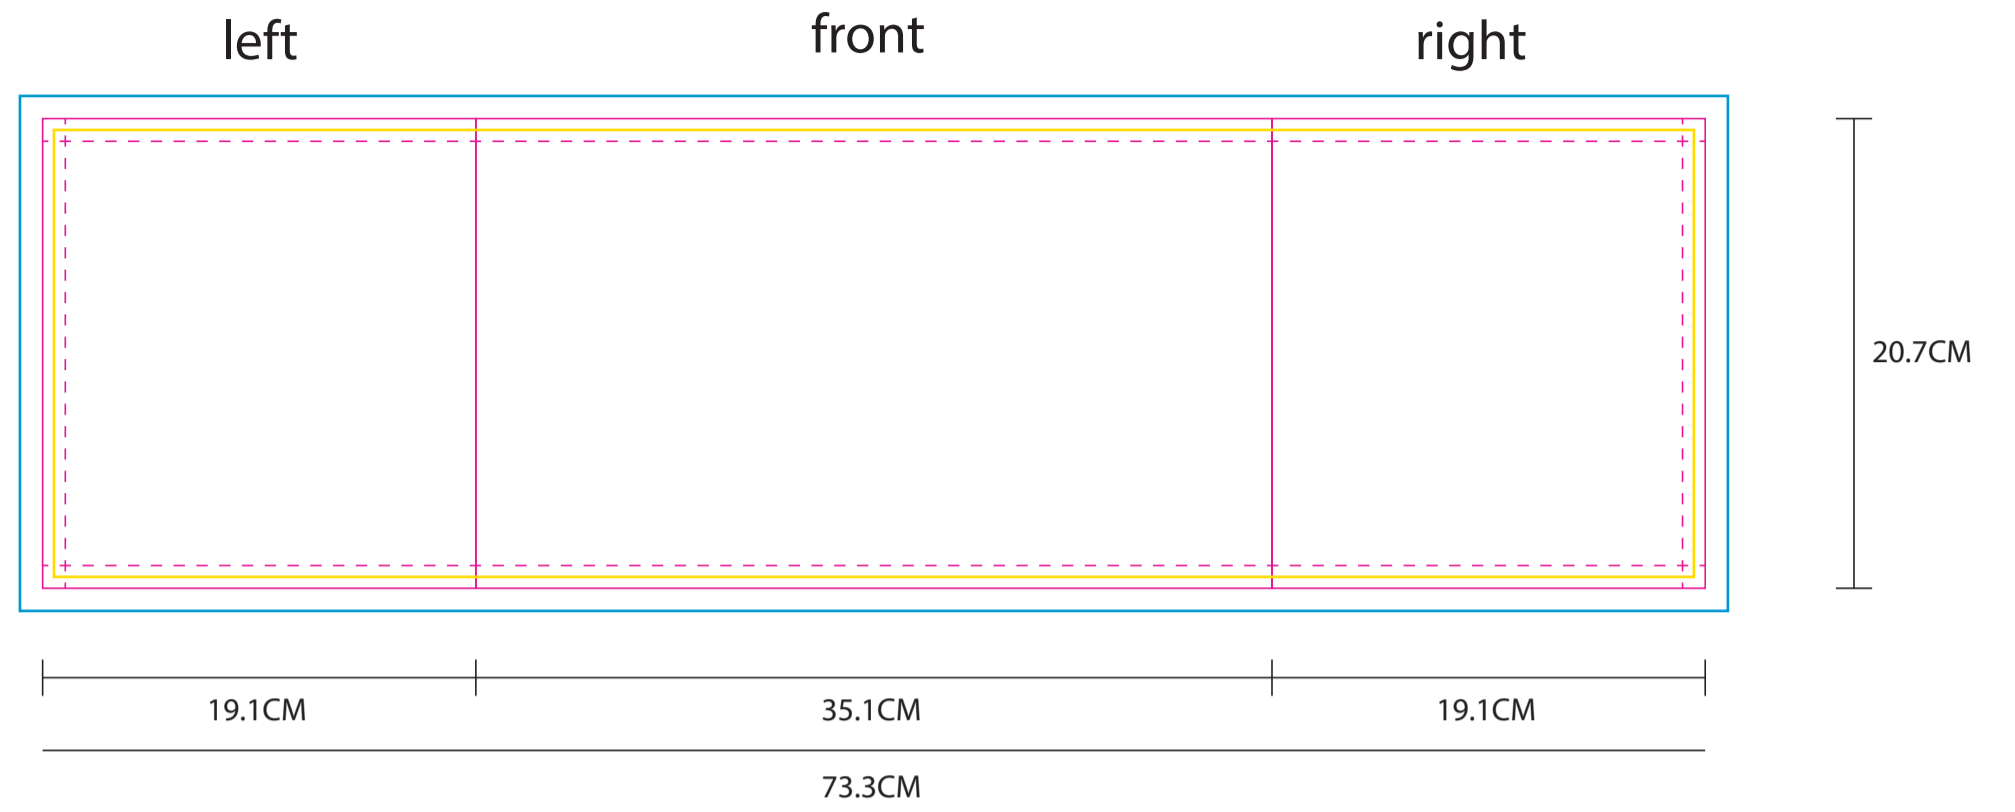

Product: PXB052
 Product Size: 351mm(w)x 207mm(h)x 191mm(d)
 Decoration Options: Digital print

Shown at 30% actual size

- Knife line
- Safe print area
- Bleed area

Print size: 733mm(w) x 207mm(h)

Print size: 364mm(w) x 578mm(h)