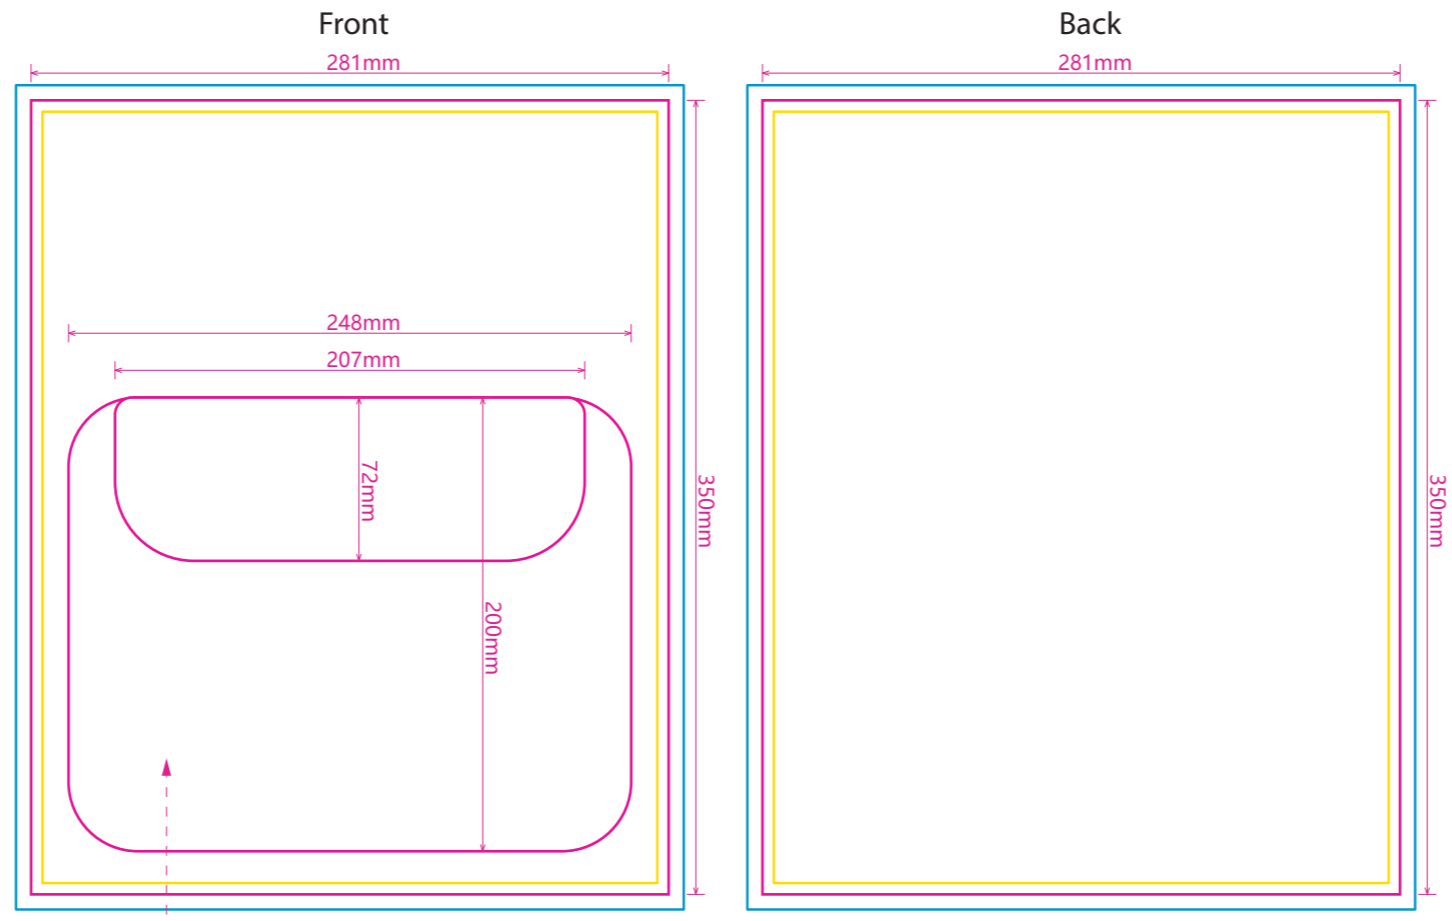

Product: PXB050
Product Size: 260mm(w)x 280mm(h)x 185mm(d)
Decoration Options: Sublimation

Shown at 30% actual size

Print size:943mm(w) x 40mm(h)
Shown at 30% actual size

Print size:195mm(w) x 70mm(h)

Print size:143mm(w) x 70mm(h)

Print size:450mm(w) x 32mm(h)

Print size:228mm(w) x 32mm(h)

Print size:296mm(w) x 218mm(h)

Print size:281mm(w) x 350mm(h)

Front pouch

- Knife line
- Safe print area
- Bleed line

Print size:296mm(w) x 218mm(h)

Print size:200mm(w) x 290mm(h)