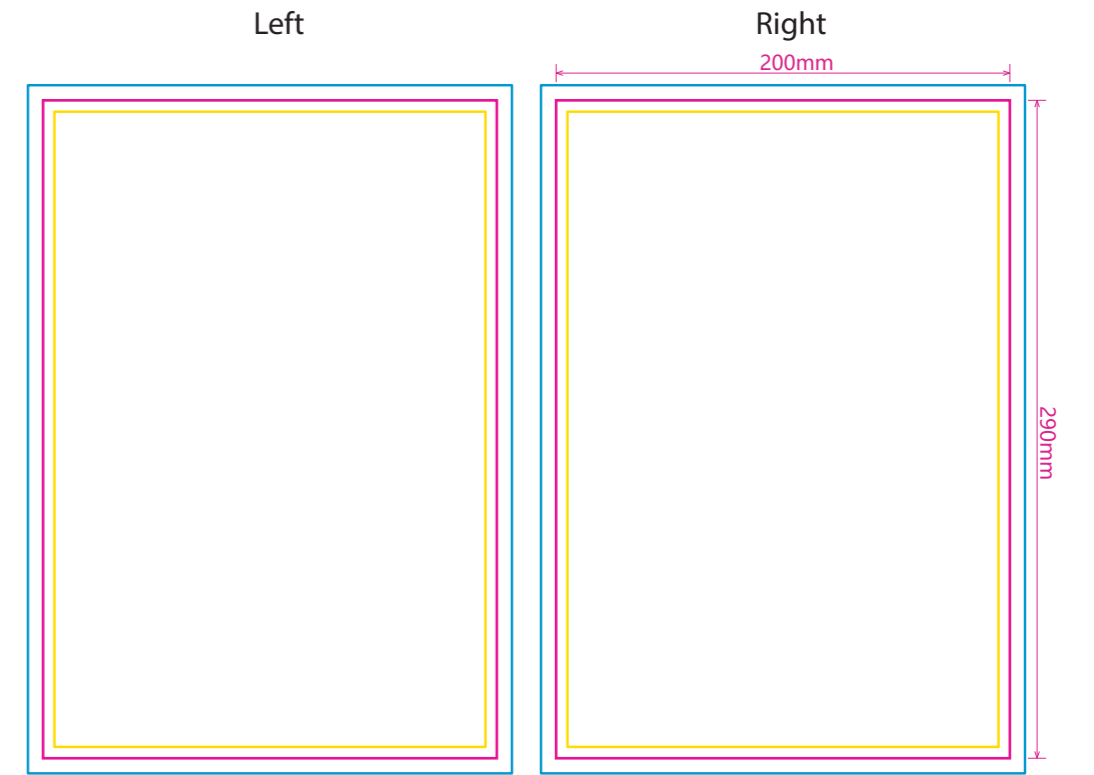

Product: PXB050
Product Size: 260mm(w)x 280mm(h)x 185mm(d)
Decoration Options: Sublimation

Shown at 30% actual size

Print size:943mm(w) x 40mm(h)
Shown at 30% actual size

Print size:195mm(w) x 70mm(h)

Print size:143mm(w) x 70mm(h)

Print size:450mm(w) x 32mm(h)

Print size:228mm(w) x 32mm(h)

Print size:296mm(w) x 218mm(h)

Print size:281mm(w) x 350mm(h)

Front pouch

- Knife line
- Safe print area
- Bleed line

Print size:296mm(w) x 218mm(h)

Print size:200mm(w) x 290mm(h)