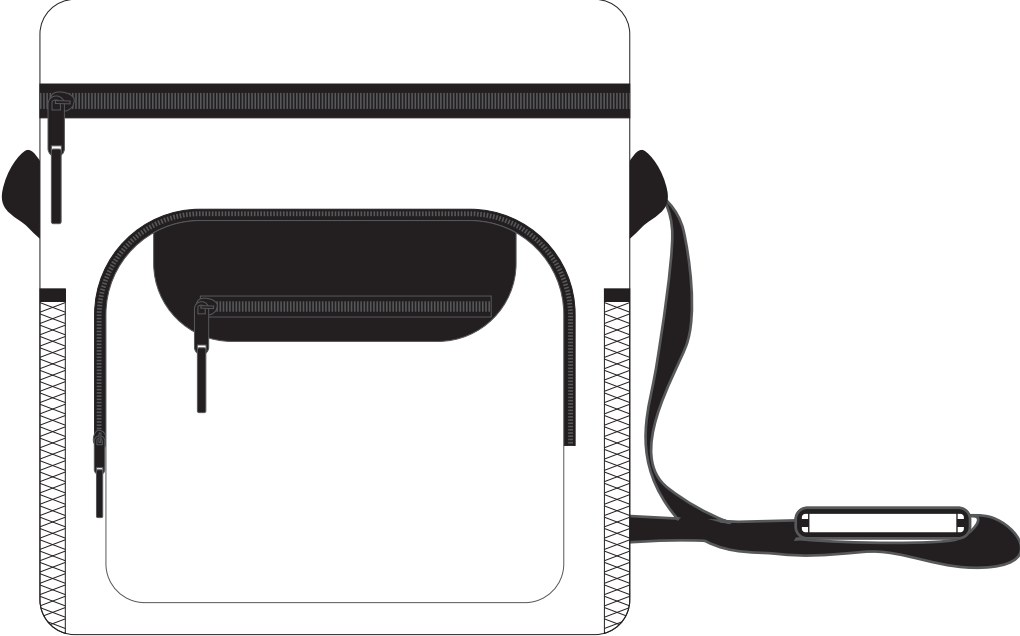

Product: PXB050
Product Size: 260mm(w)x 280mm(h)x 185mm(d)
Decoration Options: Sublimation

Shown at 30% actual size

Print size:943mm(w) x 40mm(h)
Shown at 30% actual size

Print size:195mm(w) x 70mm(h)

Print size:143mm(w) x 70mm(h)

Print size:450mm(w) x 32mm(h)

Print size:228mm(w) x 32mm(h)

Print size:296mm(w) x 218mm(h)

Print size:281mm(w) x 350mm(h)

Front pouch

- Knife line
- Safe print area
- Bleed line

Print size:296mm(w) x 218mm(h)

Print size:200mm(w) x 290mm(h)