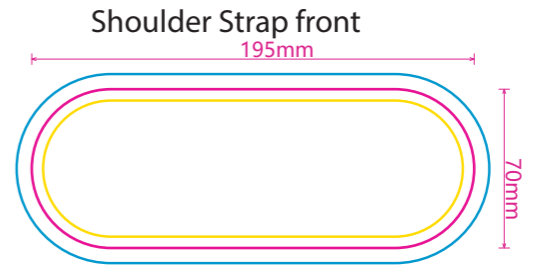

Product: PXB050
Product Size: 260mm(w)x 280mm(h)x 185mm(d)
Decoration Options: Sublimation

Shown at 30% actual size

Print size:943mm(w) x 40mm(h)
Shown at 30% actual size

Print size:195mm(w) x 70mm(h)

Print size:143mm(w) x 70mm(h)

Print size:450mm(w) x 32mm(h)

Print size:228mm(w) x 32mm(h)

Print size:296mm(w) x 218mm(h)

Print size:281mm(w) x 350mm(h)

Front pouch

- Knife line
- Safe print area
- Bleed line

Print size:296mm(w) x 218mm(h)

Print size:200mm(w) x 290mm(h)