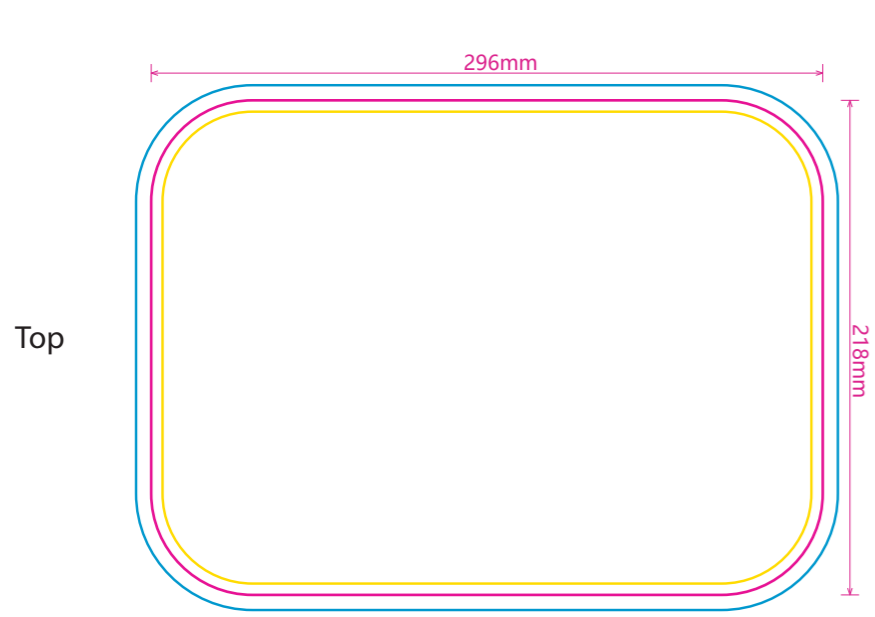

Product: PXB050
Product Size: 260mm(w)x 280mm(h)x 185mm(d)
Decoration Options: Sublimation

Shown at 30% actual size

Print size:943mm(w) x 40mm(h)
Shown at 30% actual size

Print size:195mm(w) x 70mm(h)

Print size:143mm(w) x 70mm(h)

Print size:450mm(w) x 32mm(h)

Print size:228mm(w) x 32mm(h)

Print size:296mm(w) x 218mm(h)

Print size:281mm(w) x 350mm(h)

Front pouch

- Knife line
- Safe print area
- Bleed line

Print size:296mm(w) x 218mm(h)

Print size:200mm(w) x 290mm(h)