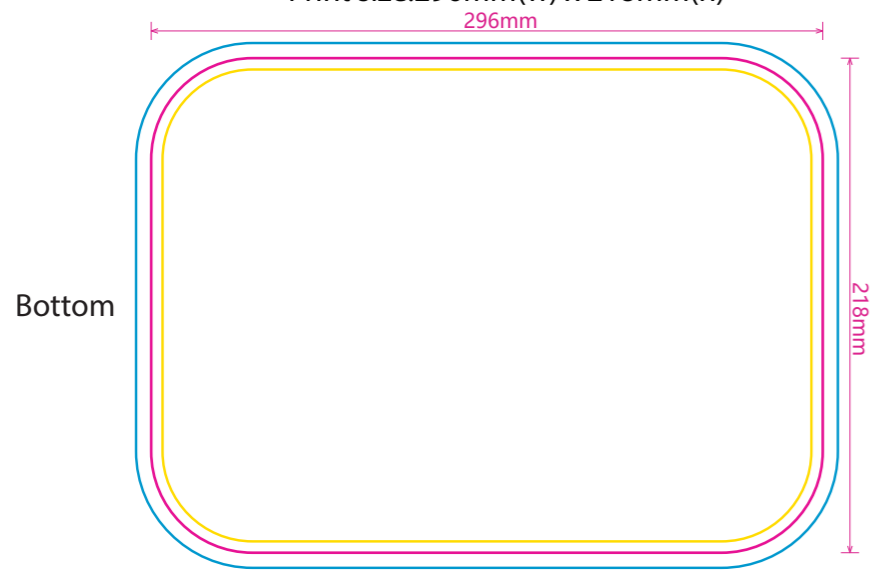

Product: PXB050
Product Size: 260mm(w)x 280mm(h)x 185mm(d)
Decoration Options: Sublimation

Shown at 30% actual size

Print size:943mm(w) x 40mm(h)
Shown at 30% actual size

Print size:195mm(w) x 70mm(h)

Print size:143mm(w) x 70mm(h)

Print size:450mm(w) x 32mm(h)

Print size:228mm(w) x 32mm(h)

Print size:296mm(w) x 218mm(h)

Print size:281mm(w) x 350mm(h)

Front pouch

- Knife line
- Safe print area
- Bleed line

Print size:296mm(w) x 218mm(h)

Print size:200mm(w) x 290mm(h)