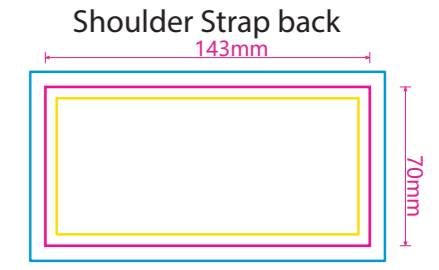

Product: PXB050
Product Size: 260mm(w)x 280mm(h)x 185mm(d)
Decoration Options: Sublimation

Shown at 30% actual size

Print size:943mm(w) x 40mm(h)
Shown at 30% actual size

Print size:195mm(w) x 70mm(h)

Print size:143mm(w) x 70mm(h)

Print size:450mm(w) x 32mm(h)

Print size:228mm(w) x 32mm(h)

Print size:296mm(w) x 218mm(h)

Print size:281mm(w) x 350mm(h)

Front pouch

- Knife line
- Safe print area
- Bleed line

Print size:296mm(w) x 218mm(h)

Print size:200mm(w) x 290mm(h)