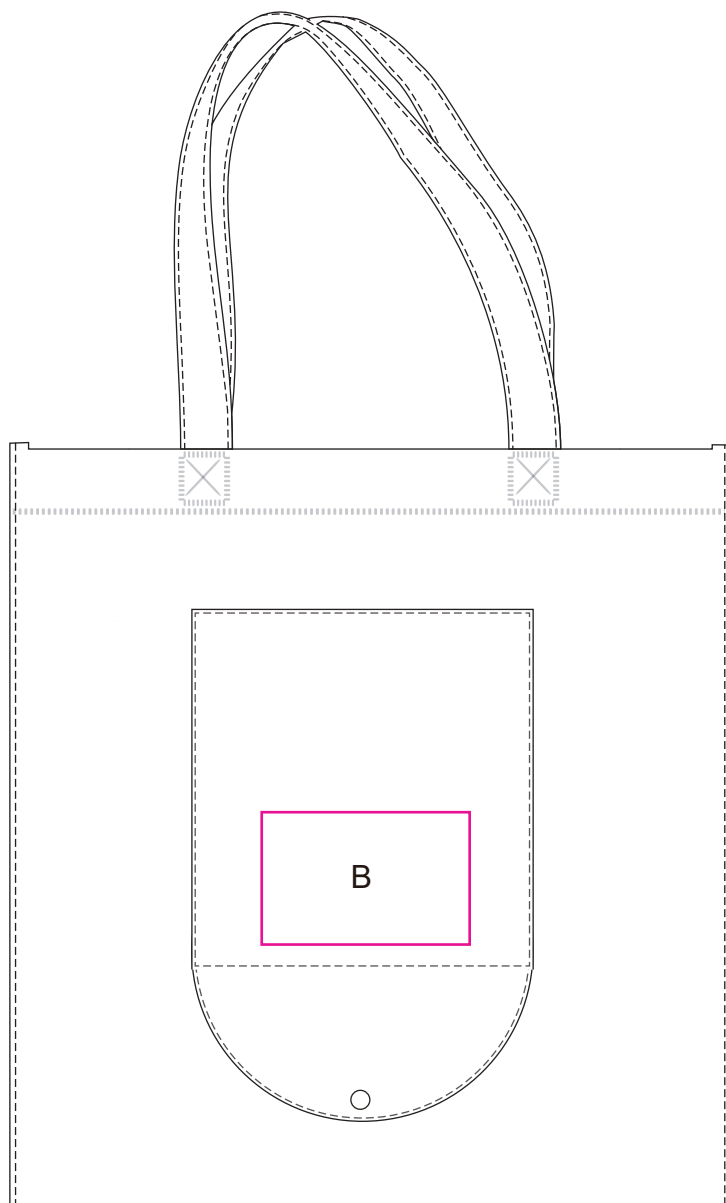

Product: PXB027
Product Size: 380x400mm
Decoration Options: Screen print , Full colour

Side1

Side2

A: Print size: 270mm(w) x 280mm(h)

B: Print size: 110mm(w) x 70mm(h)

Shown at 25% actual size