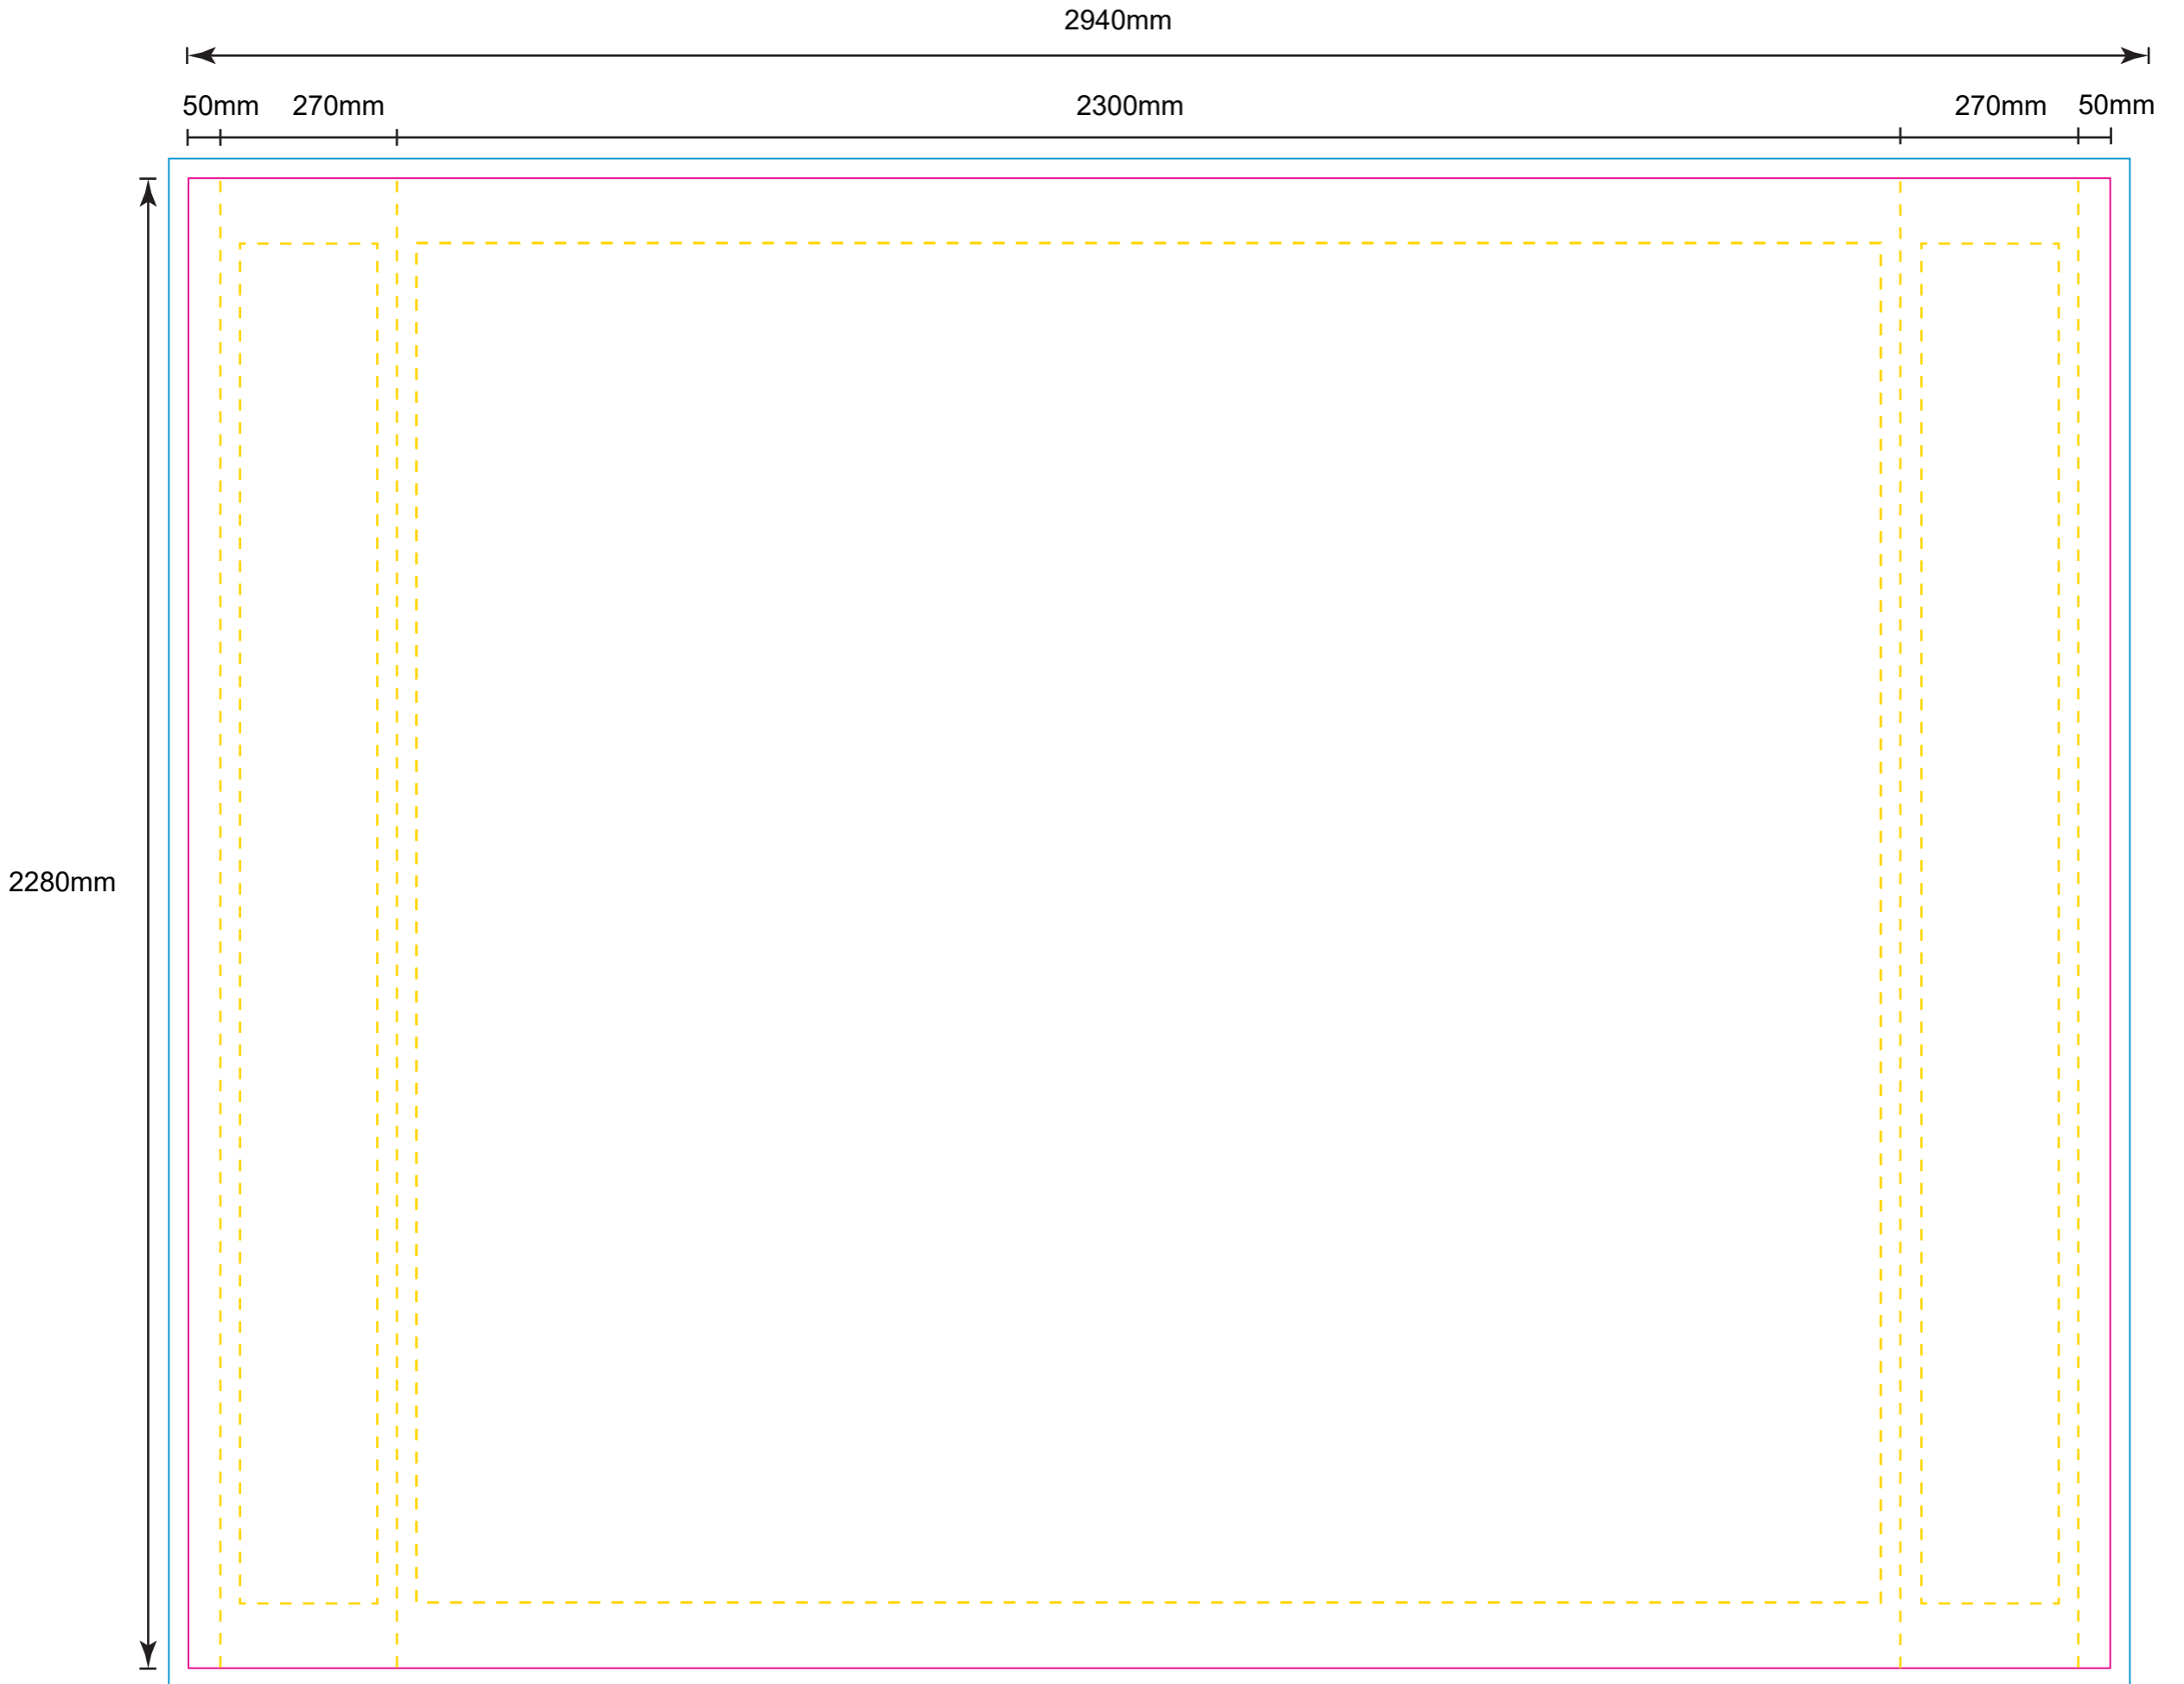

Product: POS98  
Product Size: 2300x270x2280mm  
Decoration Options: Sublimation

Print size: 2940mm(w) x 2280mm(h)  
Shown at 10% actual size

-  Safe print area
-  Bleed area
-  Knife line