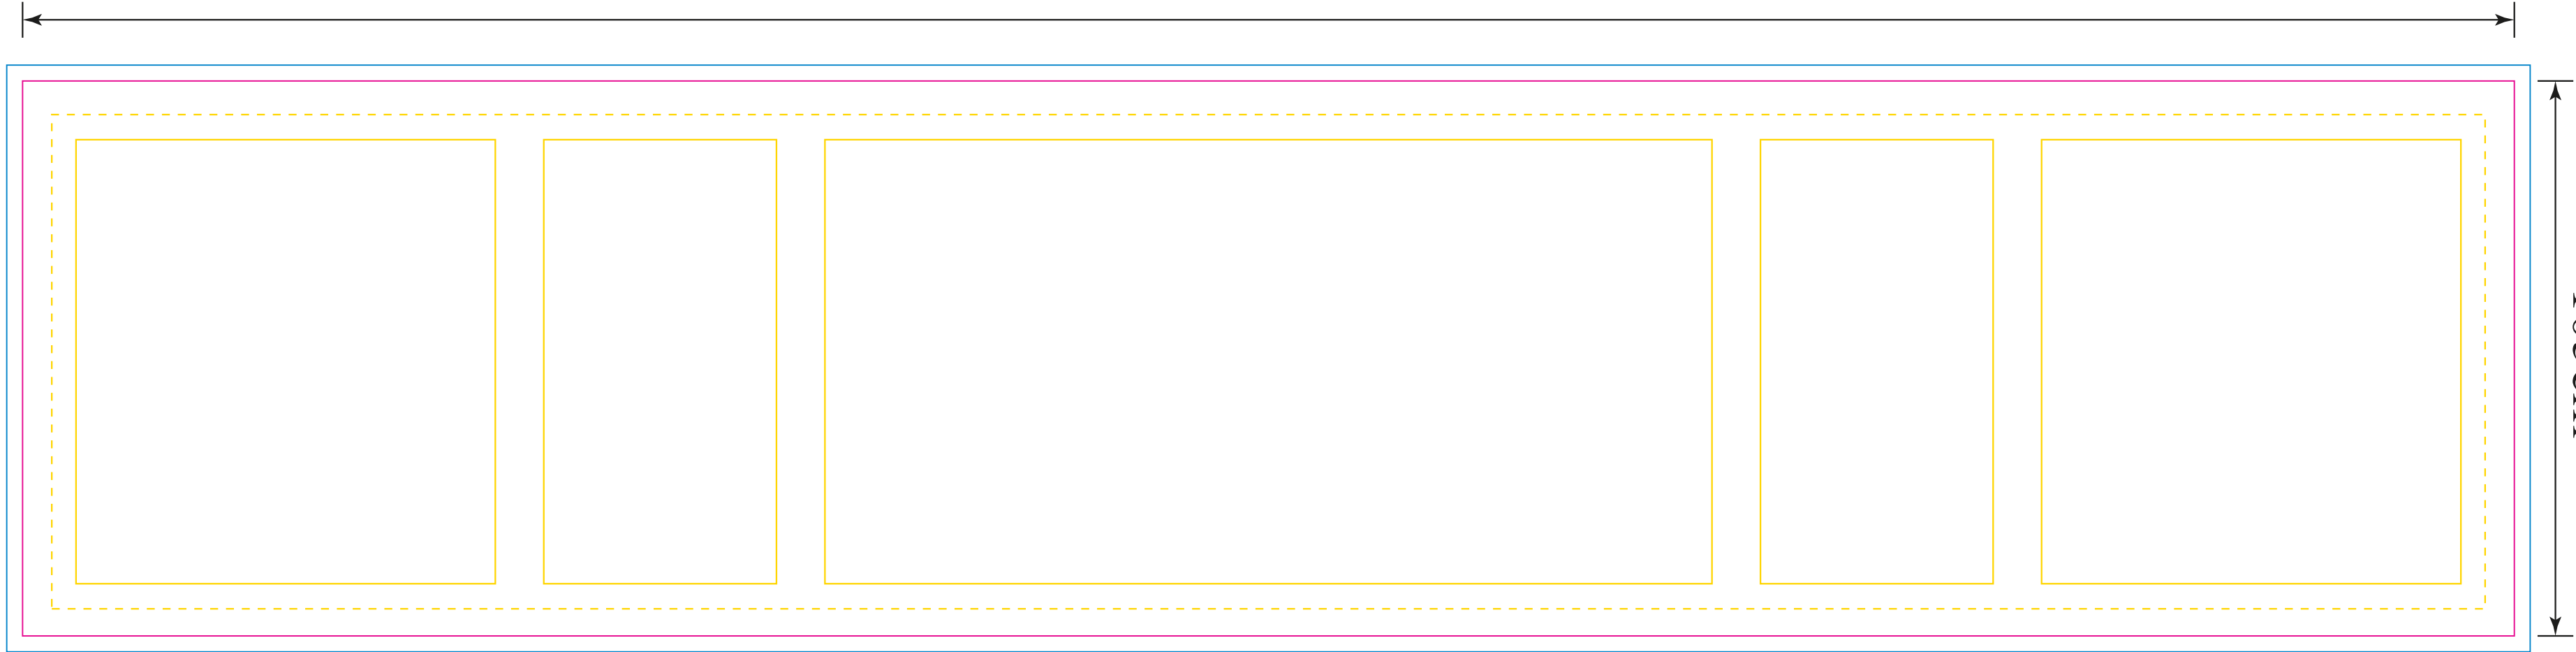

Product: POS96  
Product Size: Graphic: 445x105cm ; Frame: 193x58x95cm  
Decoration Options: Sublimation

472cm

105cm

Shown at 10% actual size  
Print size:4720mm(w) x 1050mm(h)

-  Safe print area
-  Bleed area
-  Knife line