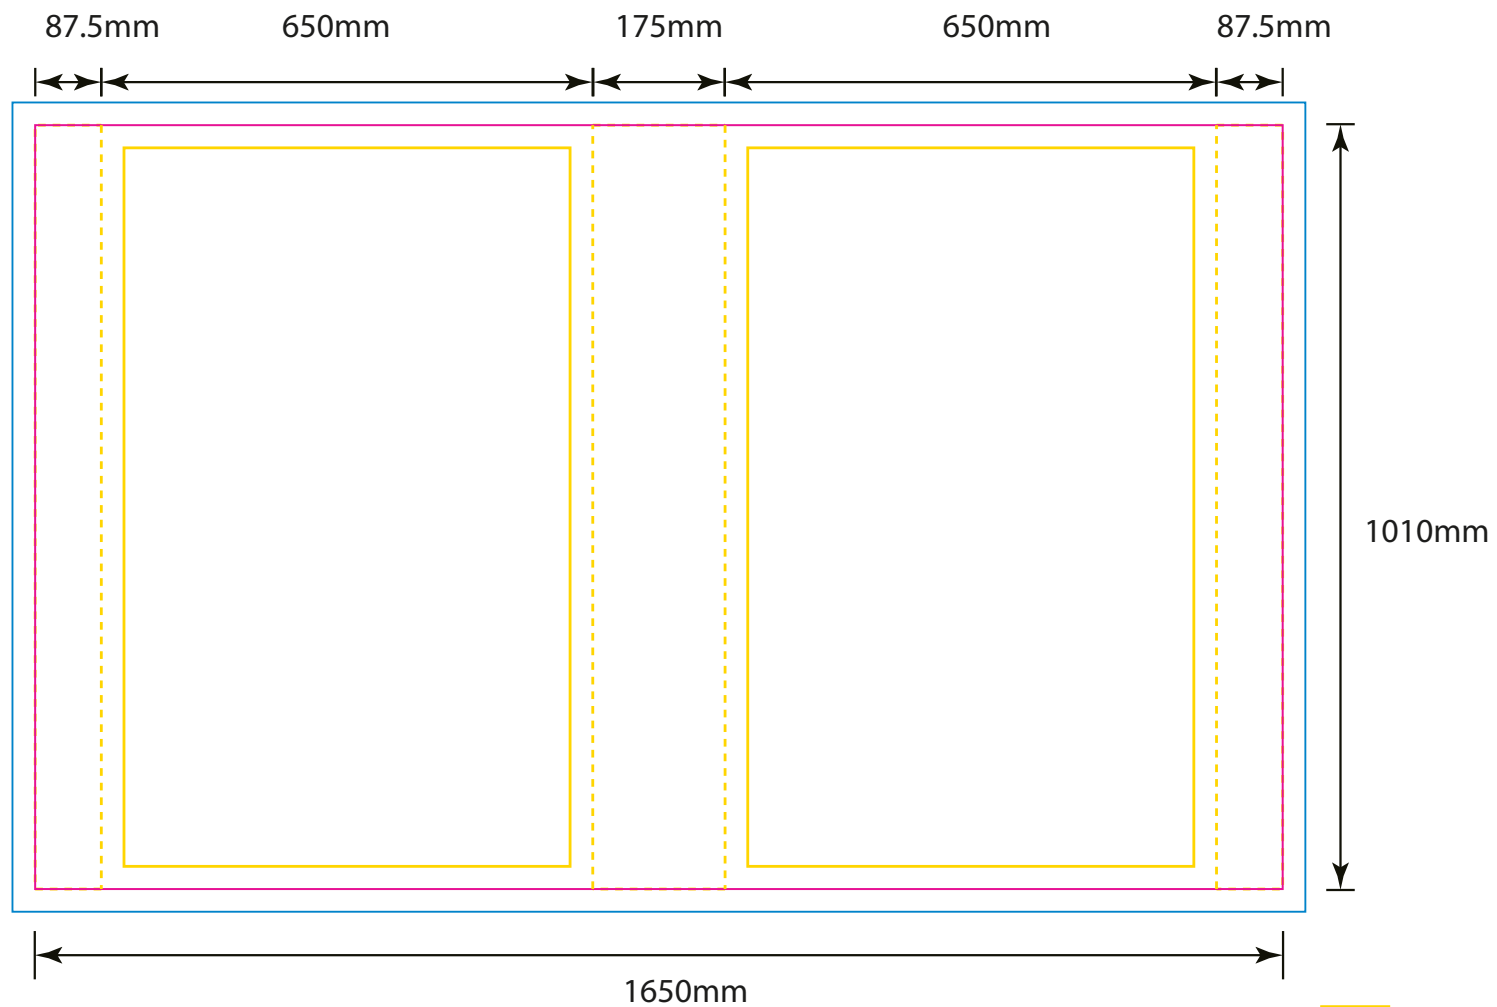

Product: POS95  
Product Size: Graphic: 165x101cm ; Frame: 70x40x95cm  
Decoration Options: Sublimation

Shown at 10% actual size

Print size: 1650mm(w) x 1010mm(h)

-  Safe print area
-  Bleed area
-  Knife line