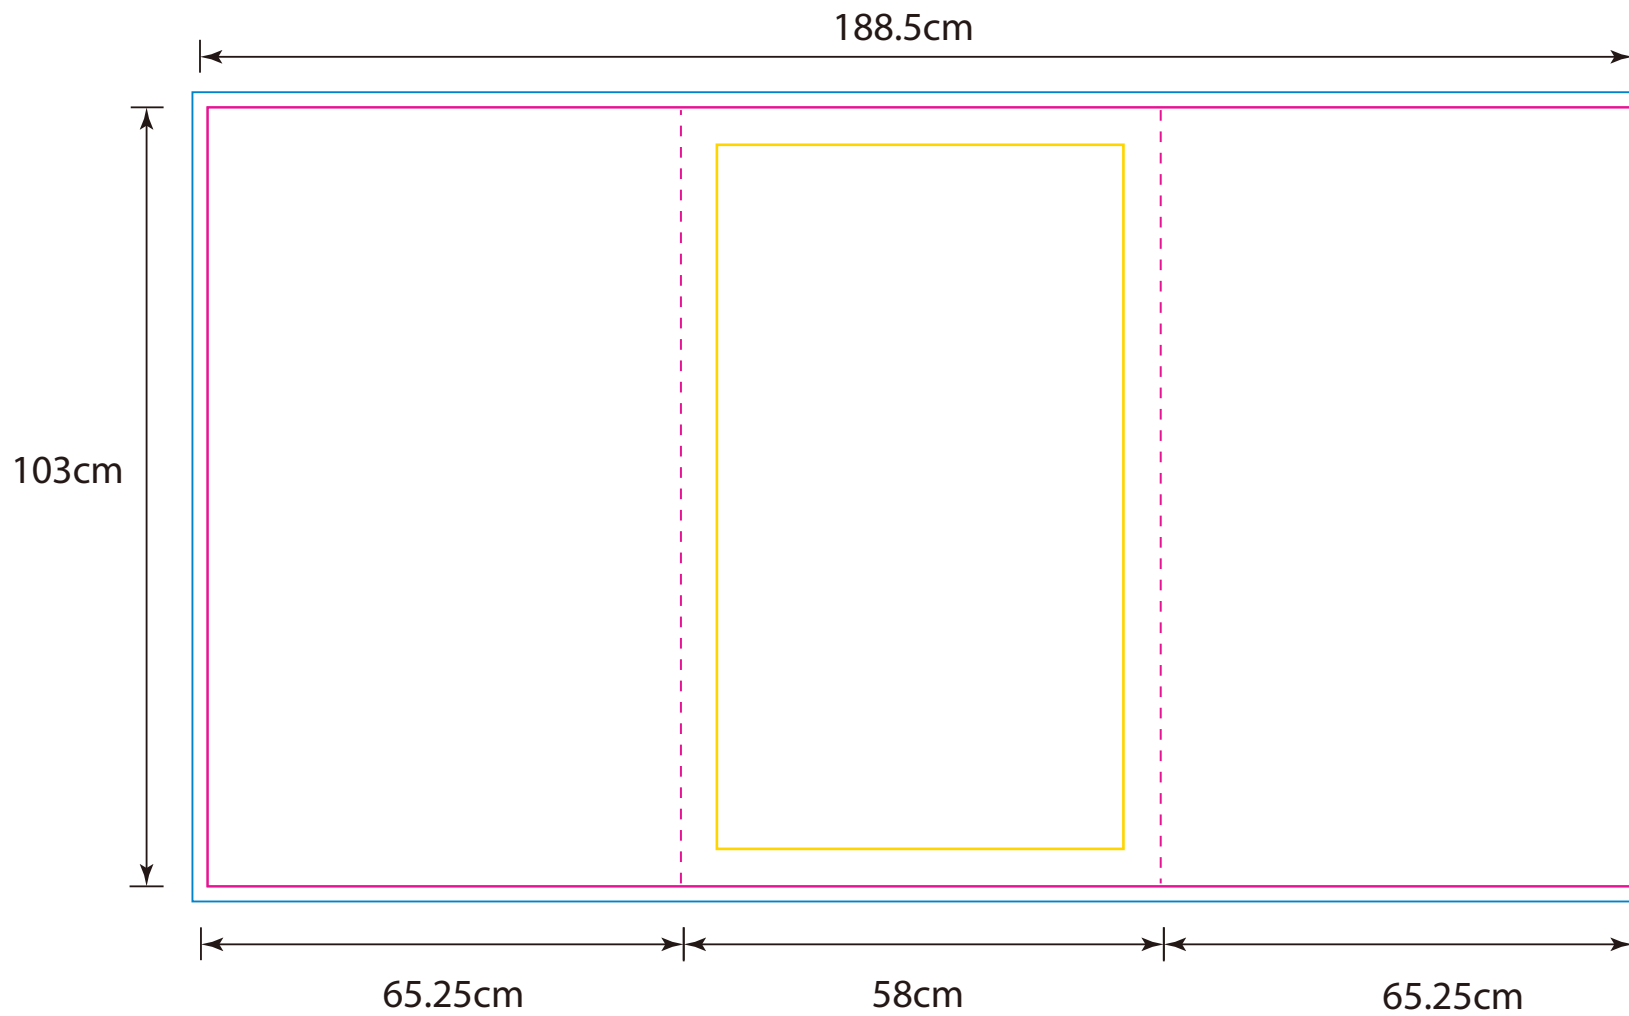

Product: POS94
Product Size: 600x400x1000mm
Decoration Options: Sublimation

Shown at 10% actual size
Print size:1885mm(w) x 1030mm(h)

-  Safe print area
-  Bleed area
-  Knife line