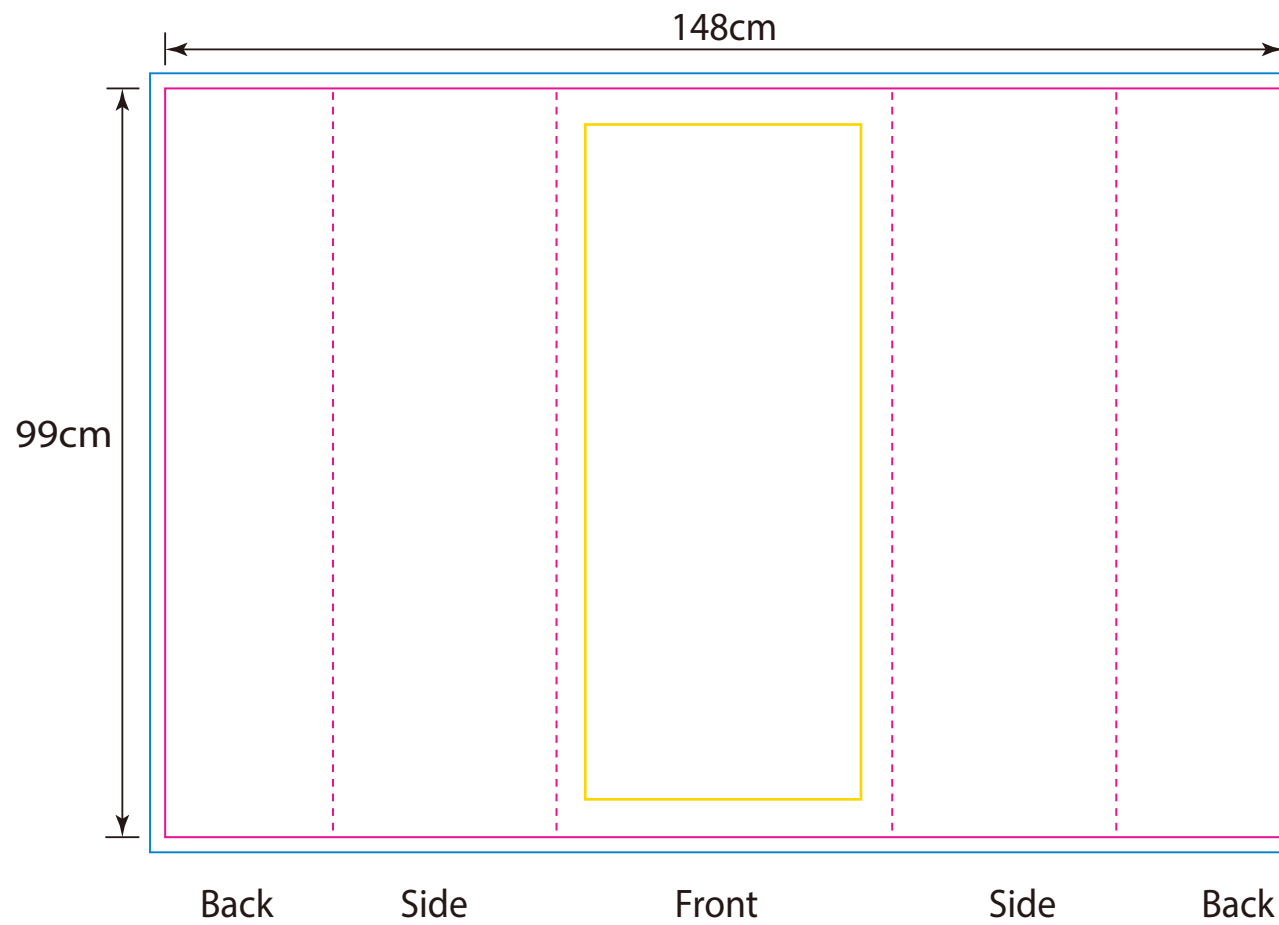

Product: POS93  
Product Size: 600x400x1000mm  
Decoration Options: Sublimation

Shown at 10% actual size  
Print size:1480mm(w) x 990mm(h)

-  Safe print area
-  Bleed area
-  Knife line