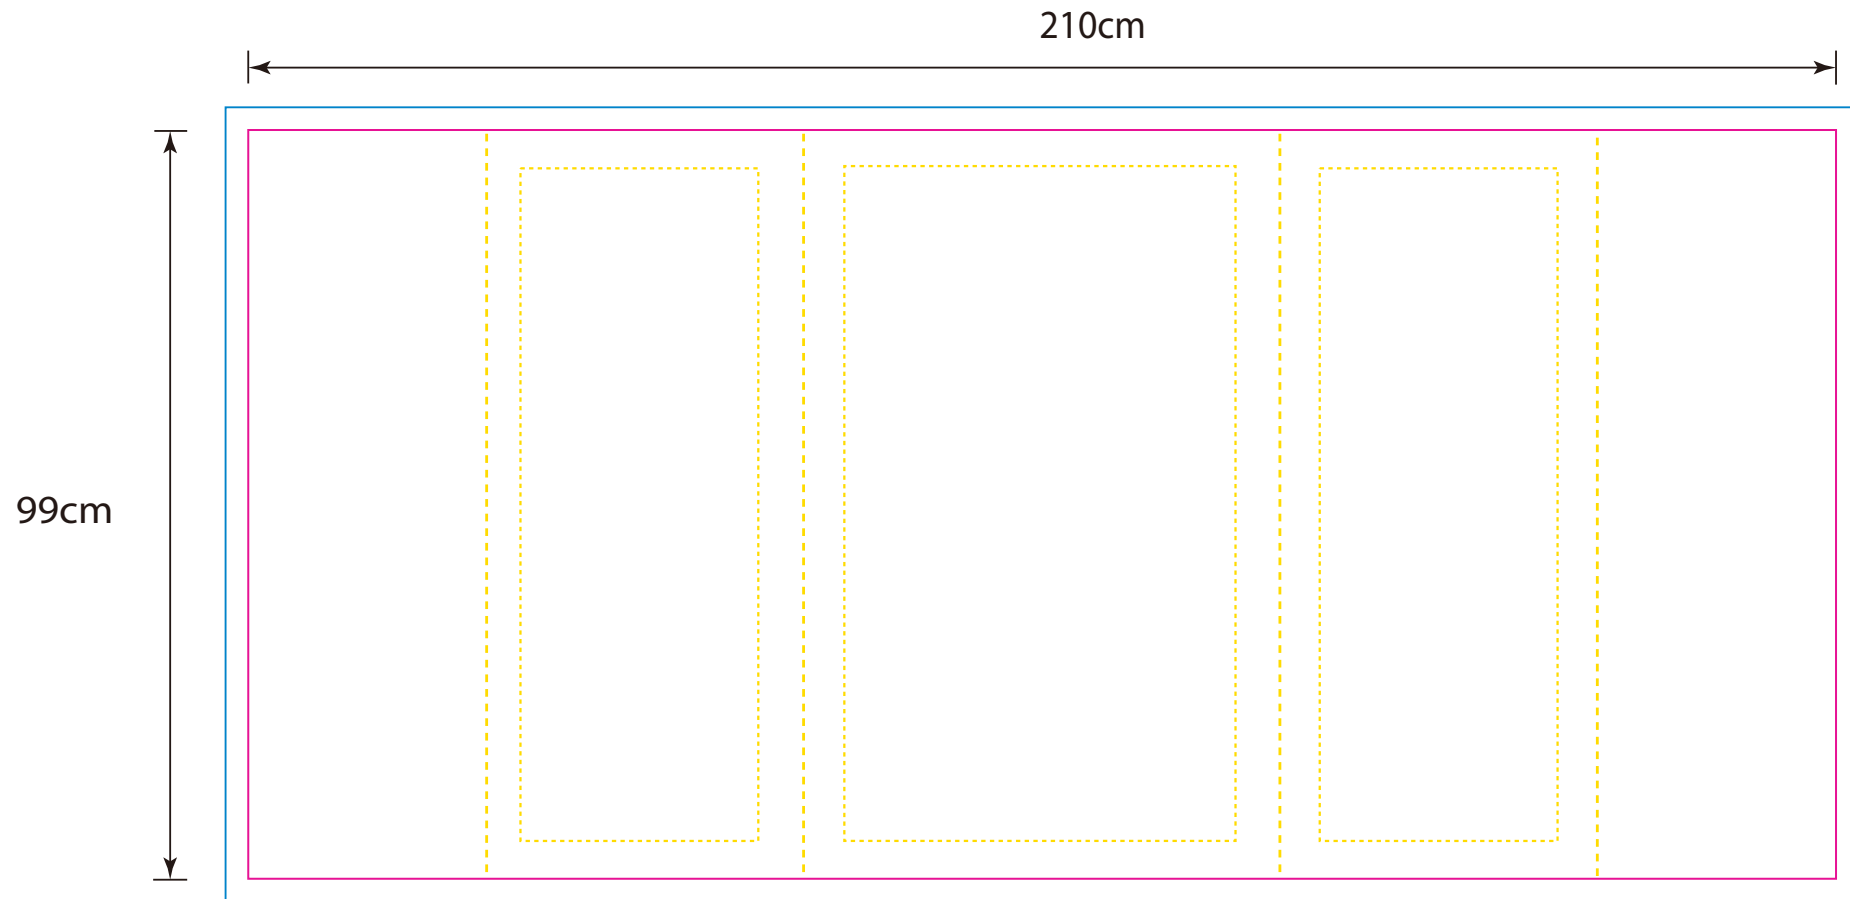

Product: POS92
Product Size: 800 x 500 x 1000mm
Decoration Options: Sublimation

Shown at 10% actual size
Print size:2100mm(w) x 990mm(h)

-  Safe print area
-  Bleed area
-  Knife line