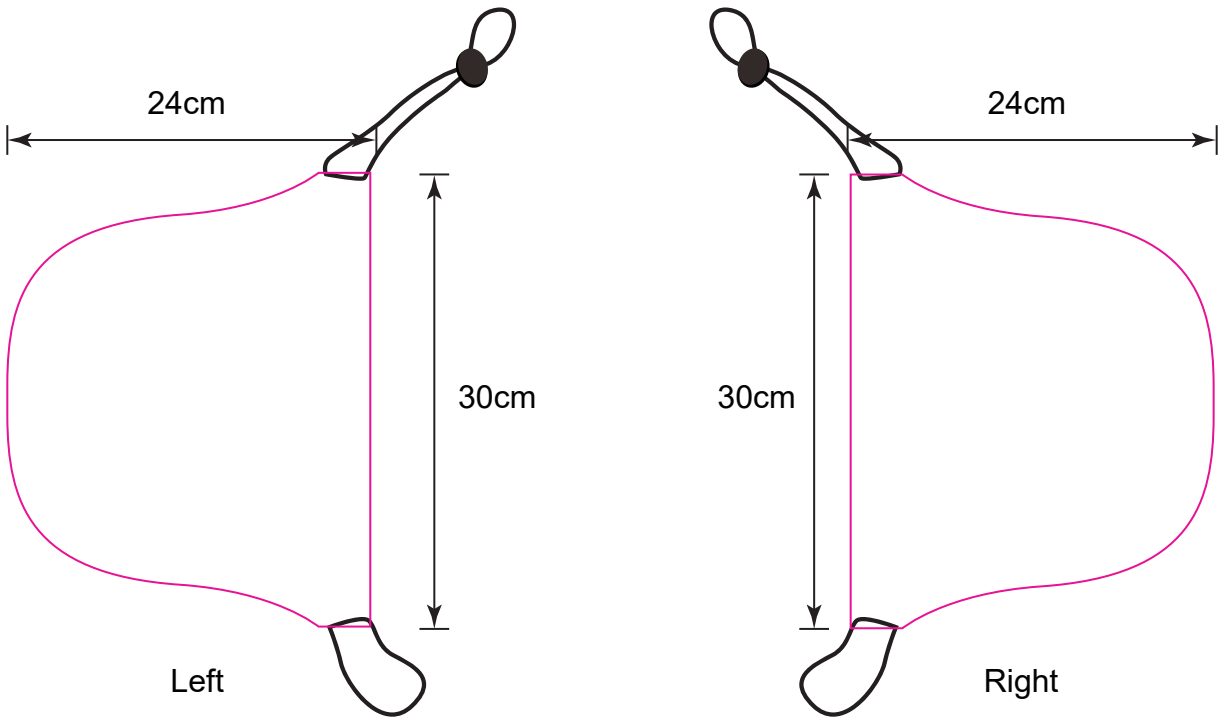

Product: POS88  
Product Size: 240x300mm  
Decoration Options: sublimation

Shown at 20% actual size

Print size: 240mm(w) x 300mm(h)

- Safe print area
- Bleed area
- Knife line