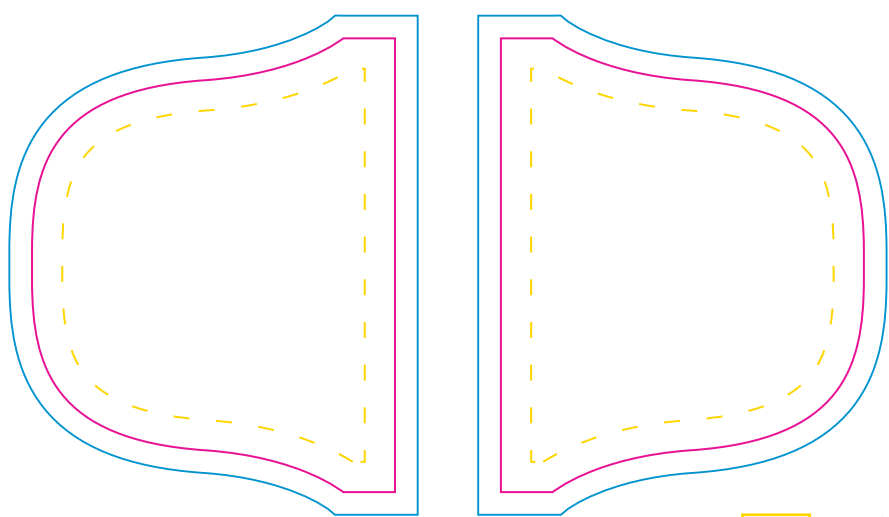

Product: POS88  
Product Size: 240x300mm  
Decoration Options: sublimation

Shown at 20% actual size

Print size: 240mm(w) x 300mm(h)

- Safe print area
- Bleed area
- Knife line