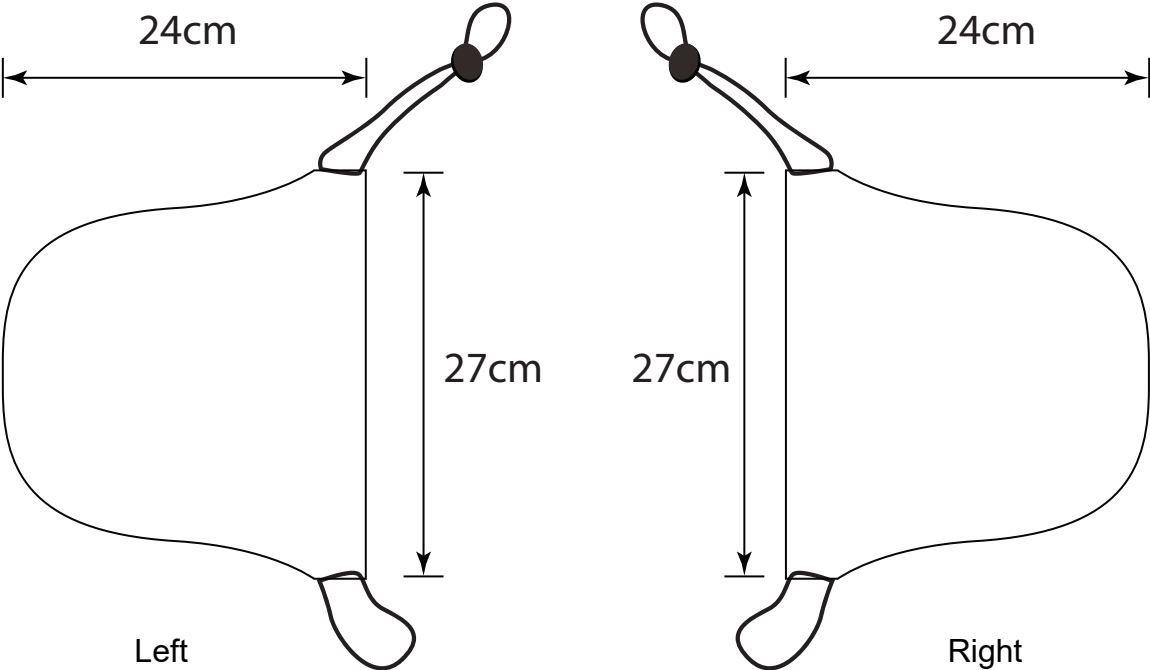

Product: POS87
Product Size: 240x270mm
Decoration Options: sublimation

Shown at 20% actual size

Print size:240mm(w) x 270mm(h)

- Safe print area
- Bleed area
- Knife line