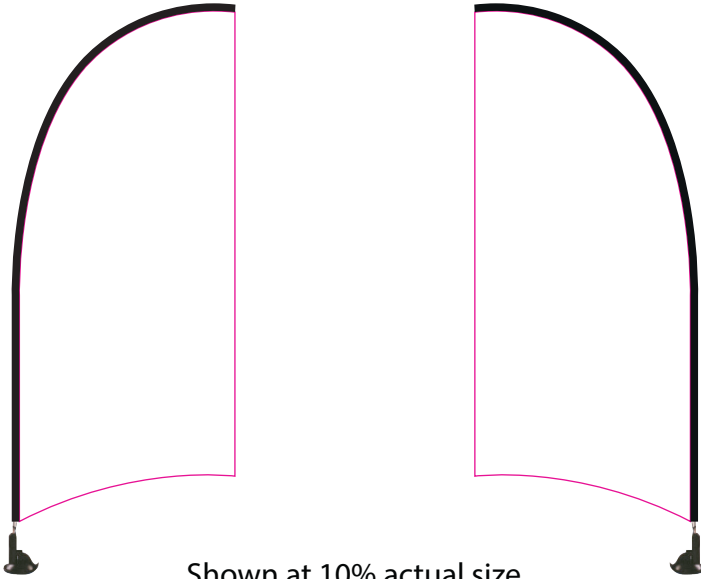

Product: POS82  
Product Size: 285x675mm  
Decoration Options: Sublimation

Front

Back

Shown at 10% actual size

Print size:285mm(w) x 675mm(h)