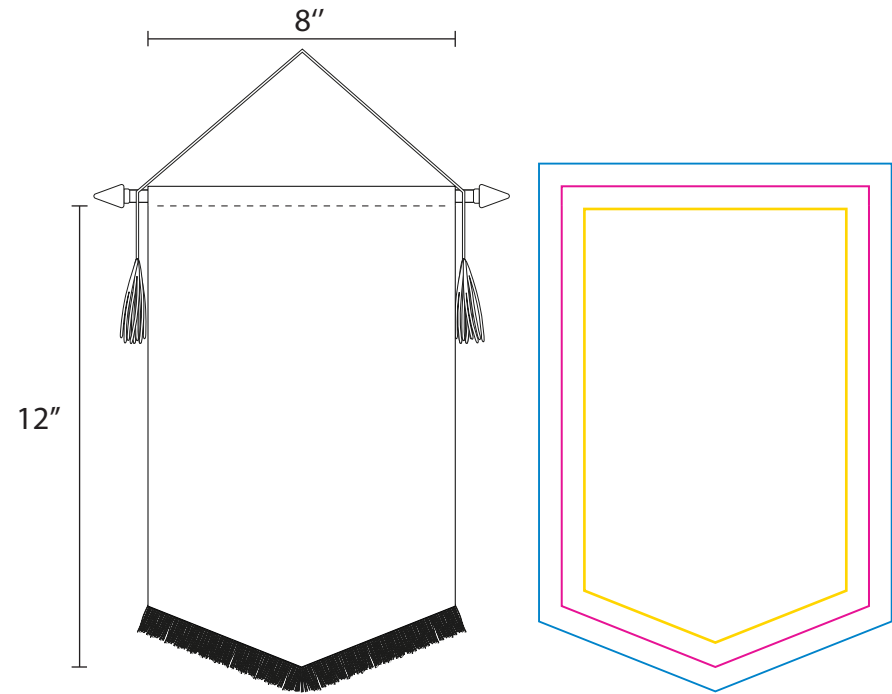

Product: POS69
Product Size: 203.2x304mm
Decoration Options: Sublimation

Sublimation

○○ Wooden Round Head

Shown at 20% actual size
Print size:203.2mm(w) x 317.7mm(h)

- Safe print area
- Bleed area
- Knife line

◁▷ Golden sharp corner

Shown at 20% actual size
Print size:203.2mm(w) x 317.7mm(h)

- Safe print area
- Bleed area
- Knife line