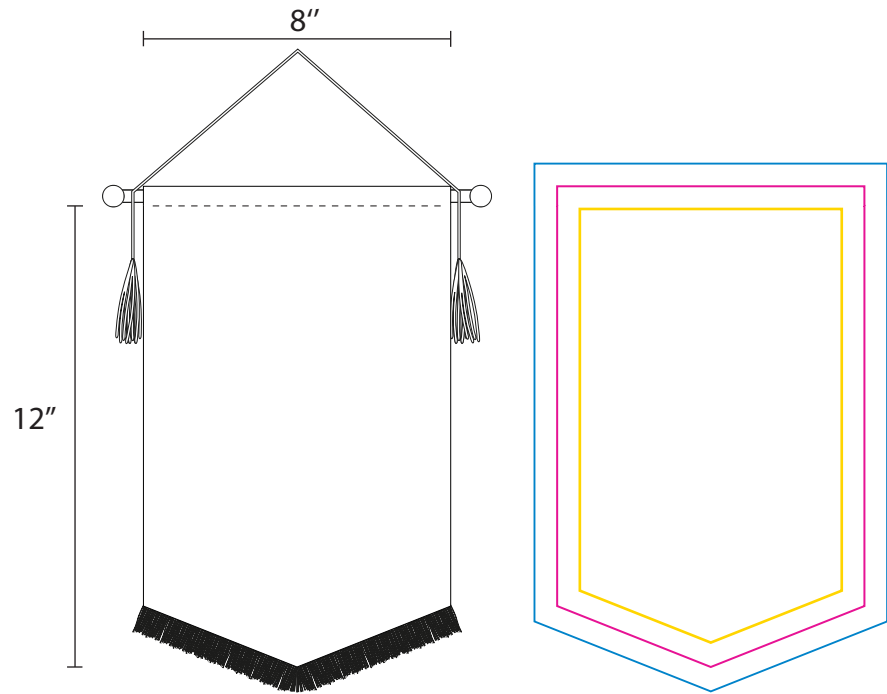

Product: POS69
Product Size: 203.2x304mm
Decoration Options: Sublimation

Sublimation

○○ Wooden Round Head

Shown at 20% actual size
Print size:203.2mm(w) x 317.7mm(h)

- Safe print area
- Bleed area
- Knife line

◁▷ Golden sharp corner

Shown at 20% actual size
Print size:203.2mm(w) x 317.7mm(h)

- Safe print area
- Bleed area
- Knife line