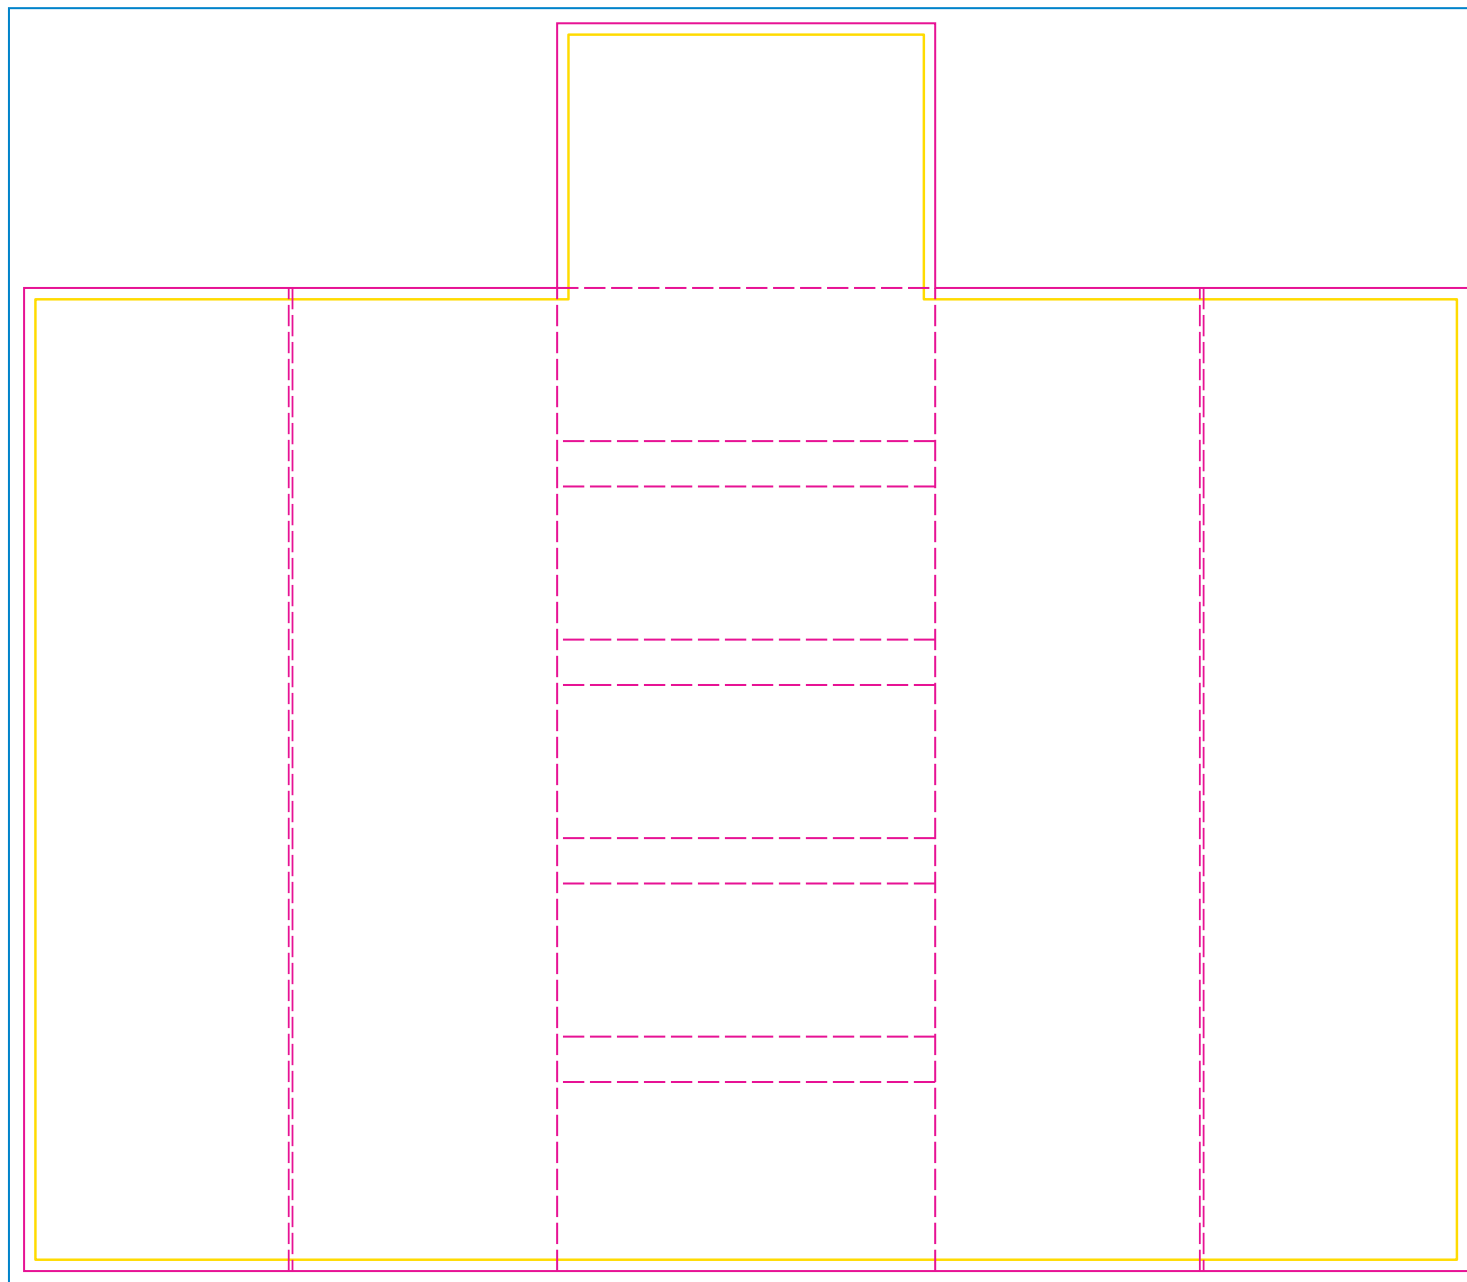

Product: POS57
 Product Size: 500mm(w)×1650mm(h)×350mm(d)
 Decoration Options: Full colour print

left outside left inside Front right inside right outside

Print size:1910mm(w) x 1650mm(h)
 Shown at 10% actual size

Back

Print size:500mm(w) x 1650mm(h)

The front panel:

Print size:500mm(w) x 250mm(h)

The front panel:

Print size:500mm(w) x 60mm(h)

- Knife line
- Safe print area
- Bleed line

- Surface Treatment:
- Glossy
 - Matte Lamination