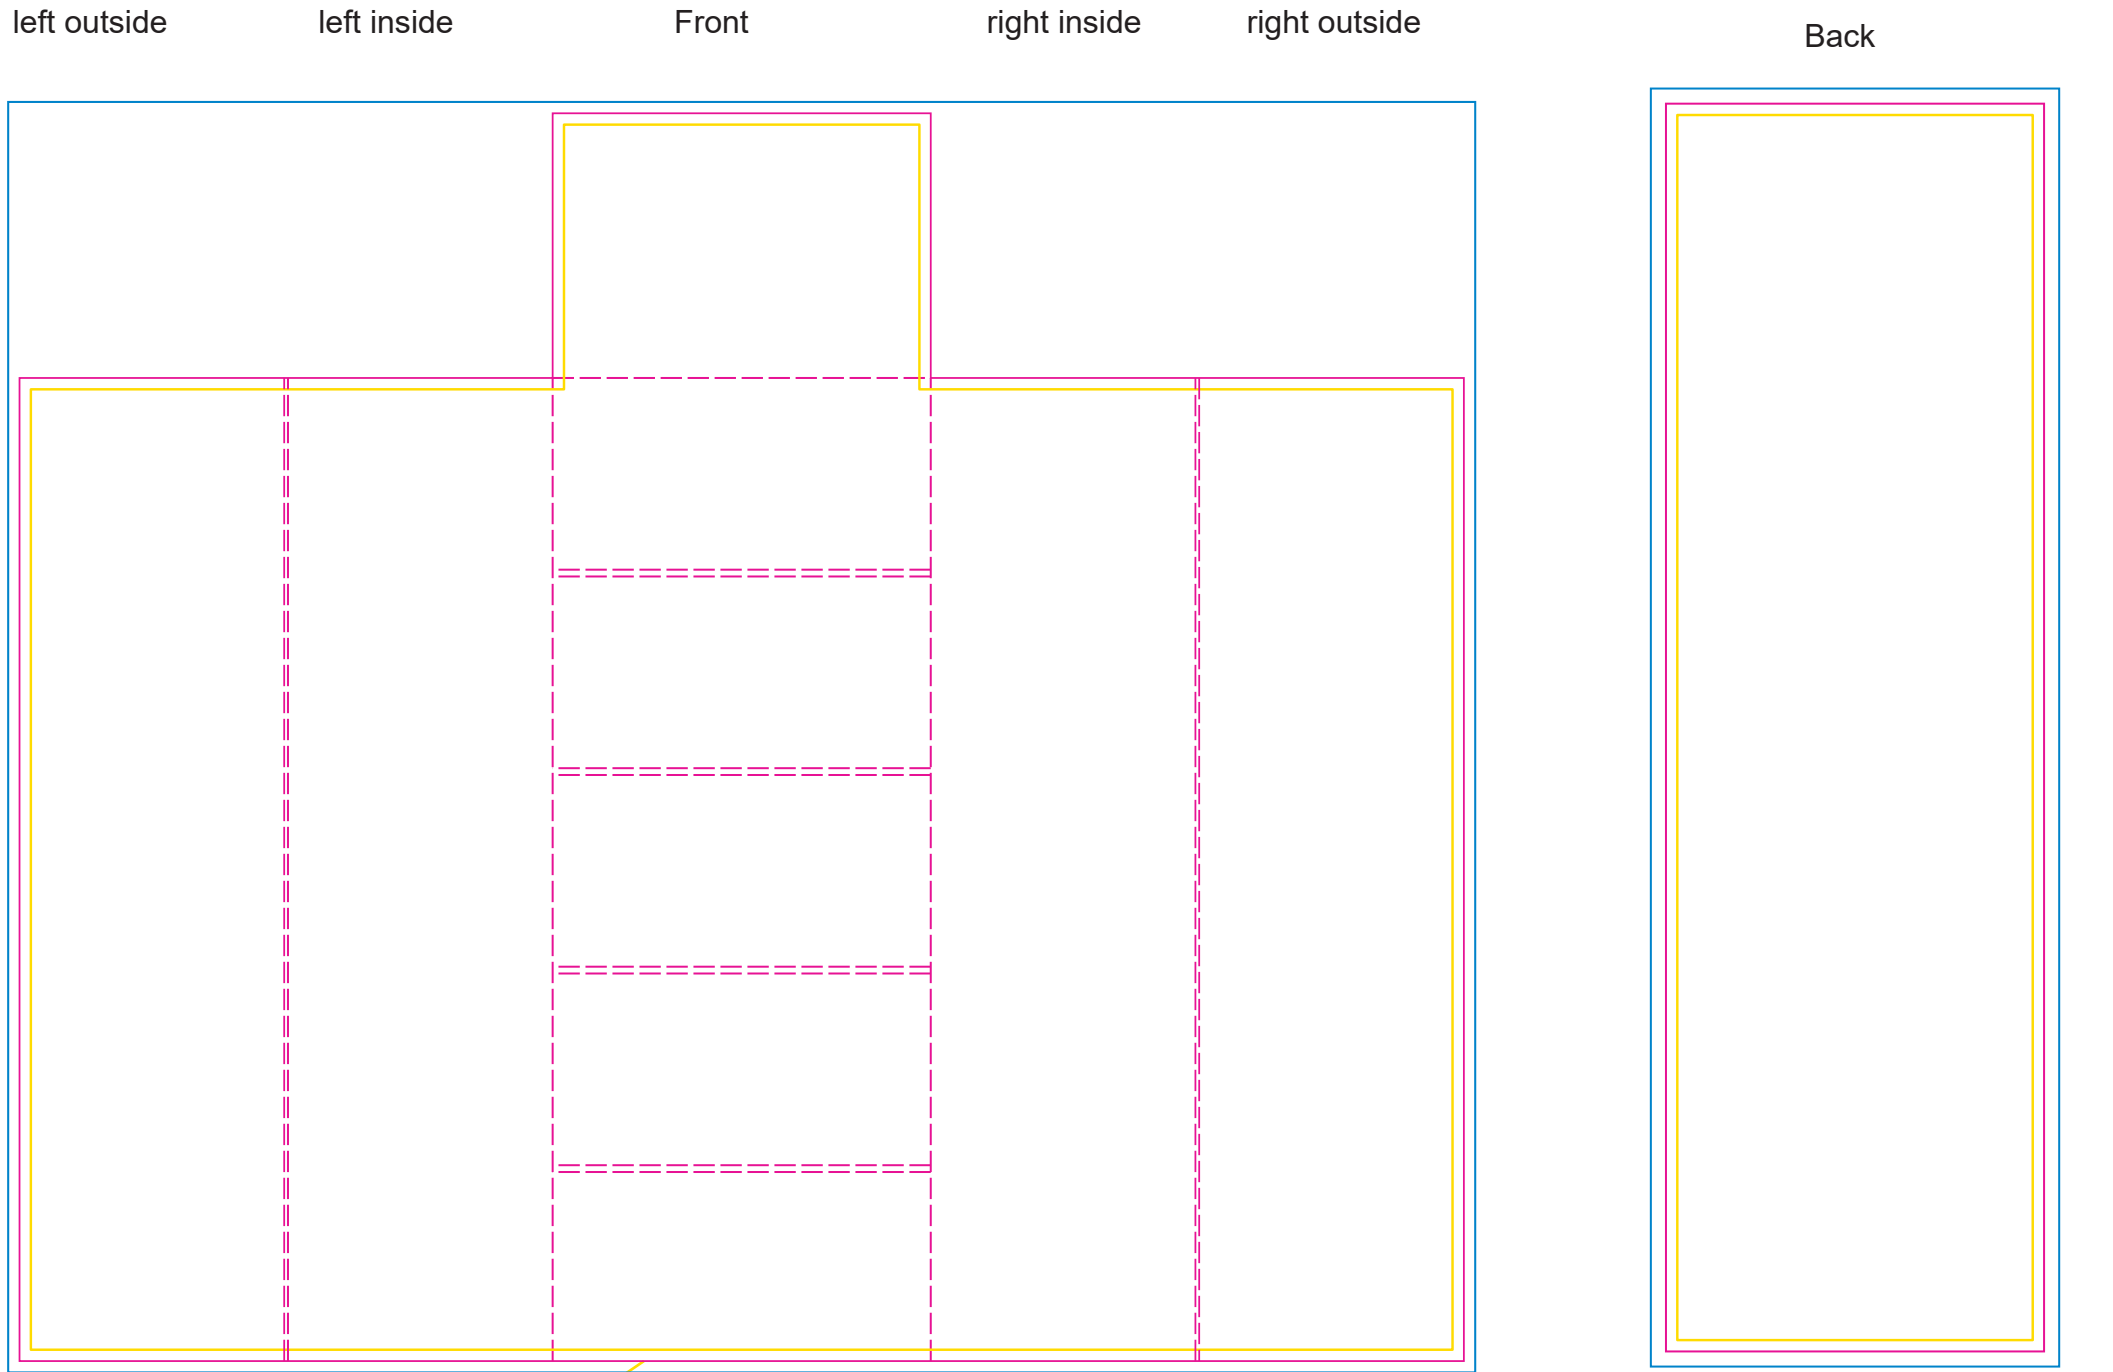

Product: POS54
 Product Size: 500mm(w)×1650mm(h)×350mm(d)
 Decoration Options: Full colour print

The front panel:

Print size:500mm(w) x 250mm(h)

Print size:1910mm(w) x 1650mm(h)

Shown at 10% actual size

- Knife line
- Safe print area
- Bleed line

- Surface Treatment:
- Glossy
 - Matte Lamination

Print size:500mm(w) x 1650mm(h)