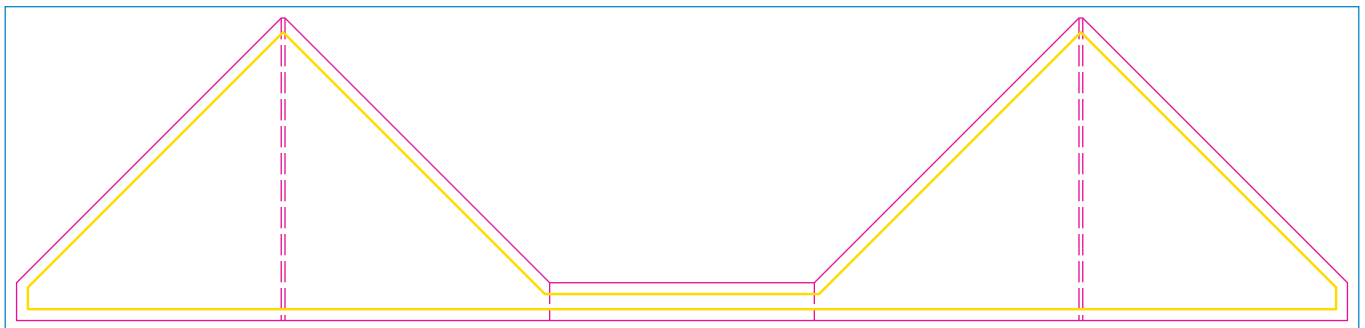

Product: POS46  
Product Size: 350mm(w)×520mm(h)×350mm(d)  
Decoration Options: Full colour print

Back inside

Print size:350mm(w) x 520mm(h)

Left inside

Left outside

Right outside

Right inside

Print size:1760mm(w) x 400mm(h)  
Shown at 10% actual size

-  Knife line
-  Safe print area
-  Bleed line

Surface Treatment:  Glossy  
 Matte Lamination