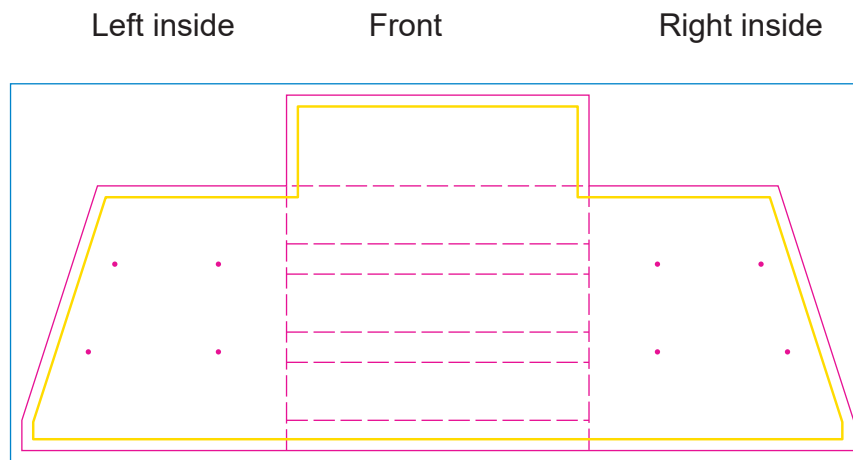

Product: POS45  
 Product Size: 400mm(w)×470mm(h)×350mm(d)  
 Decoration Options: Full colour print

Print size:1100mm(w) x 470mm(h)

Left outside

Right outside

Print size:350mm(w) x 350mm(h)

The front panel:

Print size:400mm(w) x 40mm(h)

Shown at 10% actual size

- Knife line
- Safe print area
- Bleed line

- Surface Treatment:  Glossy  Matte Lamination