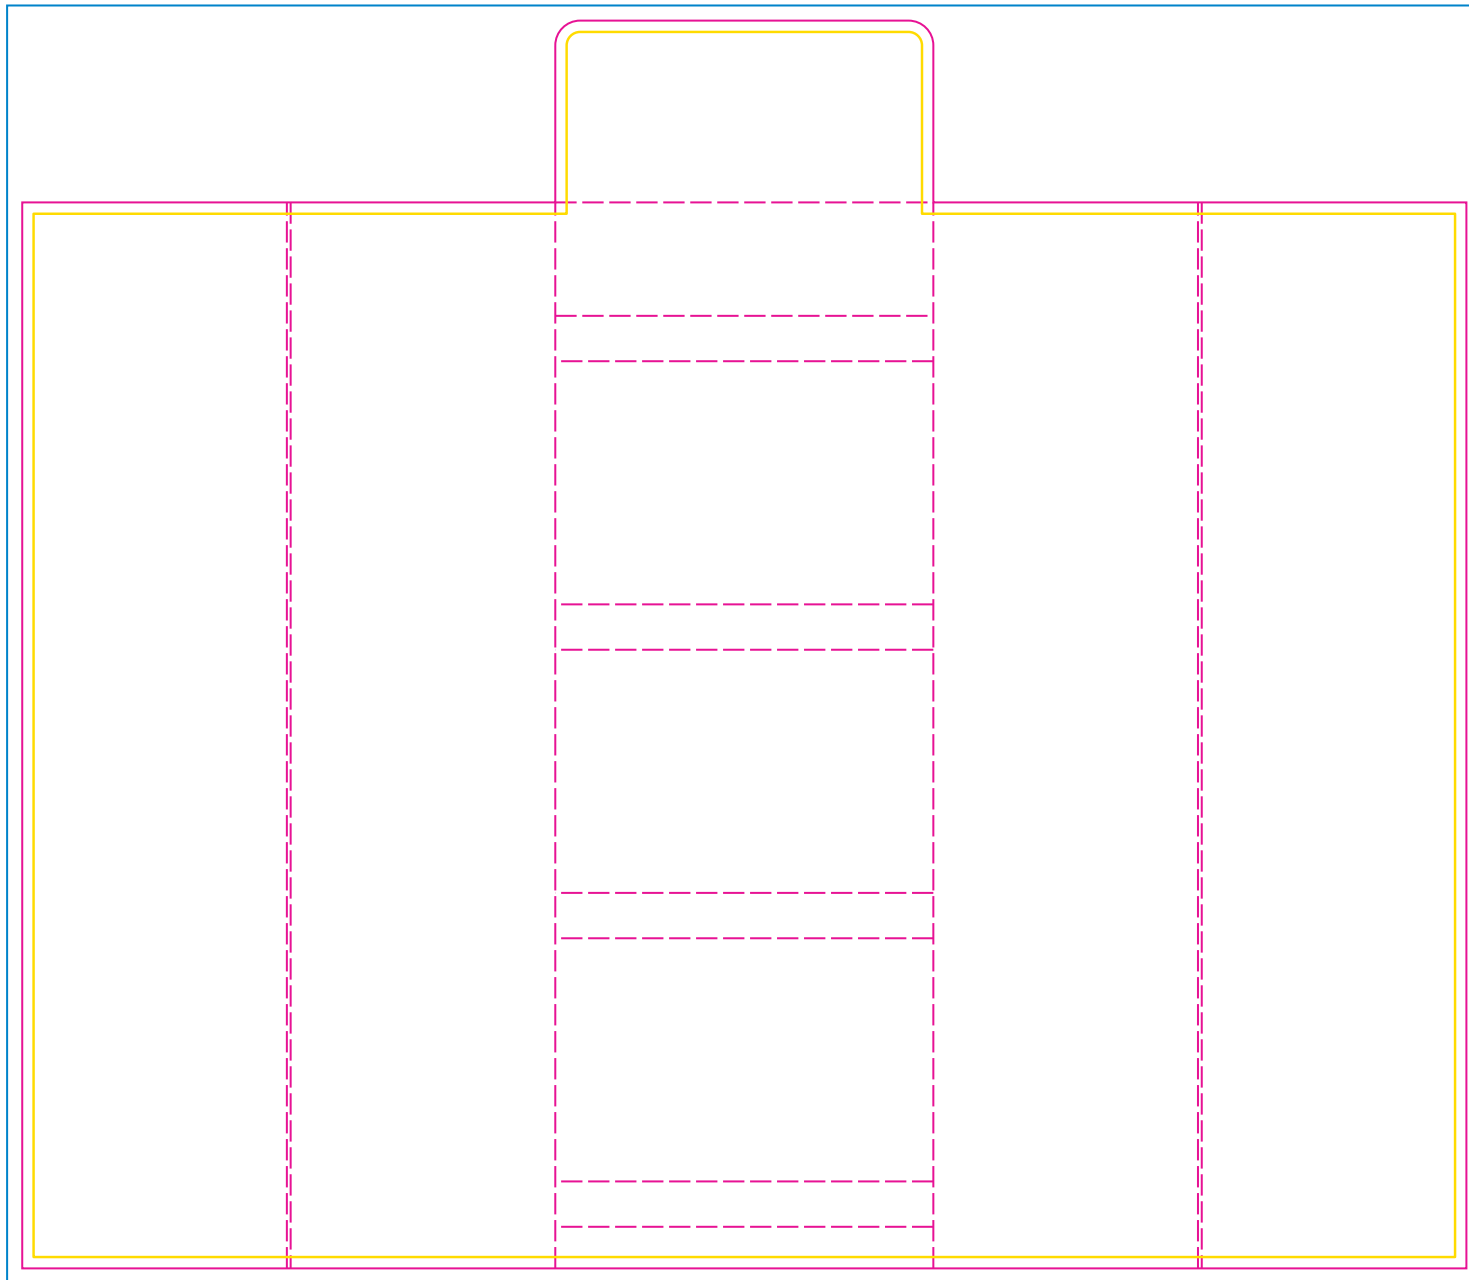

Product: POS43
 Product Size: 500mm(w)×1650mm(h)×350mm(d)
 Decoration Options: Full colour print

left outside left inside Front right inside right outside

Print size:1910mm(w) x 1650mm(h)
 Shown at 10% actual size

Back

Print size:500mm(w) x 1650mm(h)

The front panel:

Print size:500mm(w) x 60mm(h)

- Knife line
- Safe print area
- Bleed line

- Surface Treatment:
- Glossy
 - Matte Lamination