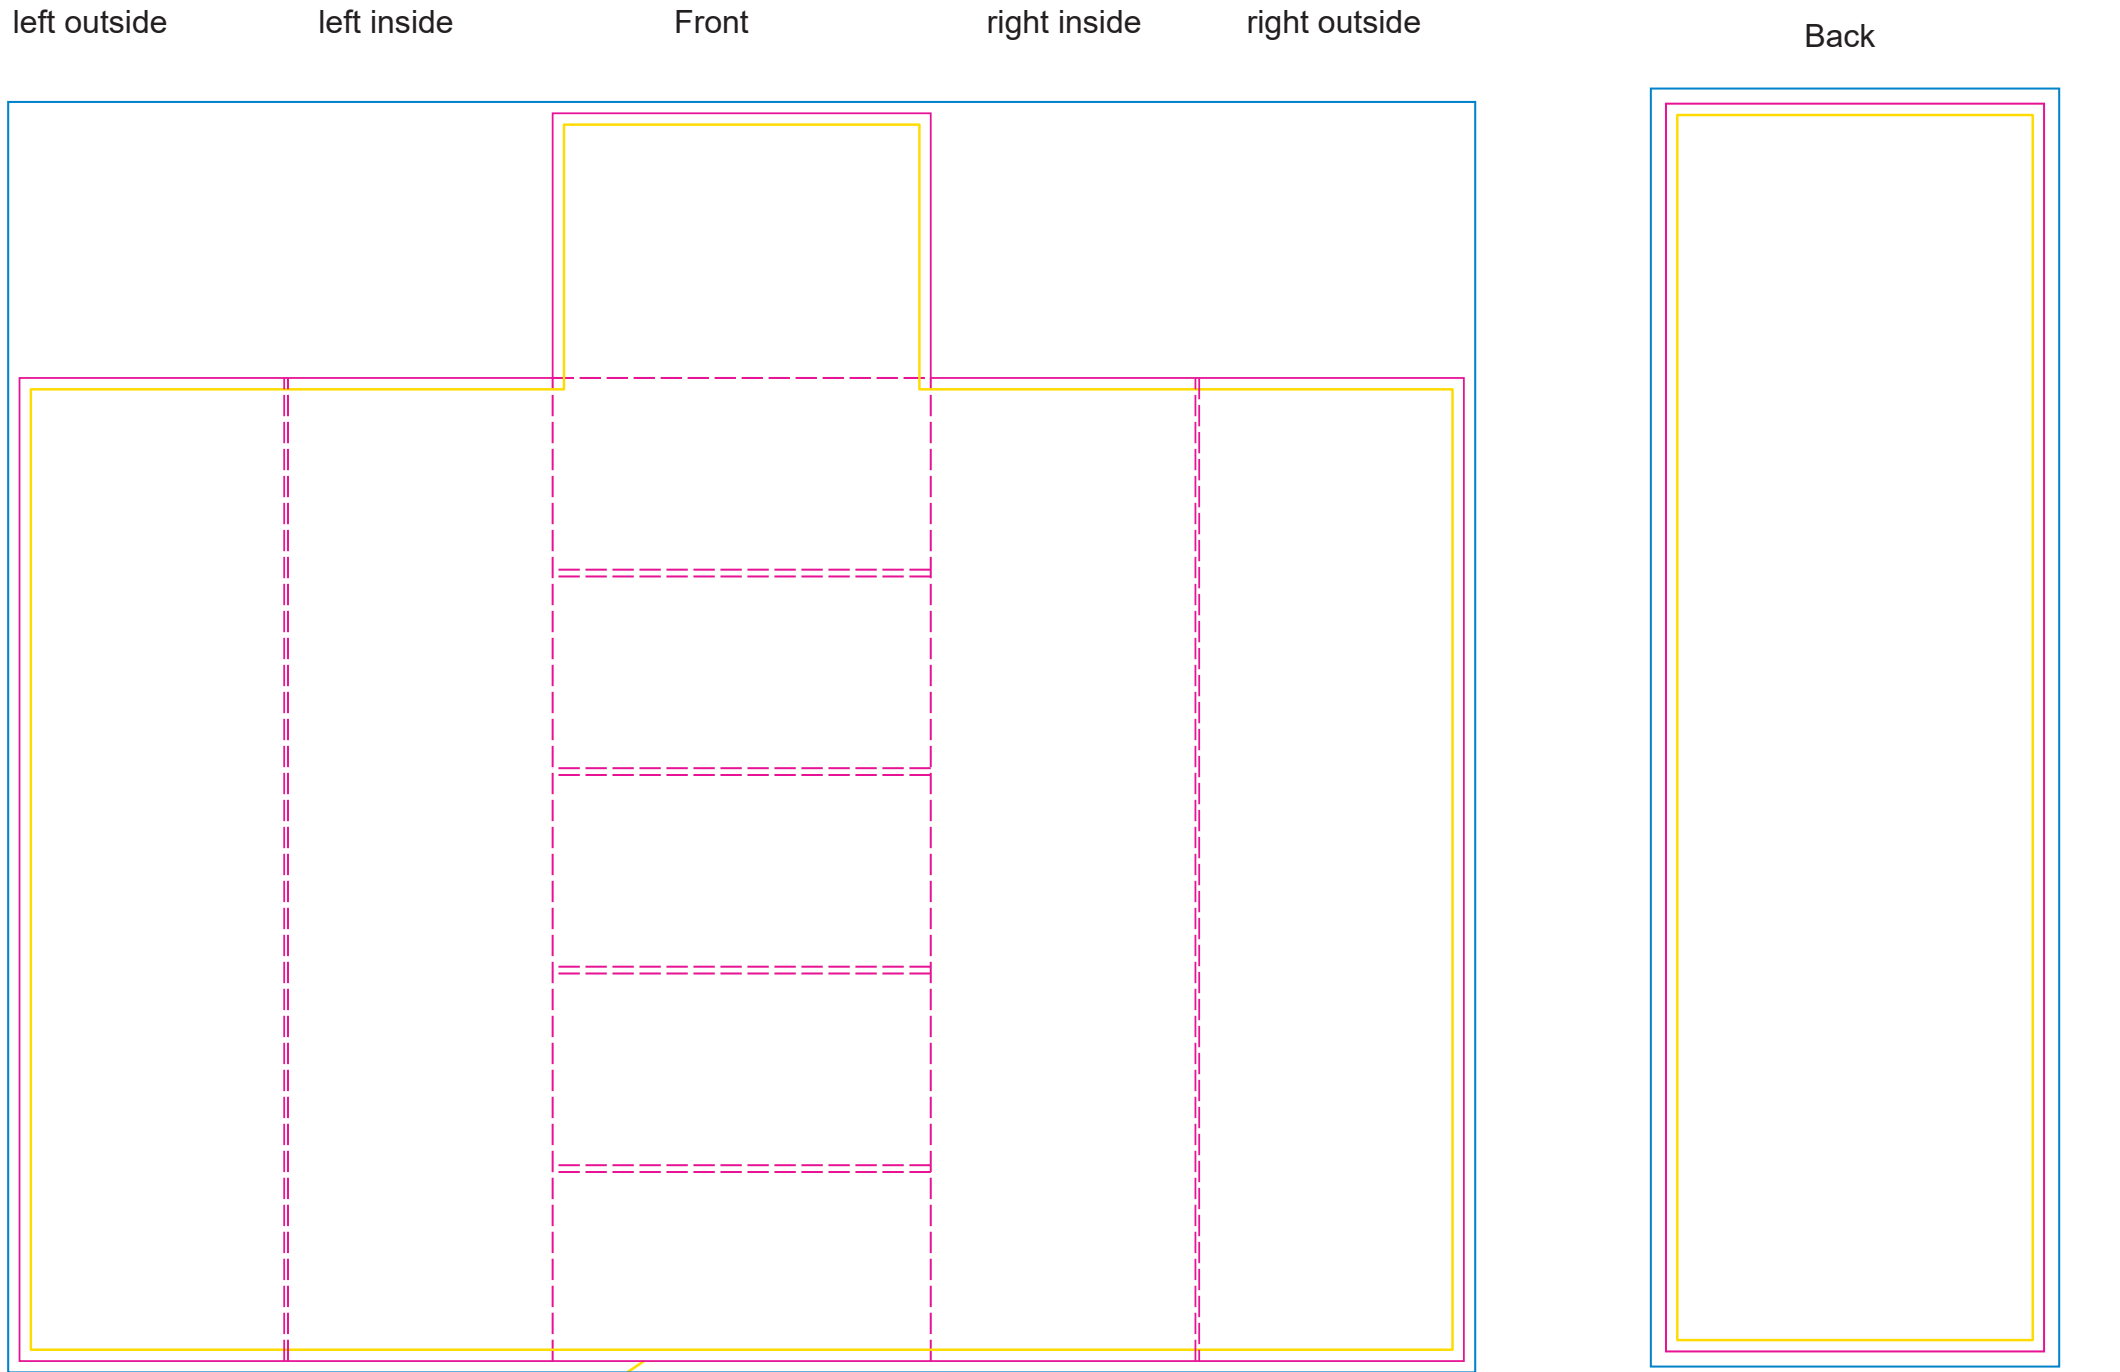

Product: POS42
 Product Size: 500mm(w)×1650mm(h)×350mm(d)
 Decoration Options: Full colour print

Print size:500mm(w) x 1650mm(h)

The front panel:

Print size:1910mm(w) x 1650mm(h)

Shown at 10% actual size

- Knife line
- Safe print area
- Bleed line

- Surface Treatment:
- Glossy
 - Matte Lamination

Print size:500mm(w) x 250mm(h)