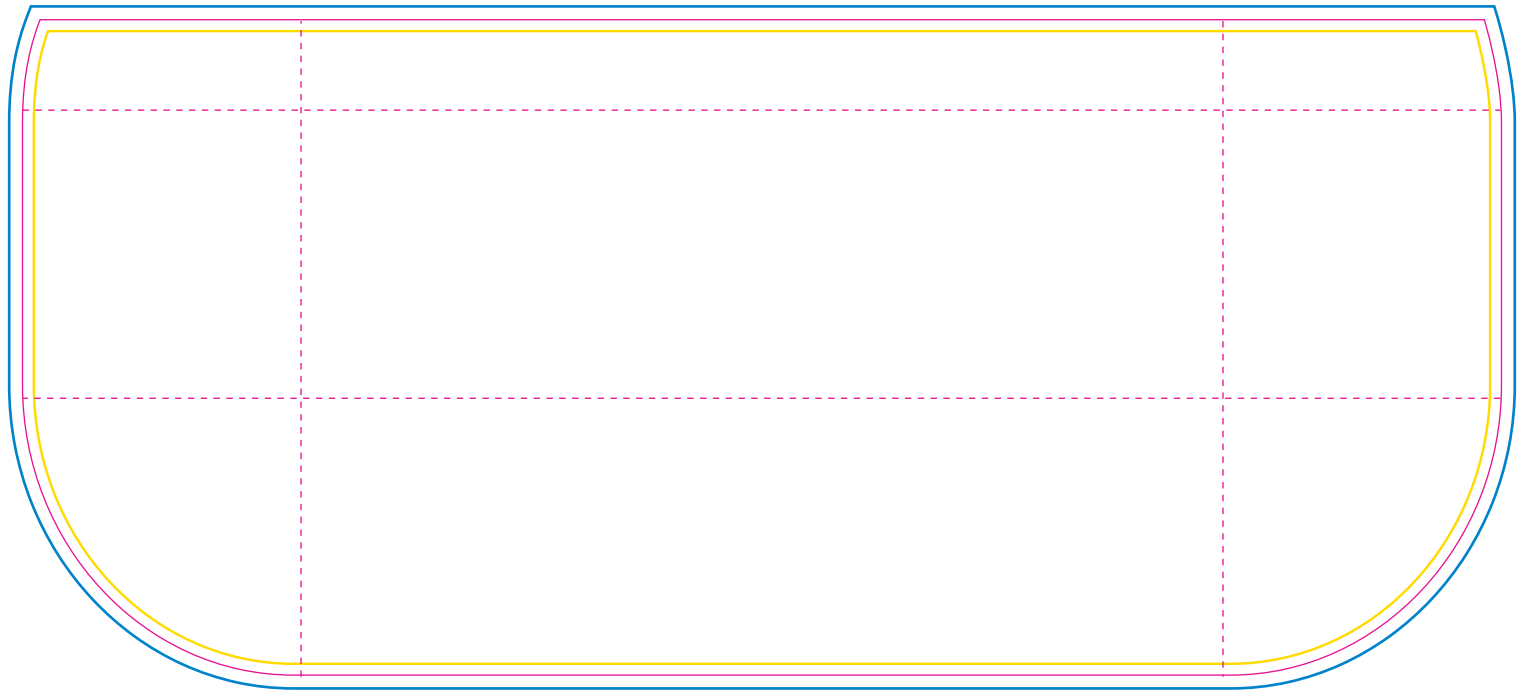

Product: POS33
Product Size: Table size: 243.84cm L x 76.20cm W x 73.66cm H; Table cover size: 391.16x172.72cm
Decoration Options: Sublimation

Full Colour Sublimation Available in
Deluxe 300D Poly-Waterproof, Oilproof, Wrinkle Resistant & Stain-Resistant
Premium 300D Poly-Wrinkle Resistant & Flame Retardant
Standard 300D Poly-Wrinkle Resistant

Direct Print Available in
250g Soft Knitted Silky Options
160g Fine Twill Fabric with Tightness

Print size: 3911.6mm(W)x 1733.2mm(H)

Shown at 5% actual size

- Knife line
- Safe print area
- Bleed line