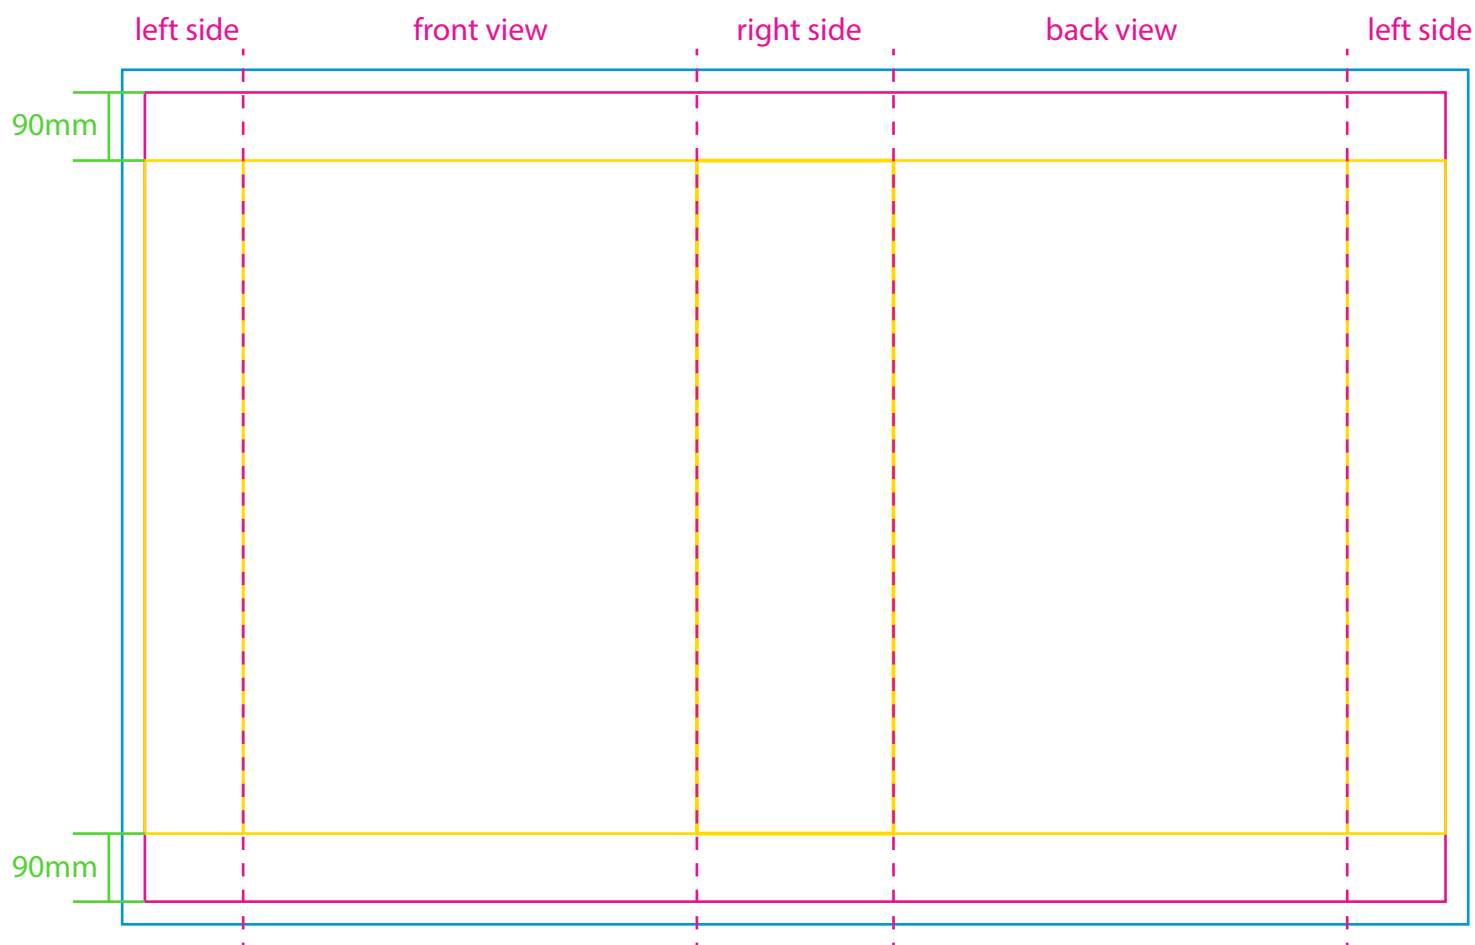

Product: POS325
Product Size: 60cm x 40cm x 100cm
Decoration Options: Sublimation

Print size: 1720mm(w) x 1070mm(h)
Shown at 10% actual size

-  Safe print area
-  Bleed area
-  Knife line