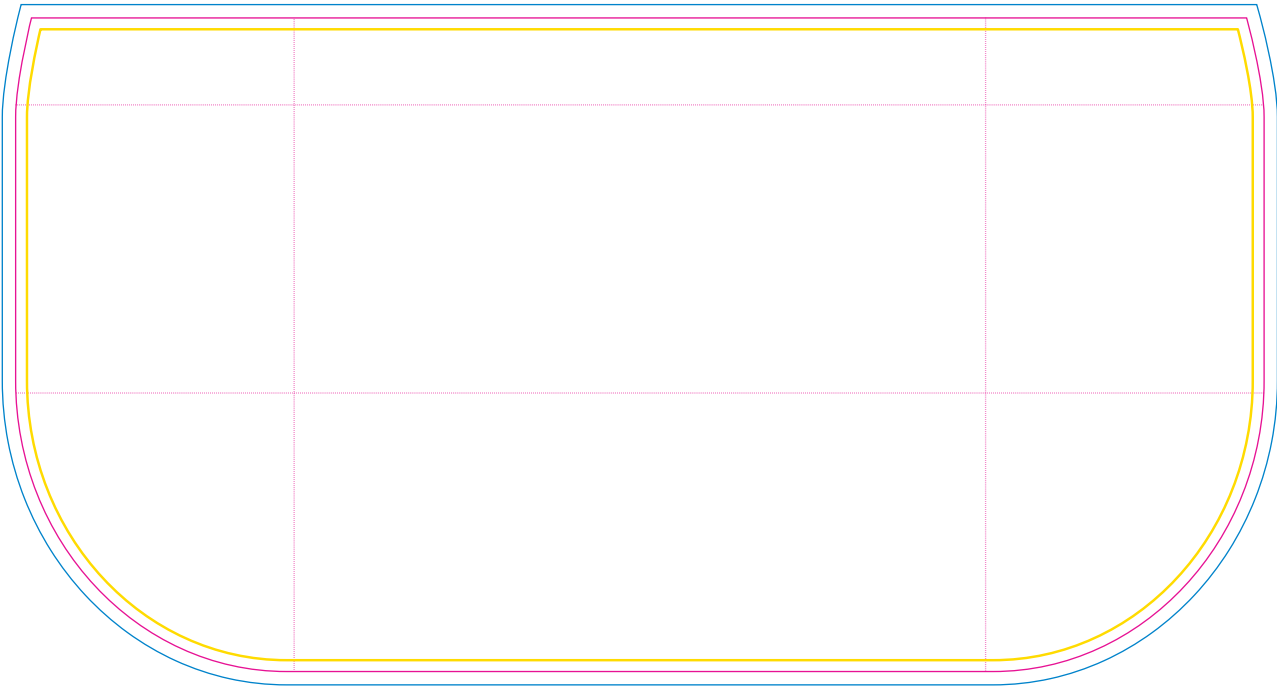

Product: POS32  
Product Size: Table size: 182.88cm L x 76.20cm W x 73.66cm H Table cover size: 330.20x172.72cm  
Decoration Options: Sublimation

Full Colour Sublimation Available in  
Deluxe 300D Poly-Waterproof, Oilproof, Wrinkle Resistant & Stain-Resistant  
Premium 300D Poly-Wrinkle Resistant & Flame Retardant  
Standard 300D Poly-Wrinkle Resistant

Direct Print Available in  
250g Soft Knitted Silky Options  
160g Fine Twill Fabric with Tightness

Print size: 3302mm(W)x1728.5mm(H)  
Shown at 5% actual size

- Knife line
- Safe print area
- Bleed line