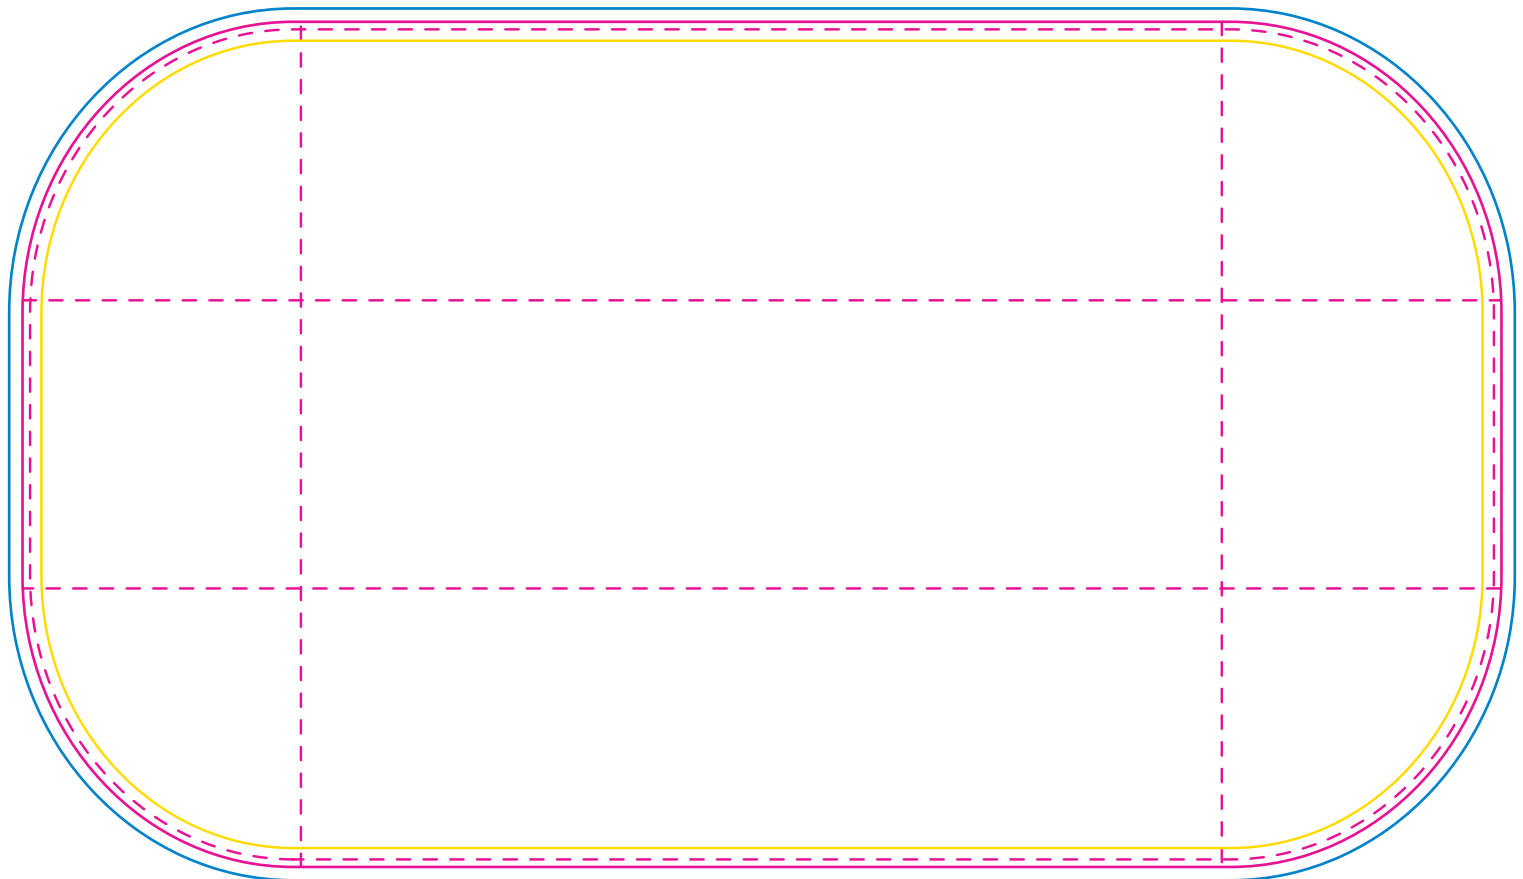

Product: POS30
Product Size: Table size: 243.84cm L x 76.20cm W x 73.66cm H; Table cover size: 391.16x223.52cm
Decoration Options: Sublimation

Full Colour Sublimation Available in
Deluxe 300D Poly-Waterproof, Oilproof, Wrinkle Resistant & Stain-Resistant
Premium 300D Poly-Wrinkle Resistant & Flame Retardant
Standard 300D Poly-Wrinkle Resistant

Direct Print Available in
250g Soft Knitted Silky Options
160g Fine Twill Fabric with Tightness

Print size: 3911.6mm(W)x2235mm(H)
Shown at 5% actual size

- Knife line
- Safe print area
- Bleed line