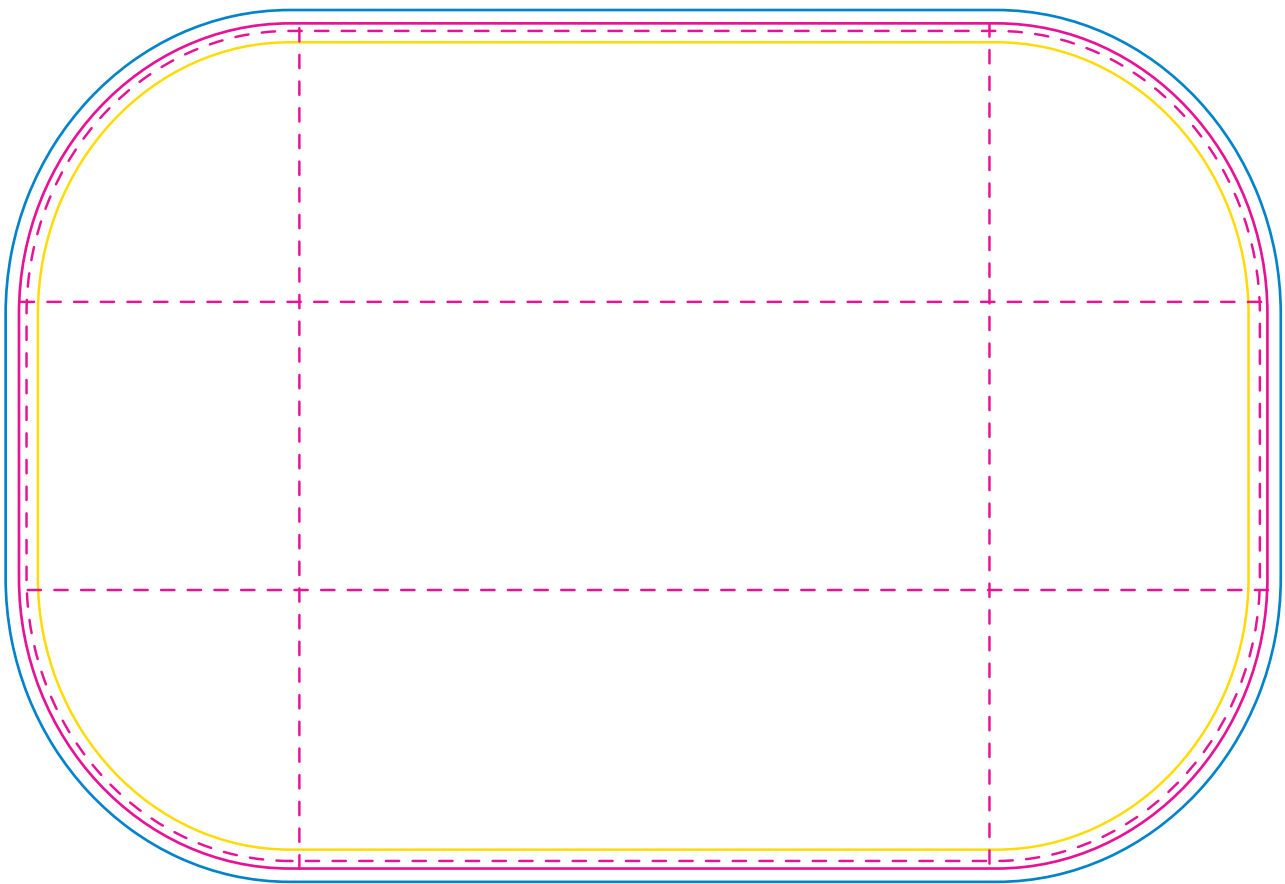

Product: POS29  
Product Size: Table size: 182.88cm L x 76.20cm W x 73.66cm H; Table cover size: 330.20x223.52cm  
Decoration Options: Sublimation

Full Colour Sublimation Available in  
Deluxe 300D Poly-Waterproof, Oilproof, Wrinkle Resistant & Stain-Resistant  
Premium 300D Poly-Wrinkle Resistant & Flame Retardant  
Standard 300D Poly-Wrinkle Resistant

Direct Print Available in  
250g Soft Knitted Silky Options  
160g Fine Twill Fabric with Tightness

Print size: 3302mm(W)x2235.2mm(H)  
Shown at 5% actual size

- Knife line
- Safe print area
- Bleed line