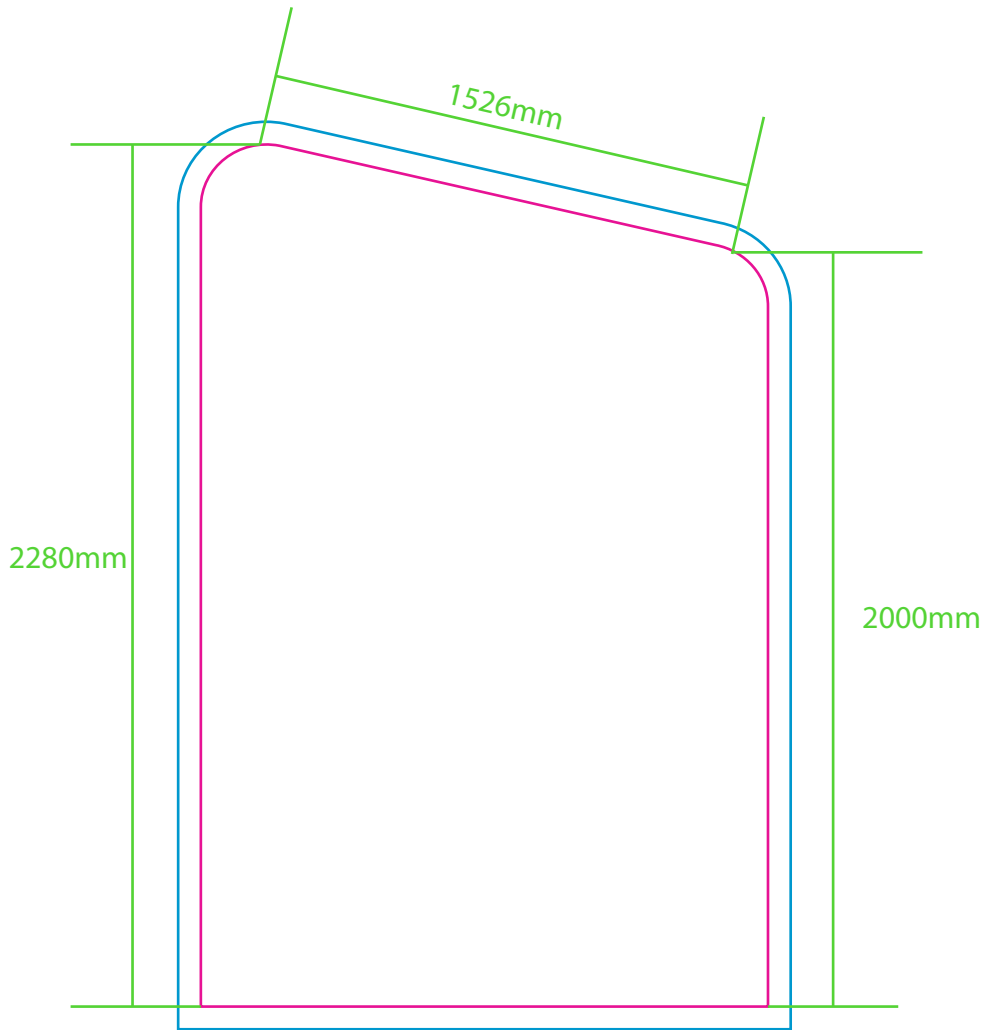

Product: POS280
Product Size: 1500mm(w)x 2280mm(h)
Decoration Options: Sublimation

Print size: 1500mm(w) x 2280mm(h)
Shown at 5% actual size

— Knife line
— Bleed area