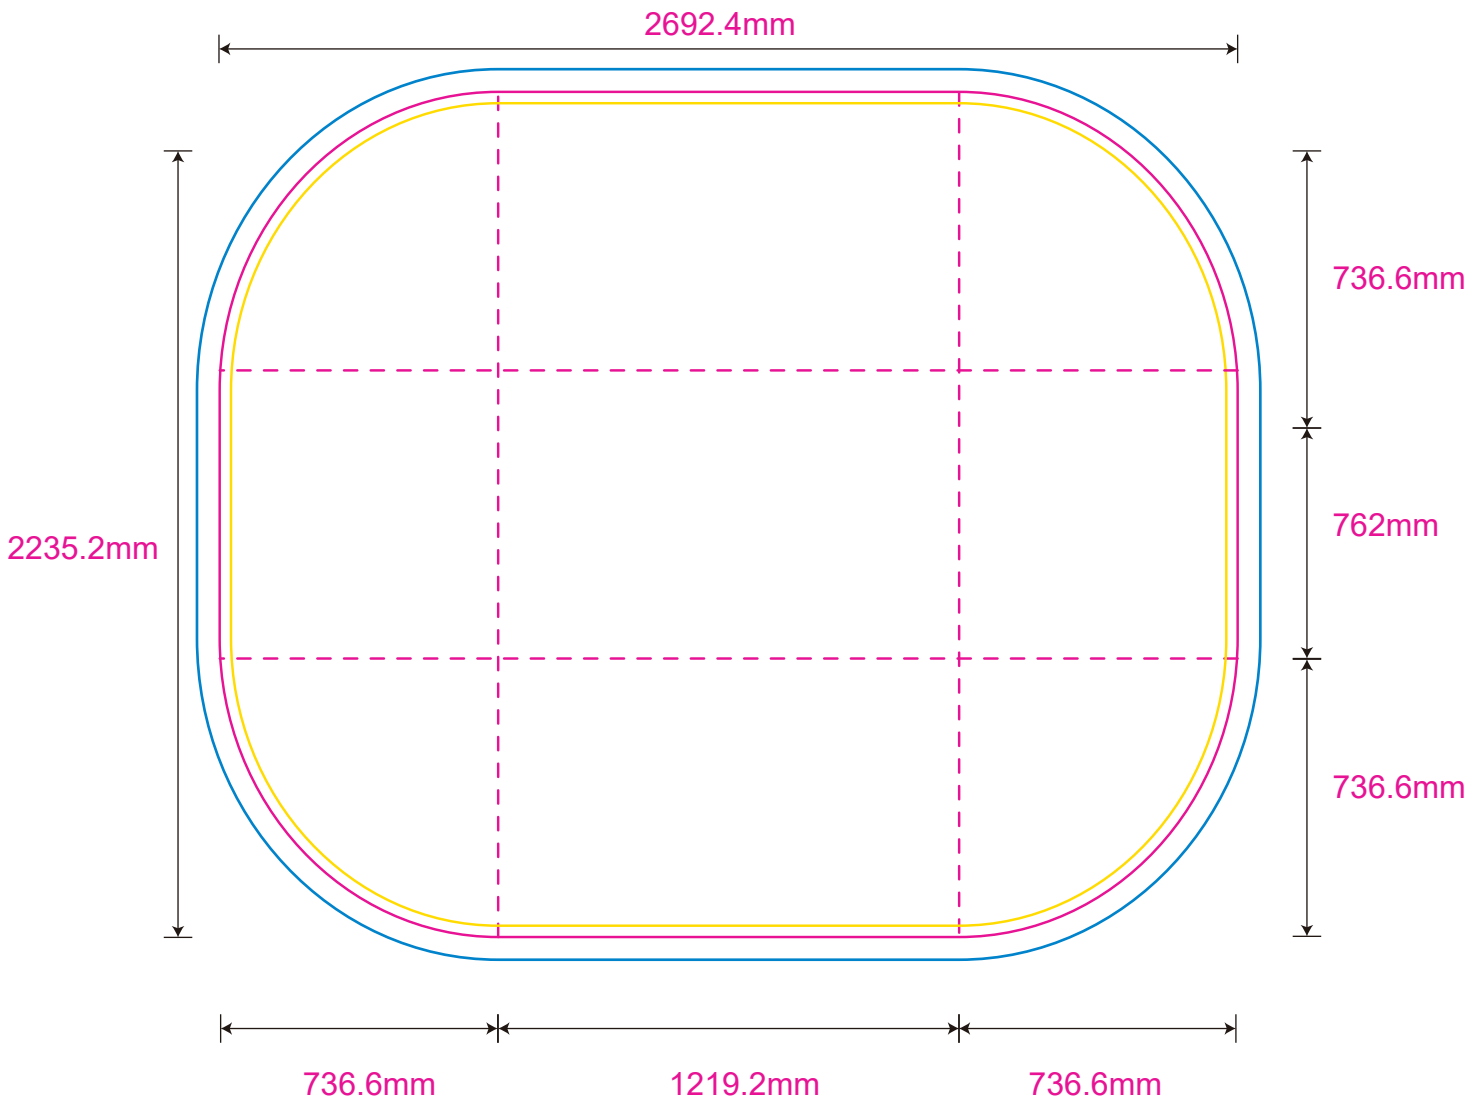

Product: POS28  
Product Size: Table size: 121.92cm L x 76.20cm W x 73.66cm H; Table cover size: 269.24x223.52cm  
Decoration Options: Sublimation

Full Colour Sublimation Available in  
Deluxe 300D Poly-Waterproof, Oilproof, Wrinkle Resistant & Stain-Resistant  
Premium 300D Poly-Wrinkle Resistant & Flame Retardant  
Standard 300D Poly-Wrinkle Resistant

Direct Print Available in  
250g Soft Knitted Silky Options  
160g Fine Twill Fabric with Tightness

Print size: 2692.4mm(W)x2235.2mm(H)  
Shown at 5% actual size

- Knife line
  - Safe print area
  - Bleed line
- 
- Knife line
  - Bleed line