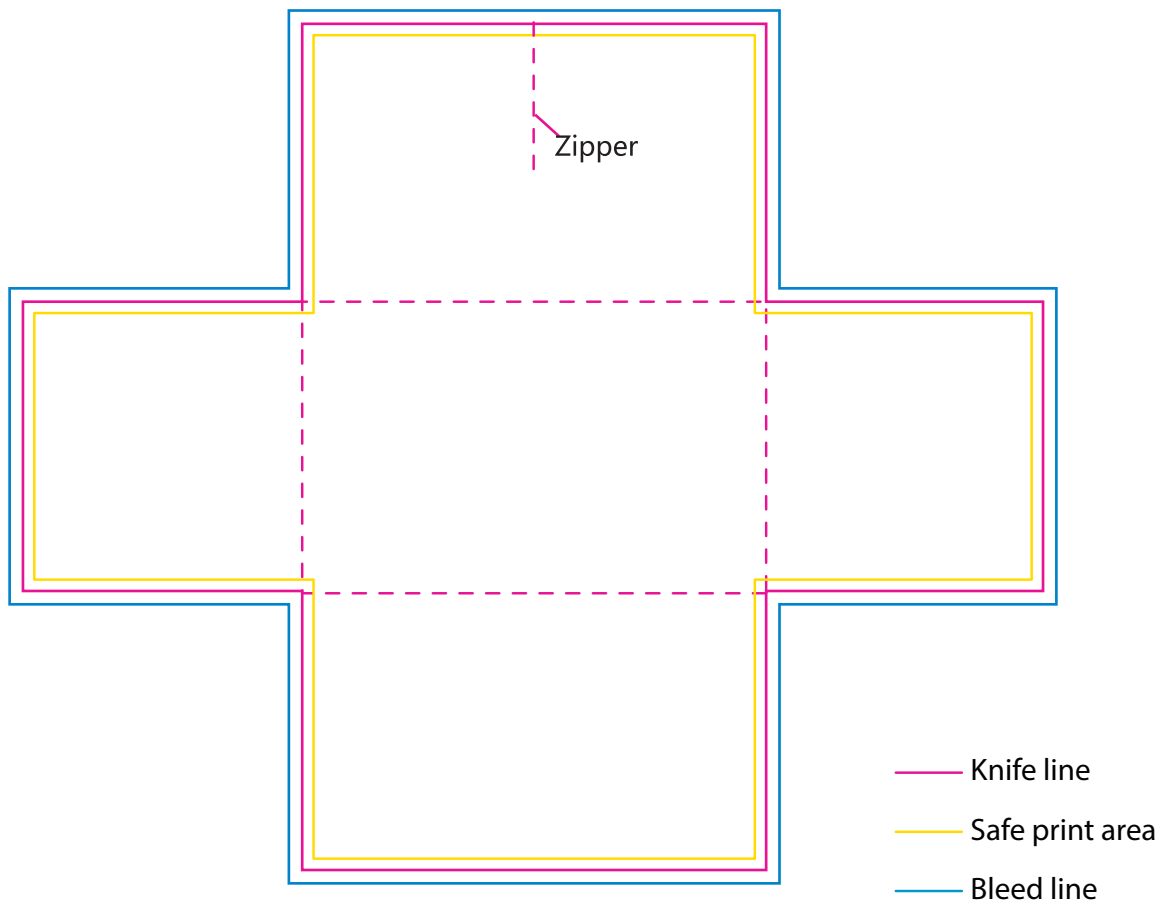

Product: POS25  
Product Size: Table size : 121.92cm L x 76.20cm W x 73.66cm H  
Table cover size: 269.24x223.52cm  
Decoration Options: Sublimation  
Full Colour Sublimation Available in  
Deluxe 300D Poly-Waterproof, Oilproof, Wrinkle Resistant & Stain-Resistant  
Premium 300D Poly-Wrinkle Resistant & Flame Retardant  
Standard 300D Poly-Wrinkle Resistant

Direct Print Available in  
250g Soft Knitted Silky Options  
160g Fine Twill Fabric with Tightness

Print size: 2698mm(W)x2237.8mm(H)  
Shown at 5% actual size