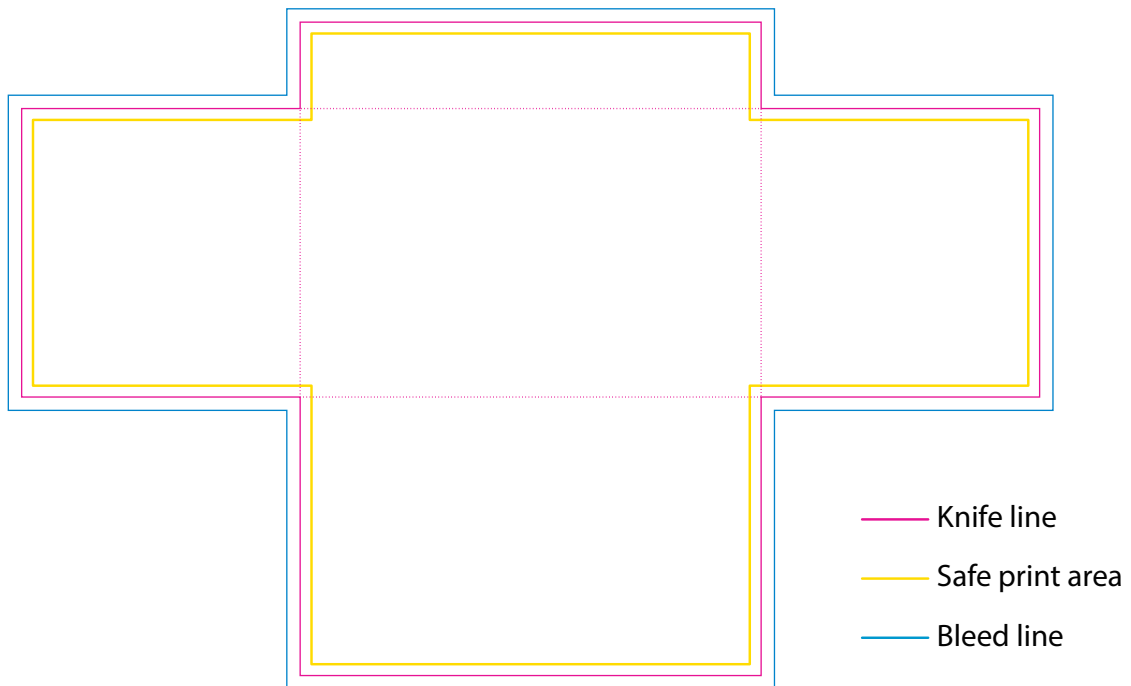

Product: POS22
Product Size: Table size: 121.92cm L x 76.20cm W x 73.66cm H
Table cover size : 269.94x172.72cm

Decoration Options: Sublimation
Full Colour Sublimation Available in
Deluxe 300D Poly-Waterproof, Oilproof, Wrinkle Resistant & Stain-Resistant
Premium 300D Poly-Wrinkle Resistant & Flame Retardant
Standard 300D Poly-Wrinkle Resistant

Direct Print Available in
250g Soft Knitted Silky Options
160g Fine Twill Fabric with Tightness

Print size: 2692.4mm(W)x 1728mm(H)
Shown at 5% actual size