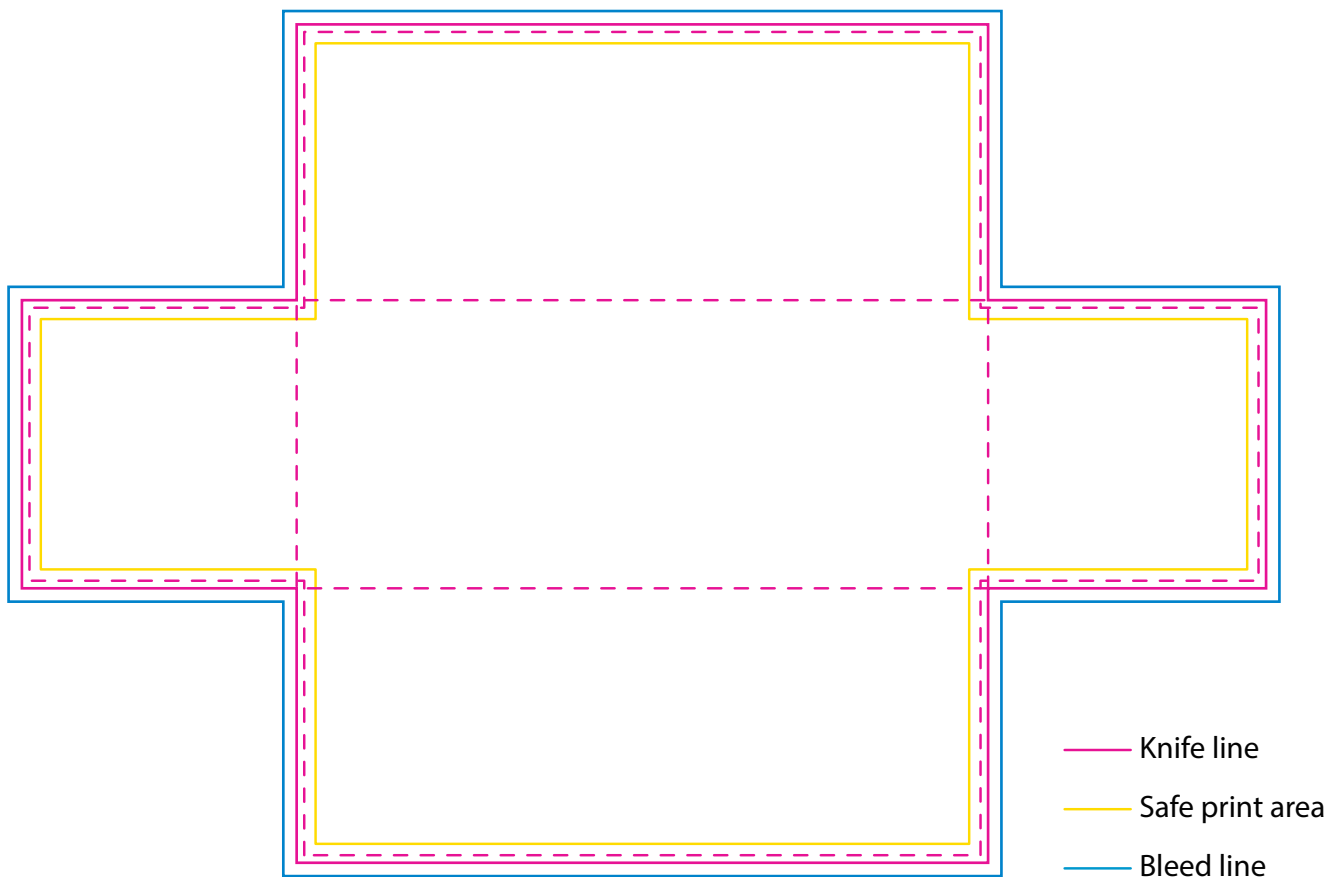

Product: POS20
Product Size: Table size: 182.88cm L x 76.20cm W x 73.66cm H
Table cover size: 330.20x223.52cm

Decoration Options: Sublimation
Full Colour Sublimation Available in
Deluxe 300D Poly-Waterproof, Oilproof, Wrinkle Resistant & Stain-Resistant
Premium 300D Poly-Wrinkle Resistant & Flame Retardant
Standard 300D Poly-Wrinkle Resistant

Direct Print Available in
250g Soft Knitted Silky Options
160g Fine Twill Fabric with Tightness

Print size: 3290.6mm(W)x2217.2mm(H)
Shown at 5% actual size