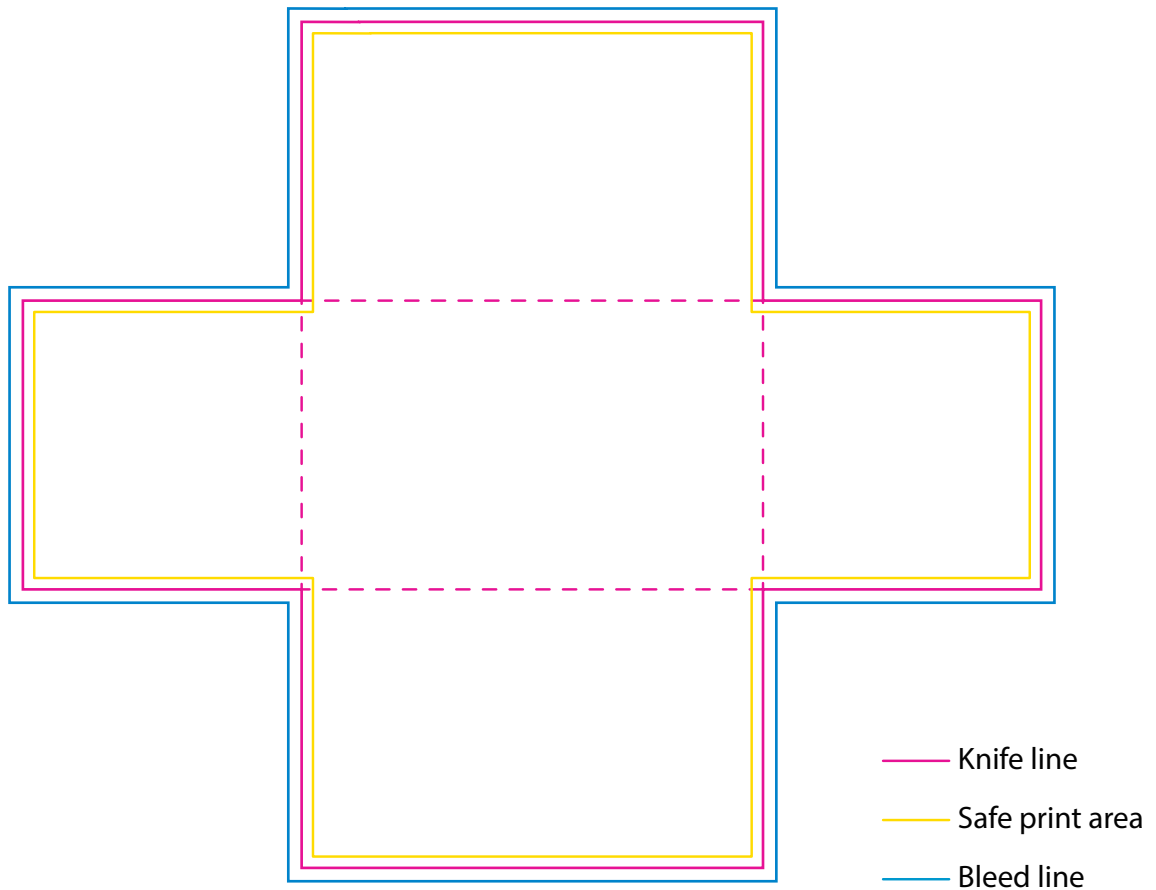

Product: POS19
Product Size: Table size: 121.92cm L x 76.20cm W x 73.66cm H
Table cover size: 269.24x223.52cm

Decoration Options: Sublimation
Full Colour Sublimation Available in
Deluxe 300D Poly-Waterproof, Oilproof, Wrinkle Resistant & Stain-Resistant
Premium 300D Poly-Wrinkle Resistant & Flame Retardant
Standard 300D Poly-Wrinkle Resistant

Direct Print Available in
250g Soft Knitted Silky Options
160g Fine Twill Fabric with Tightness

Print size: 2693mm(W)x2237.5mm(H)
Shown at 5% actual size