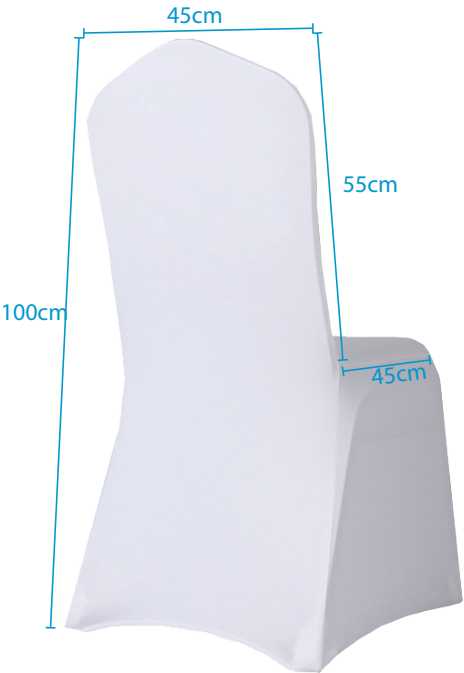

Product: POS175
Product Size: 450mm(w)x 1000mm(h)
Decoration Options: Digital Printing

Main Information Area

Print size: Full Coverage

Shown at 10% actual size
Main Information Area:410mm(w)x530mm(h)

45cm

55cm

100cm

45cm