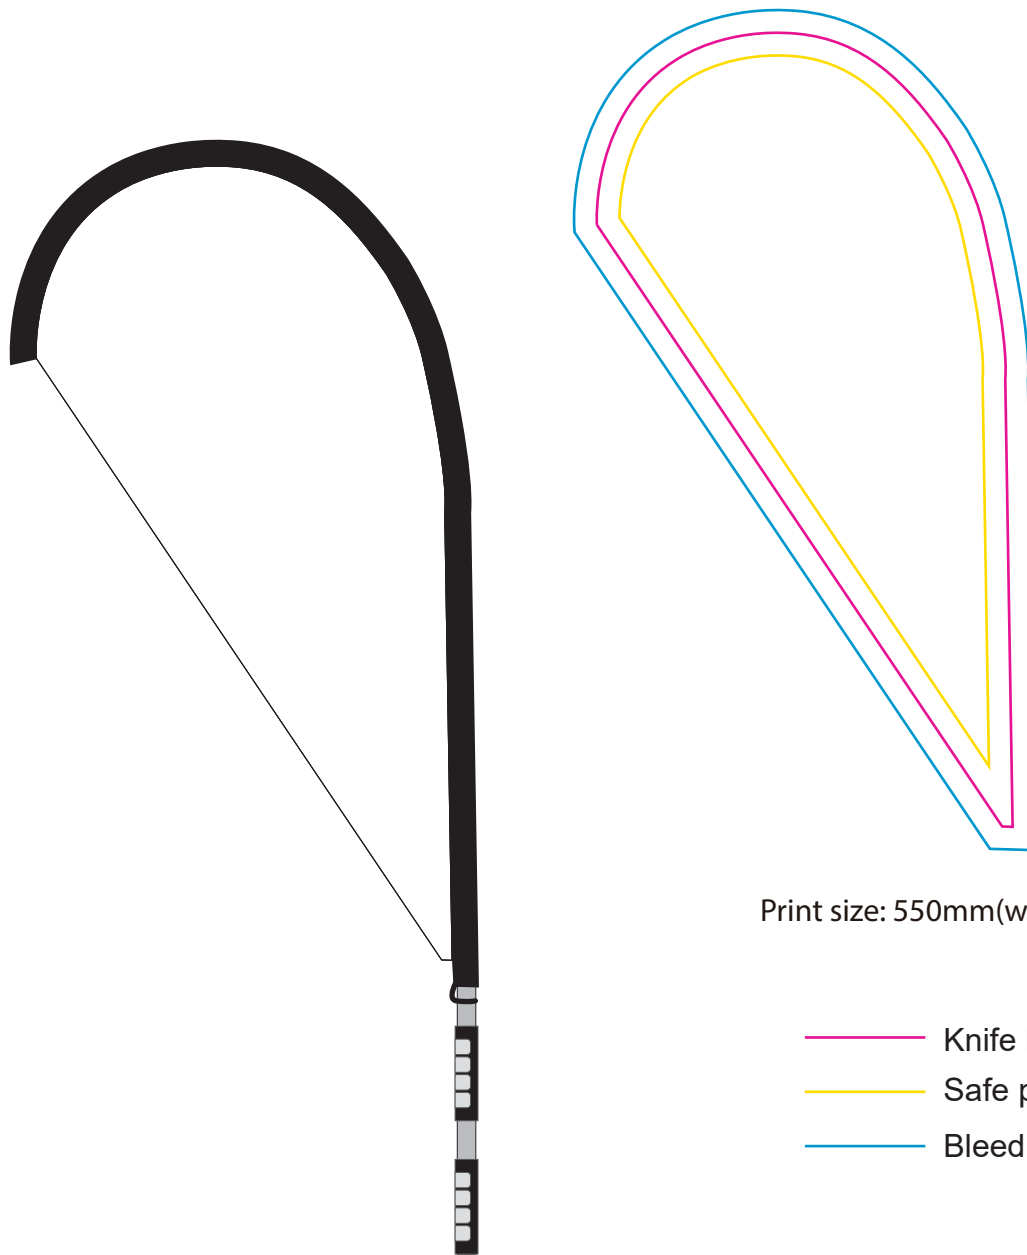

Product: POS160
Product Size: 550mm(w)x1050mm(h)
Decoration Options: Sublimation

Print size: 550mm(w) x 1050mm(h)

- Knife line
- Safe print area
- Bleed area

Shown at 8% actual size